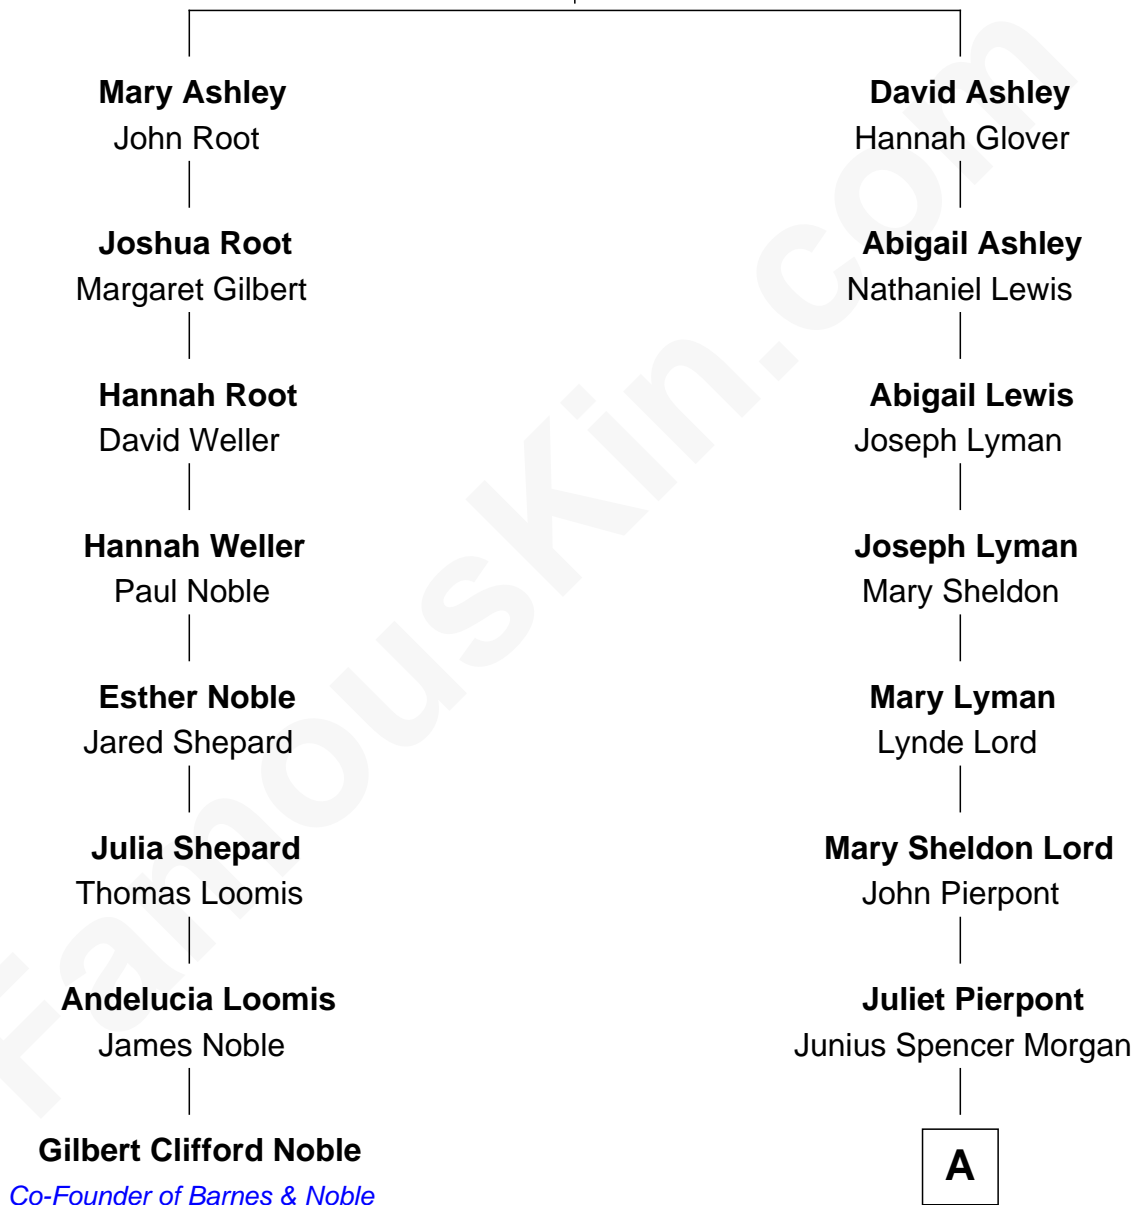

FamousKin.com Relationship Chart of

Gilbert Clifford Noble

Co-Founder of Barnes & Noble

7th cousin 2 times removed of

Henry Sturgis Morgan

Co-Founder of Morgan Stanley

Robert Ashley

Mary - - - - -

A

John Pierpont Morgan

Frances Louisa Tracy

John Pierpont Morgan

Jane Norton Grew

Henry Sturgis Morgan

Co-Founder of Morgan Stanley

FamousKin.com