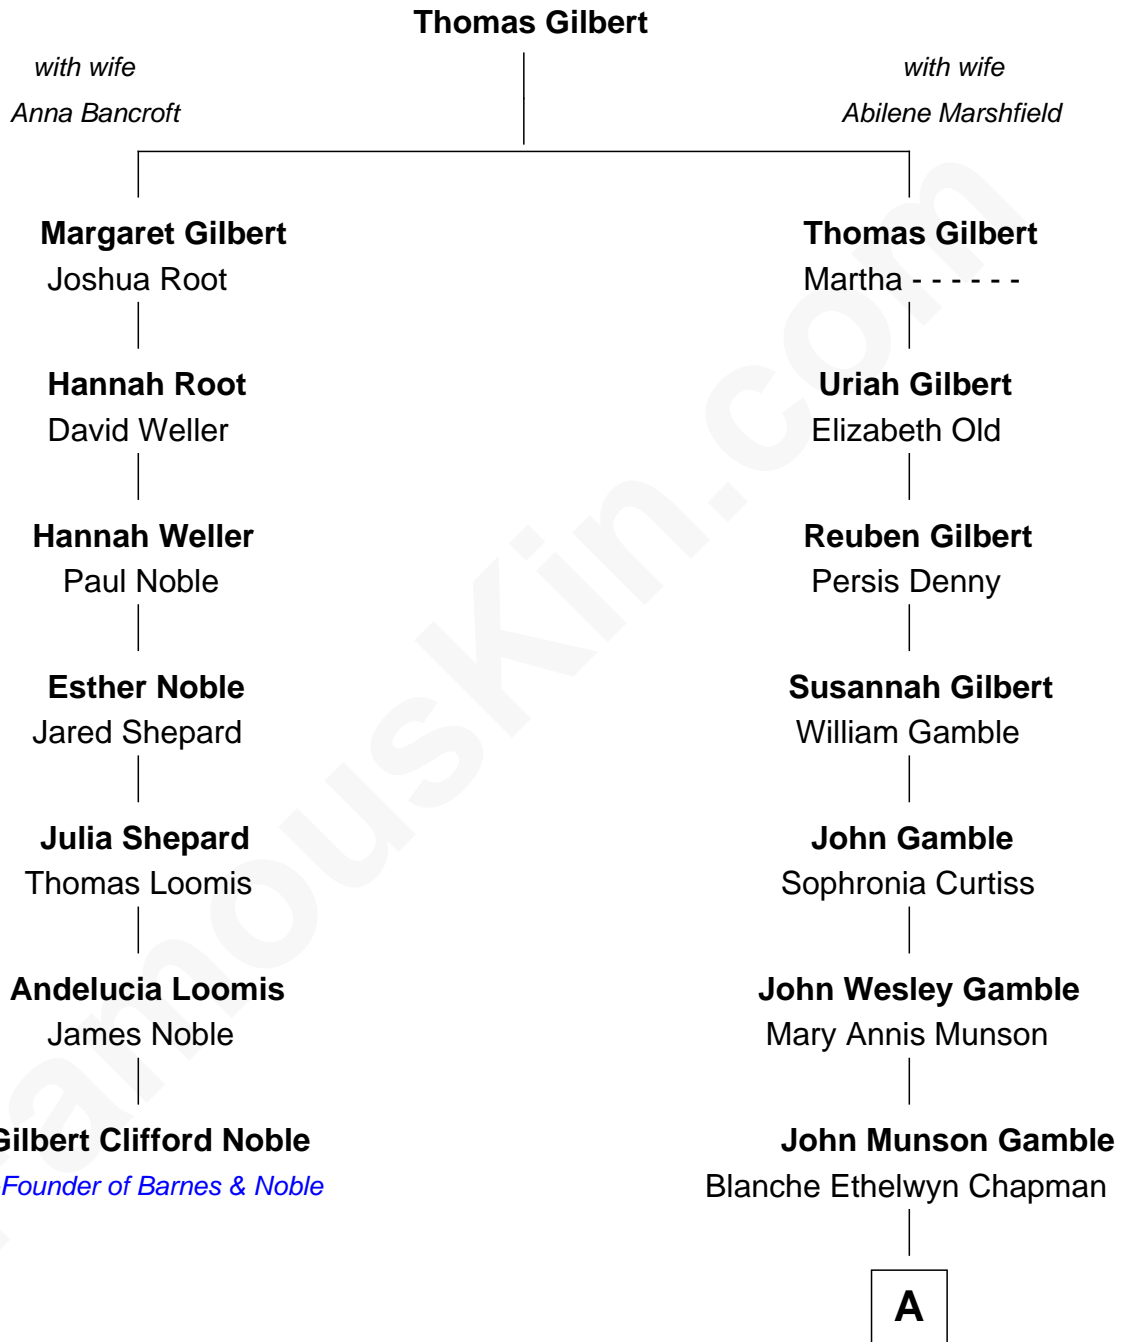

# FamousKin.com Relationship Chart of

**Gilbert Clifford Noble**

*Co-Founder of Barnes & Noble*

6th cousin 3 times removed of

**Viggo Mortensen**

*Movie Actor*

**A**

—  
**Mary Annis Gamble**  
Dr. Walter Sidney Atkinson

—  
**Grace Gamble Atkinson**  
Viggo Peter Mortensen

—  
**Viggo Mortensen**  
*Movie Actor*

FamousKin.com