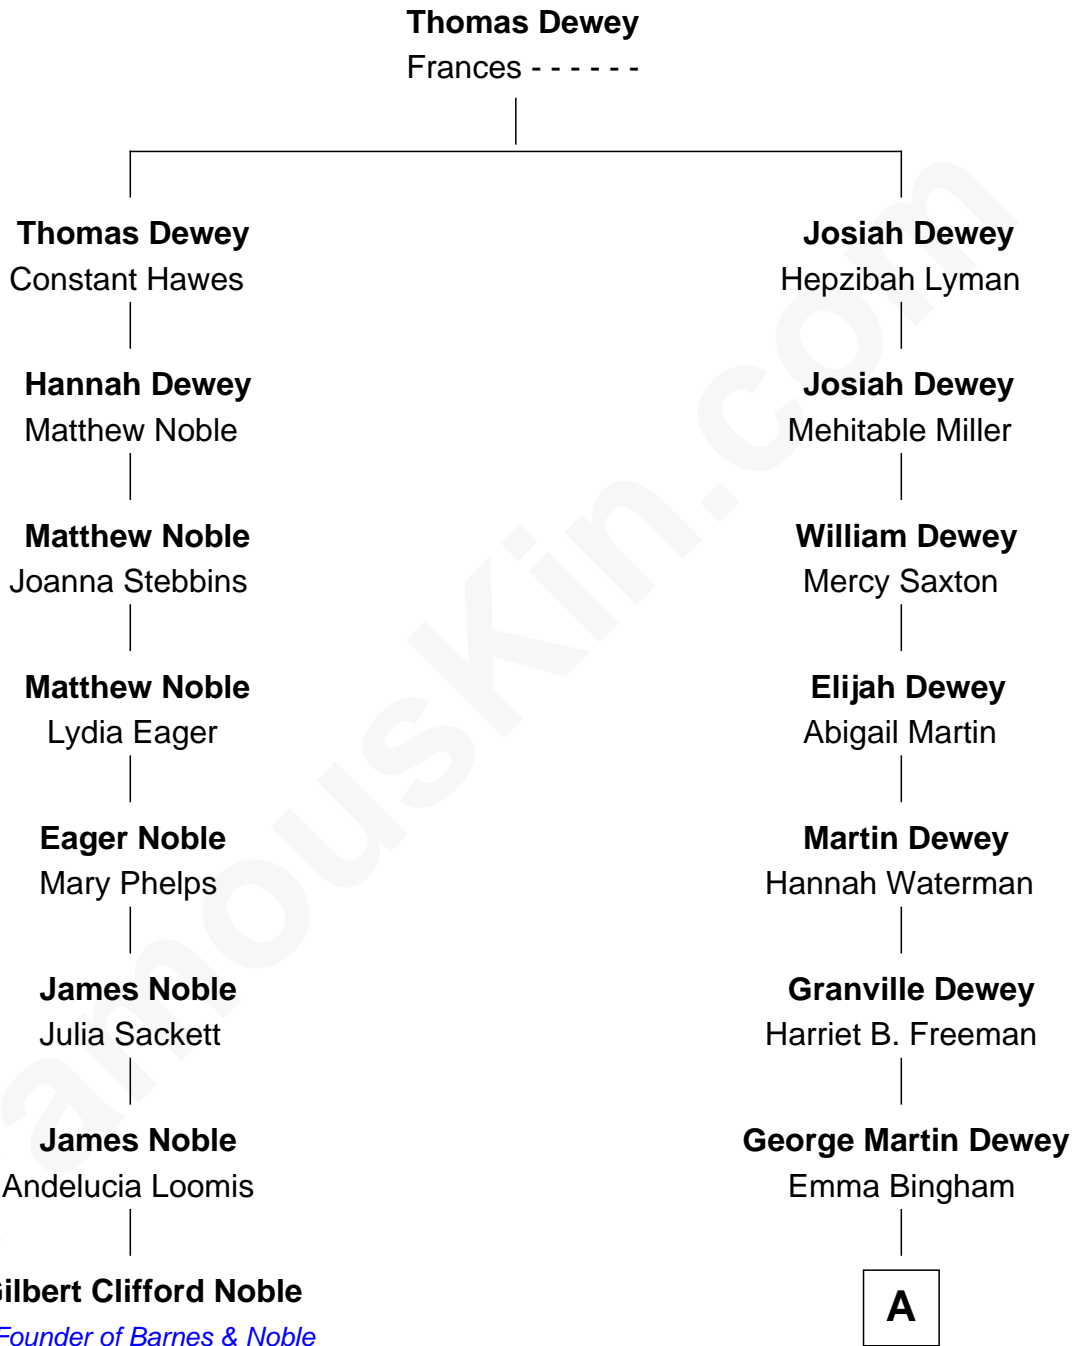

FamousKin.com Relationship Chart of

Gilbert Clifford Noble

Co-Founder of Barnes & Noble

7th cousin 1 time removed of

Thomas Edmund Dewey

47th Governor of New York

A

George Martin Dewey

Annie L. Thomas

Thomas Edmund Dewey

47th Governor of New York

FamousKin.com