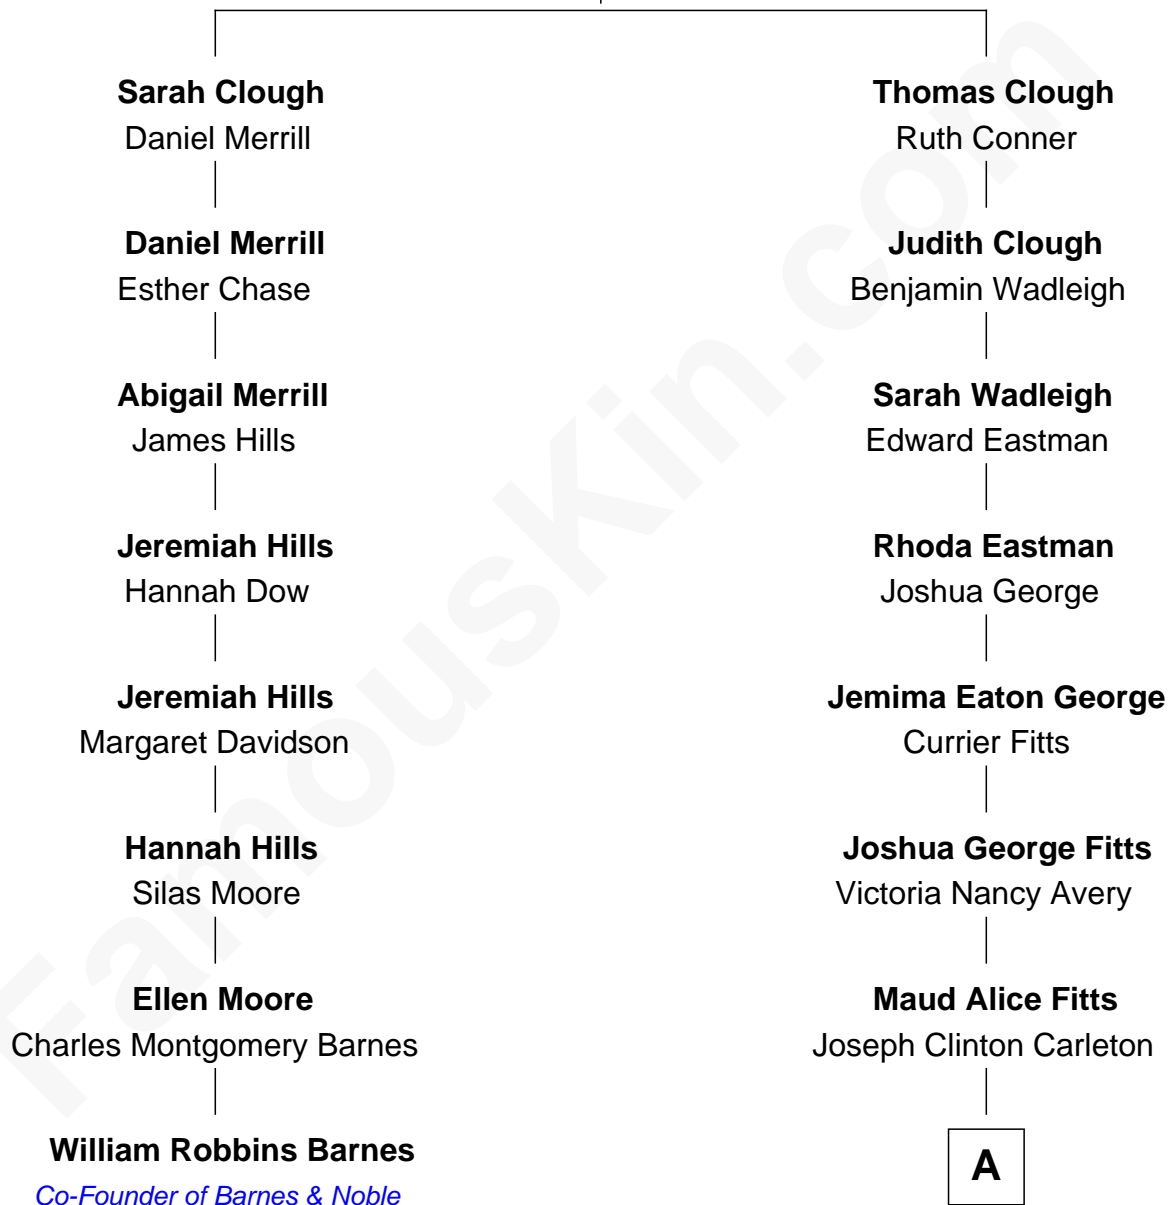

## Relationship Chart of

**William Robbins Barnes**

*Co-Founder of Barnes & Noble*

7th cousin 2 times removed of

**Mickey Rourke**

*Movie Actor*

**John Clough**

Jane - - - - -

A

**Hazel May Carleton**  
Leonard Ernest Cameron

**Annette Elizabeth Cameron**  
Philip Andrew Rourke

**Mickey Rourke**  
*Movie Actor*