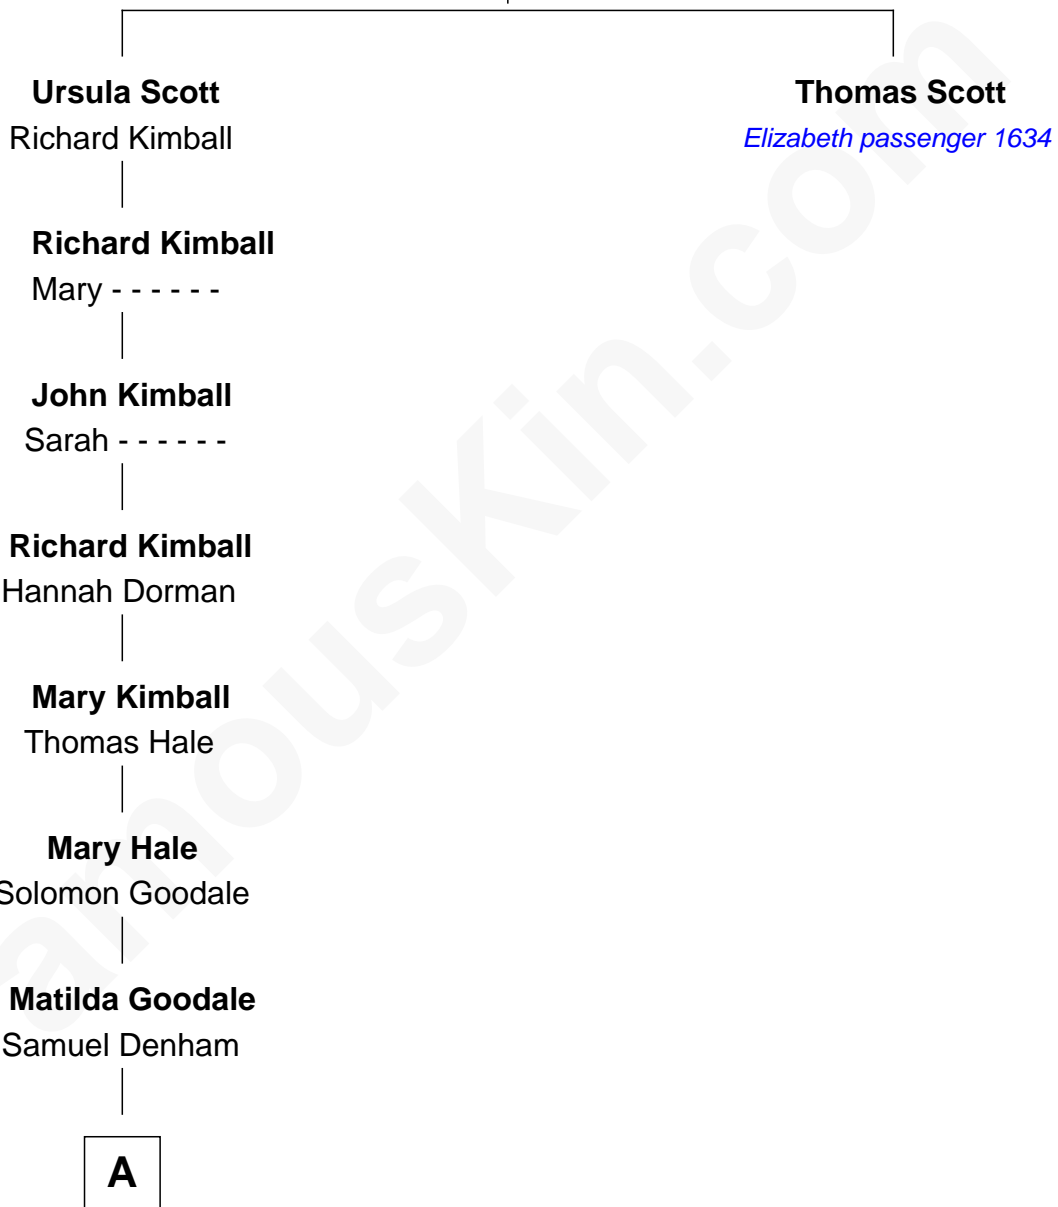

FamousKin.com Relationship Chart of

William Robbins Barnes

Co-Founder of Barnes & Noble

7th great-grandnephew of

Thomas Scott

(c1594/5 - 1653/4) Elizabeth passenger 1634

Henry Scott
Martha Whatlock

A

Olivia Denham
Rev. Romulus Barnes

Charles Montgomery Barnes
Ellen Moore

William Robbins Barnes
Co-Founder of Barnes & Noble

FamousKin.com