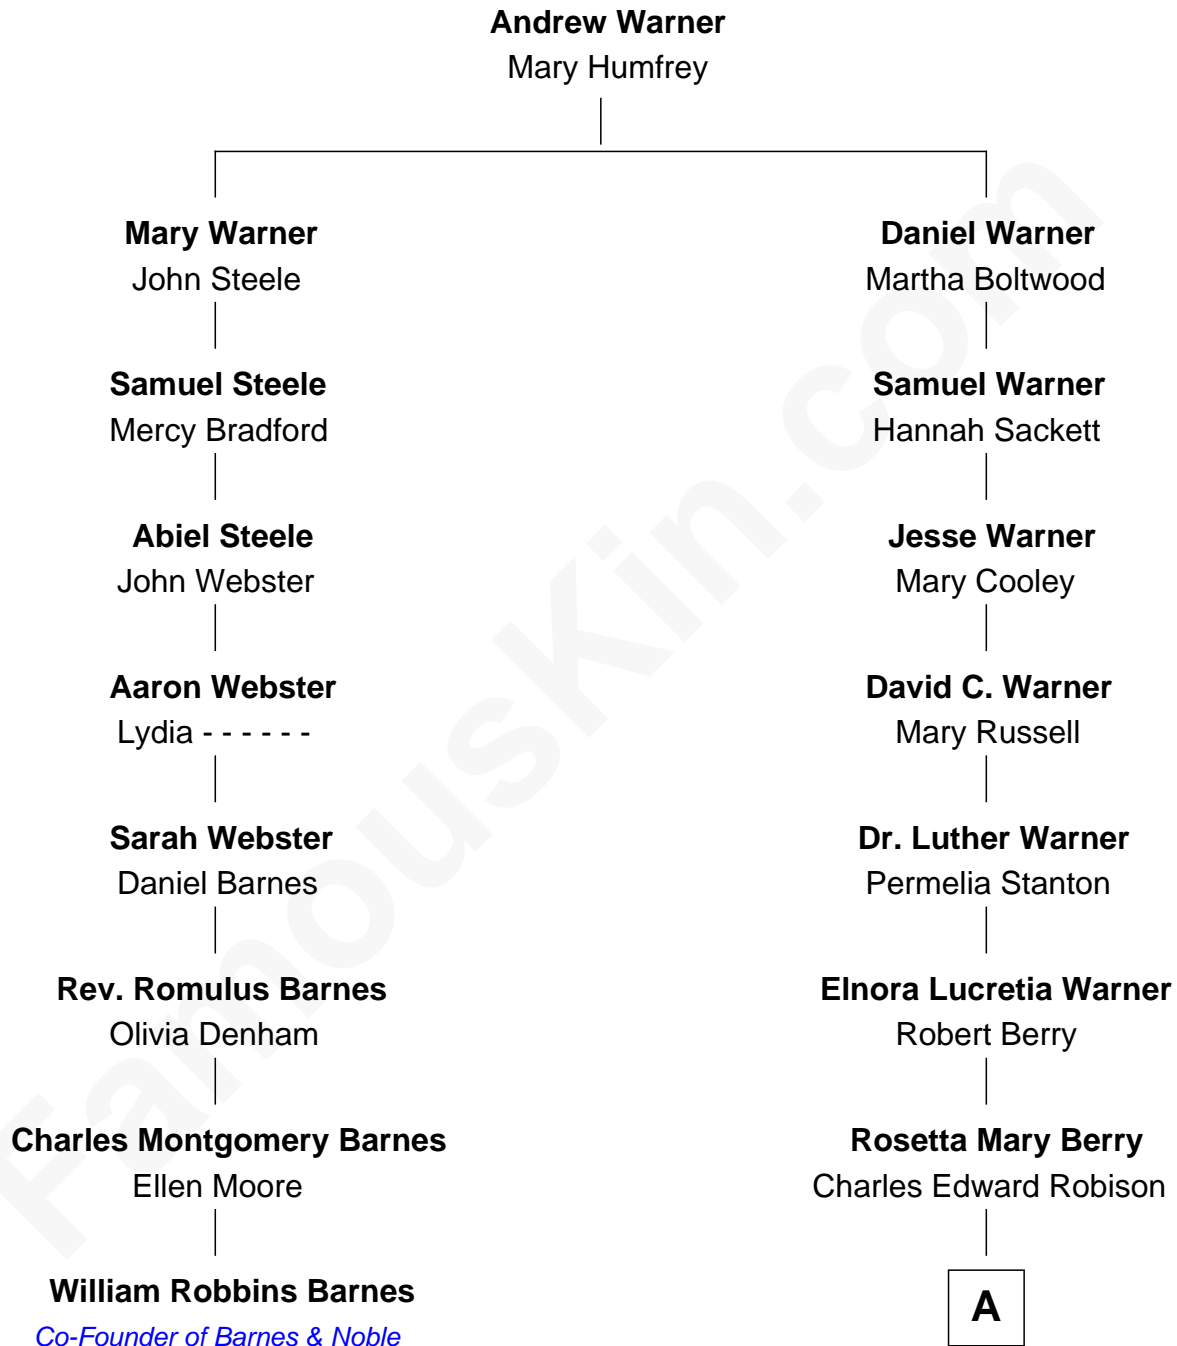

FamousKin.com Relationship Chart of

William Robbins Barnes

Co-Founder of Barnes & Noble

7th cousin 2 times removed of

Mitt Romney

70th Governor of Massachusetts

A

Alma Luella Robison
Harold Arundel LaFount

Lenore Emily LaFount
George Wilcken Romney

Mitt Romney
70th Governor of Massachusetts

FamousKin.com