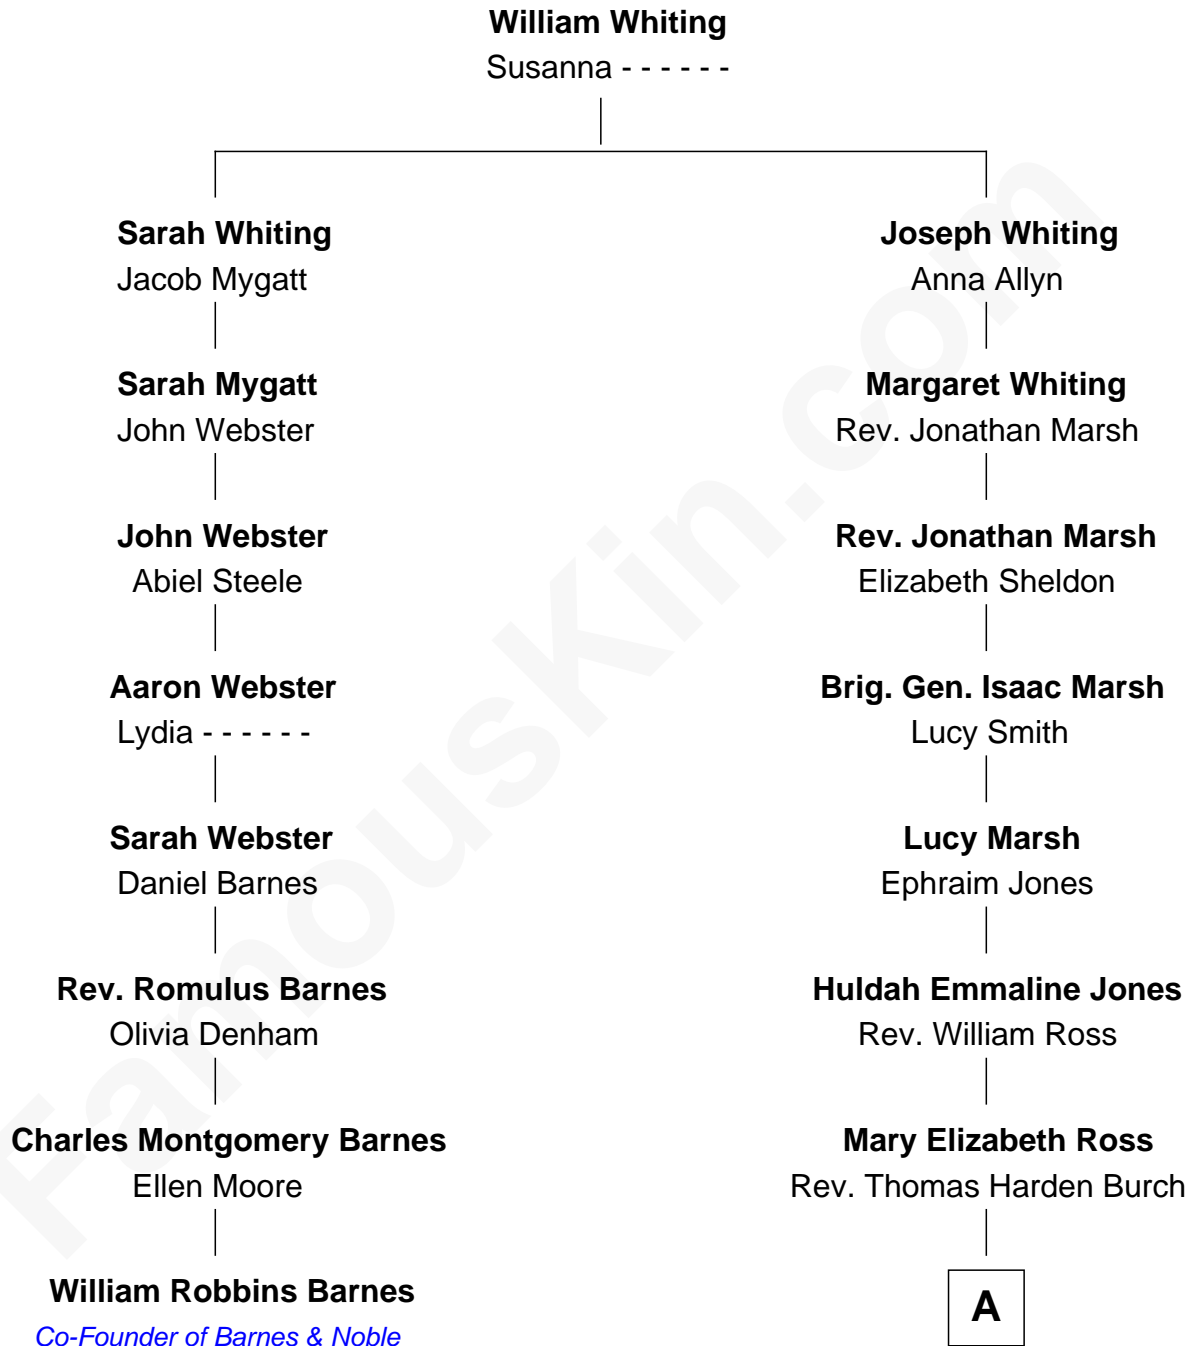

FamousKin.com Relationship Chart of

William Robbins Barnes

Co-Founder of Barnes & Noble

7th cousin 4 times removed of

Julie Bowen

TV and Movie Actress

A

William R. Burch

Sophia F. Mooney

Mary Ross Burch

Charles Daniel Frey

Charles Daniel Frey

Sue Kingsley Carl

Suzanne Frey

John Alexander Luetkemeyer

Julie Bowen