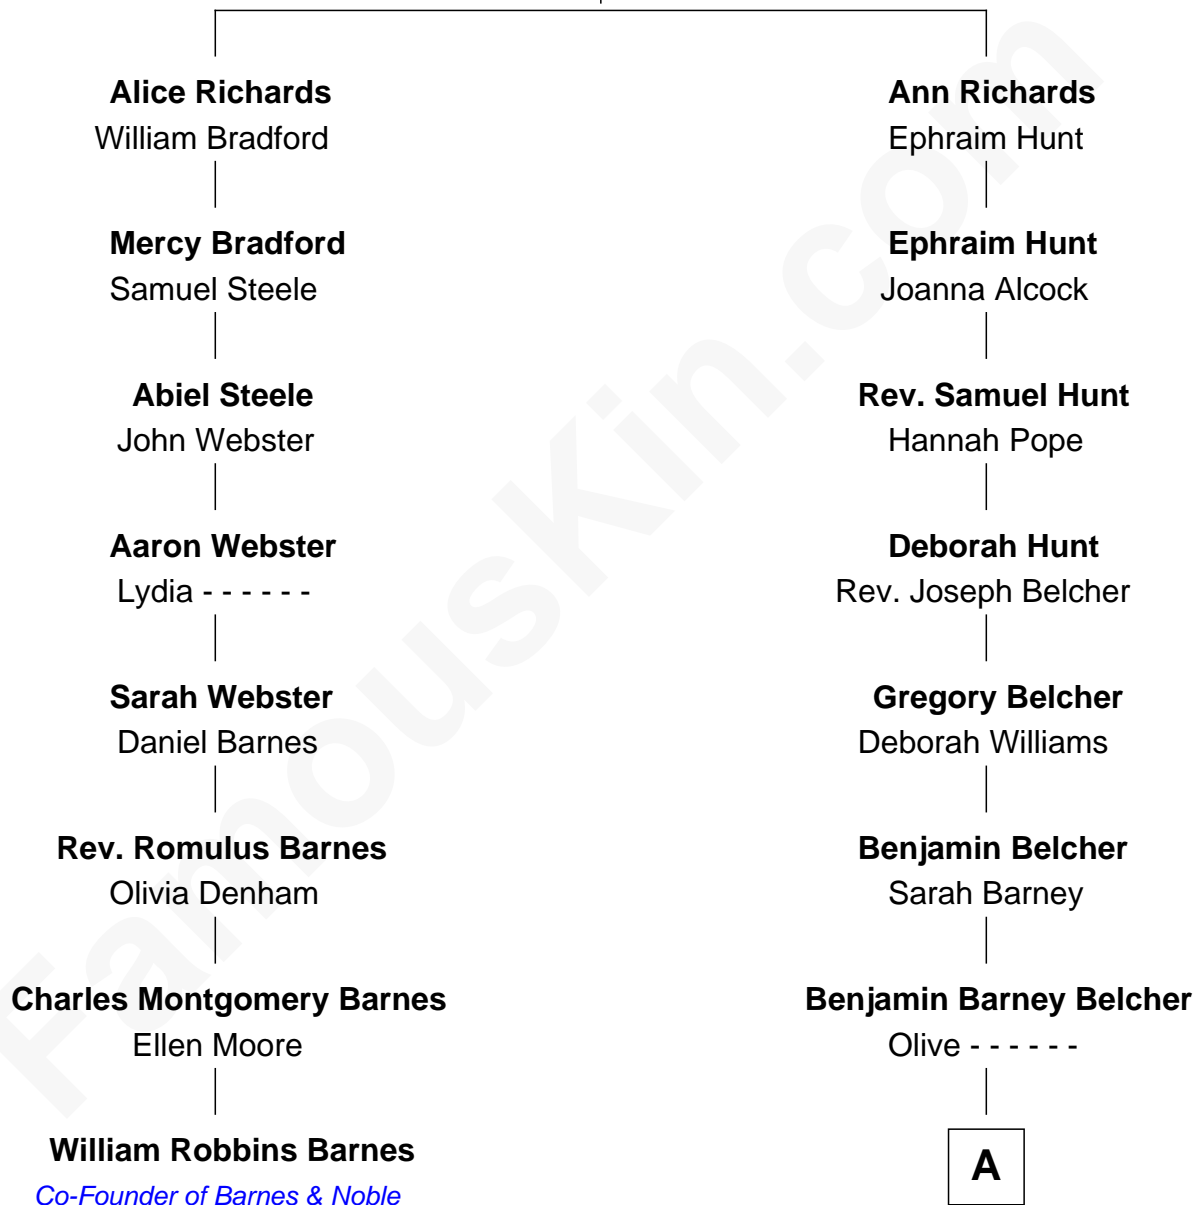

FamousKin.com

Relationship Chart of

William Robbins Barnes

Co-Founder of Barnes & Noble

7th cousin 2 times removed of

General Douglas MacArthur

U.S. Army - World War II

Thomas Richards

Welthian - - - - -

A

Aurelia Belcher
Arthur MacArthur

Gen. Arthur MacArthur
Mary Pinckney Hardy

General Douglas MacArthur
U.S. Army - World War II

FamousKin.com