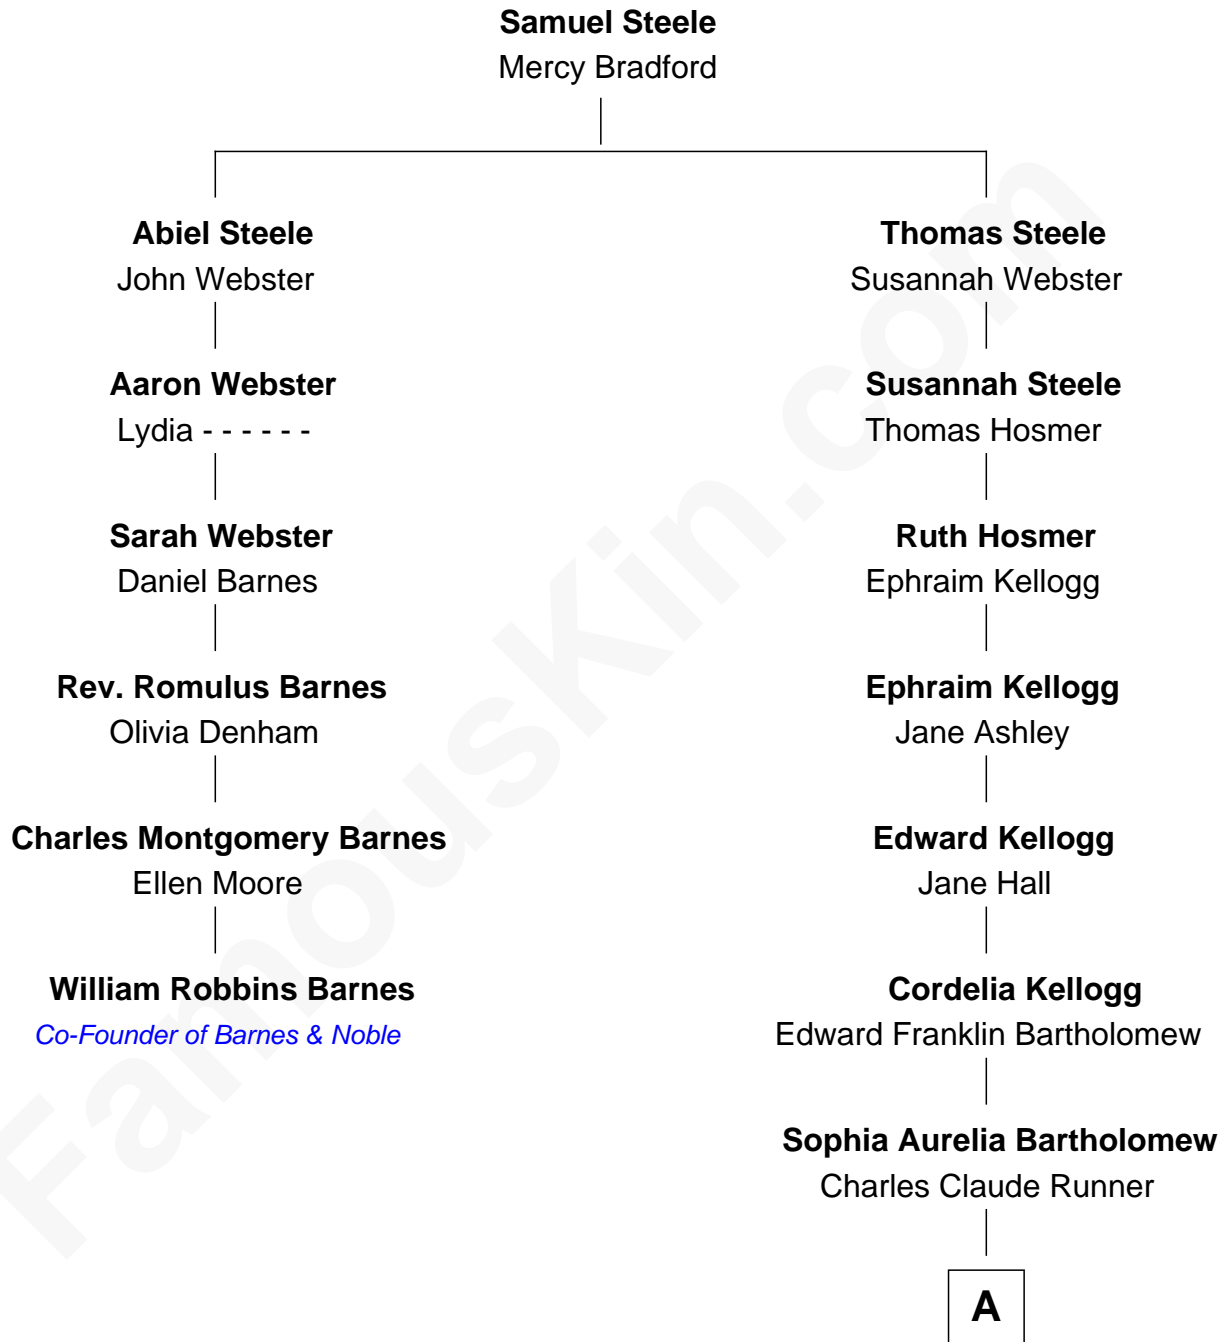

FamousKin.com

Relationship Chart of

William Robbins Barnes

Co-Founder of Barnes & Noble

5th cousin 4 times removed of

Clint Eastwood

TV & Film Actor and Director

A

—
Waldo Errol Runner
Virginia May McClanahan

—
Margaret Ruth Runner
Clinton Eastwood

—
Clint Eastwood
TV & Film Actor and Director

FamousKin.com