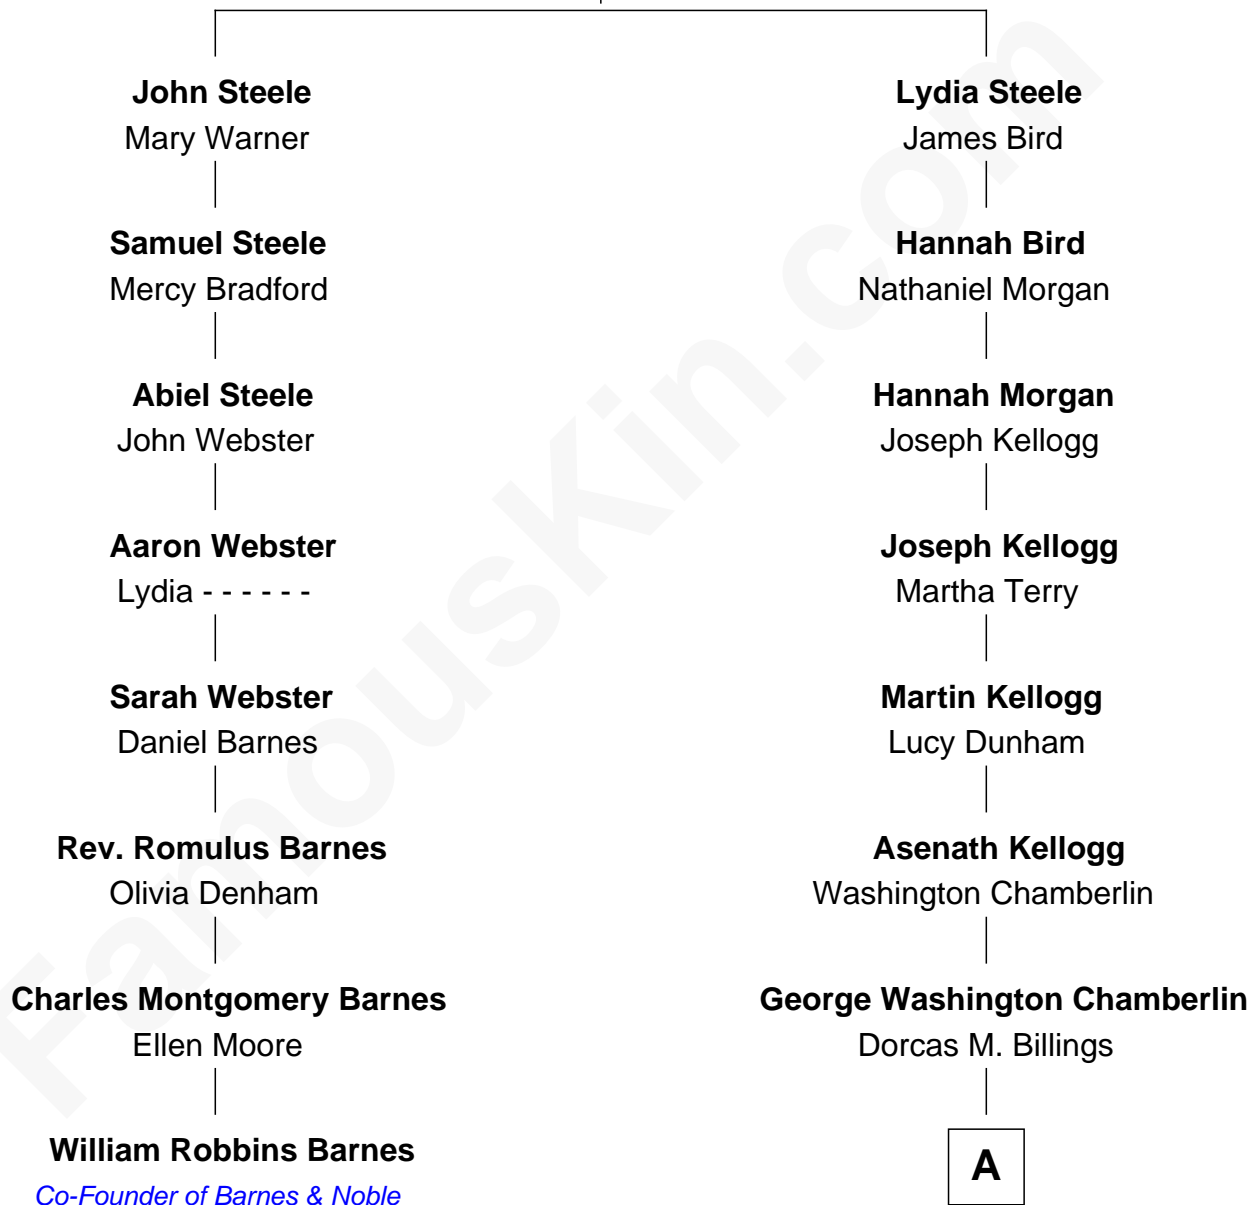

FamousKin.com Relationship Chart of

William Robbins Barnes

Co-Founder of Barnes & Noble

7th cousin 5 times removed of

Shannon Woodward

TV and Movie Actress

John Steele
Rachel Talcott

A

—
Emma Dorcas Chamberlin

James Benton Woodward

—
Willis Benton Woodward

Friedericke M. Steuer

—
Roy Colefax Woodward

Edna Mary Doty

—
Gary Allen Woodward

Norma Corrine Swedlund

—
Steven Gary Woodward

Kathleen Andrea West

—
Shannon Woodward

TV and Movie Actress