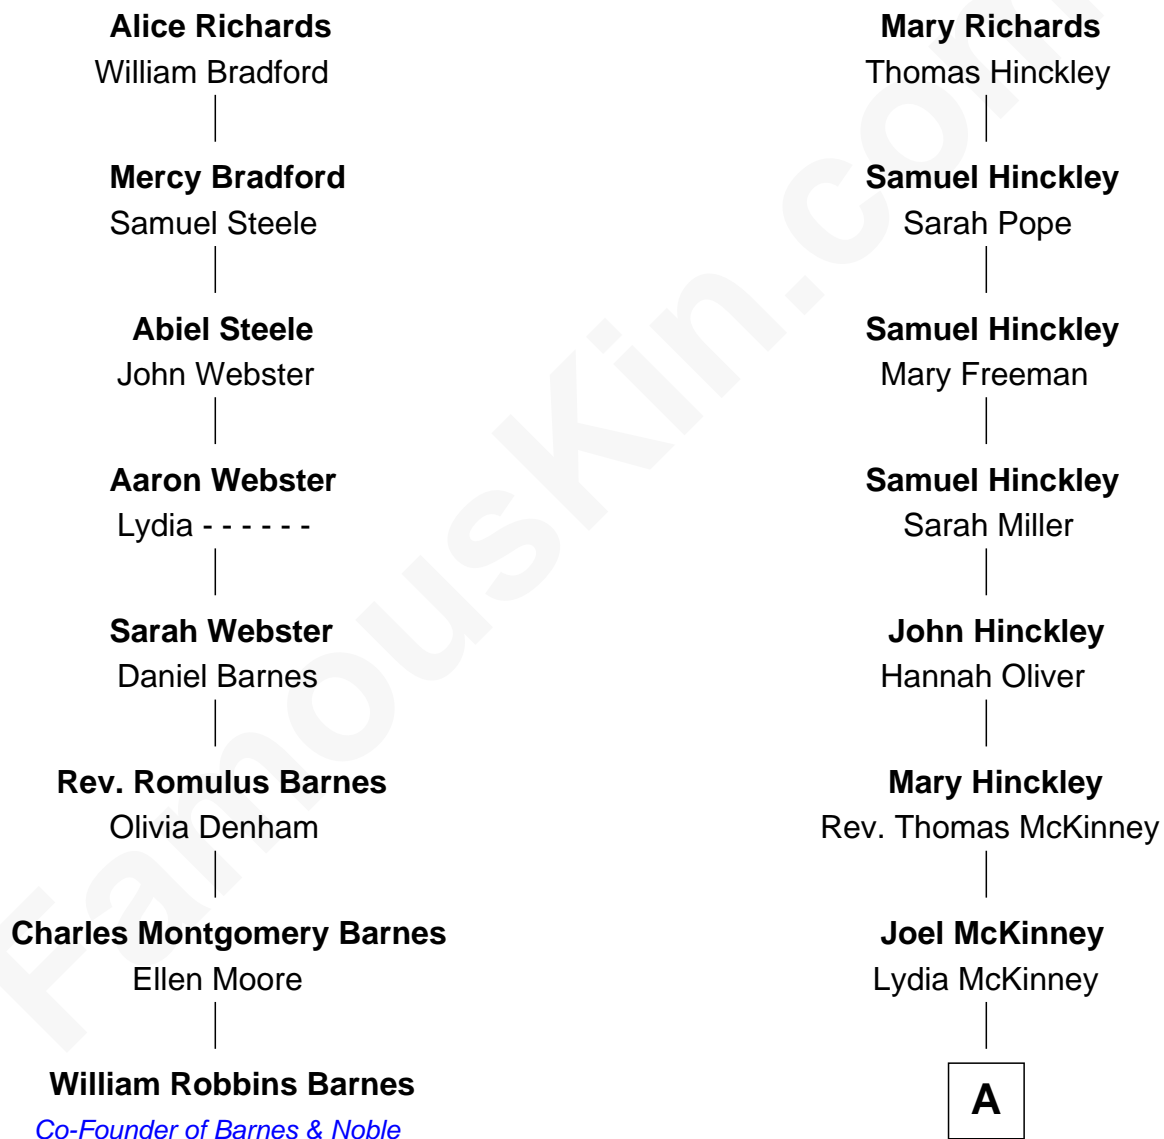

FamousKin.com Relationship Chart of

William Robbins Barnes

Co-Founder of Barnes & Noble

7th cousin 5 times removed of

Tamera Mowry

TV Actress

Thomas Richards

Welthian - - - - -

A

Ann McKinney

Russell Mowry

George McKay Mowry

Sarah Jane Crocker

George Rodney Mowry

Isabella May Ferguson

Mahlon Henry Mowry