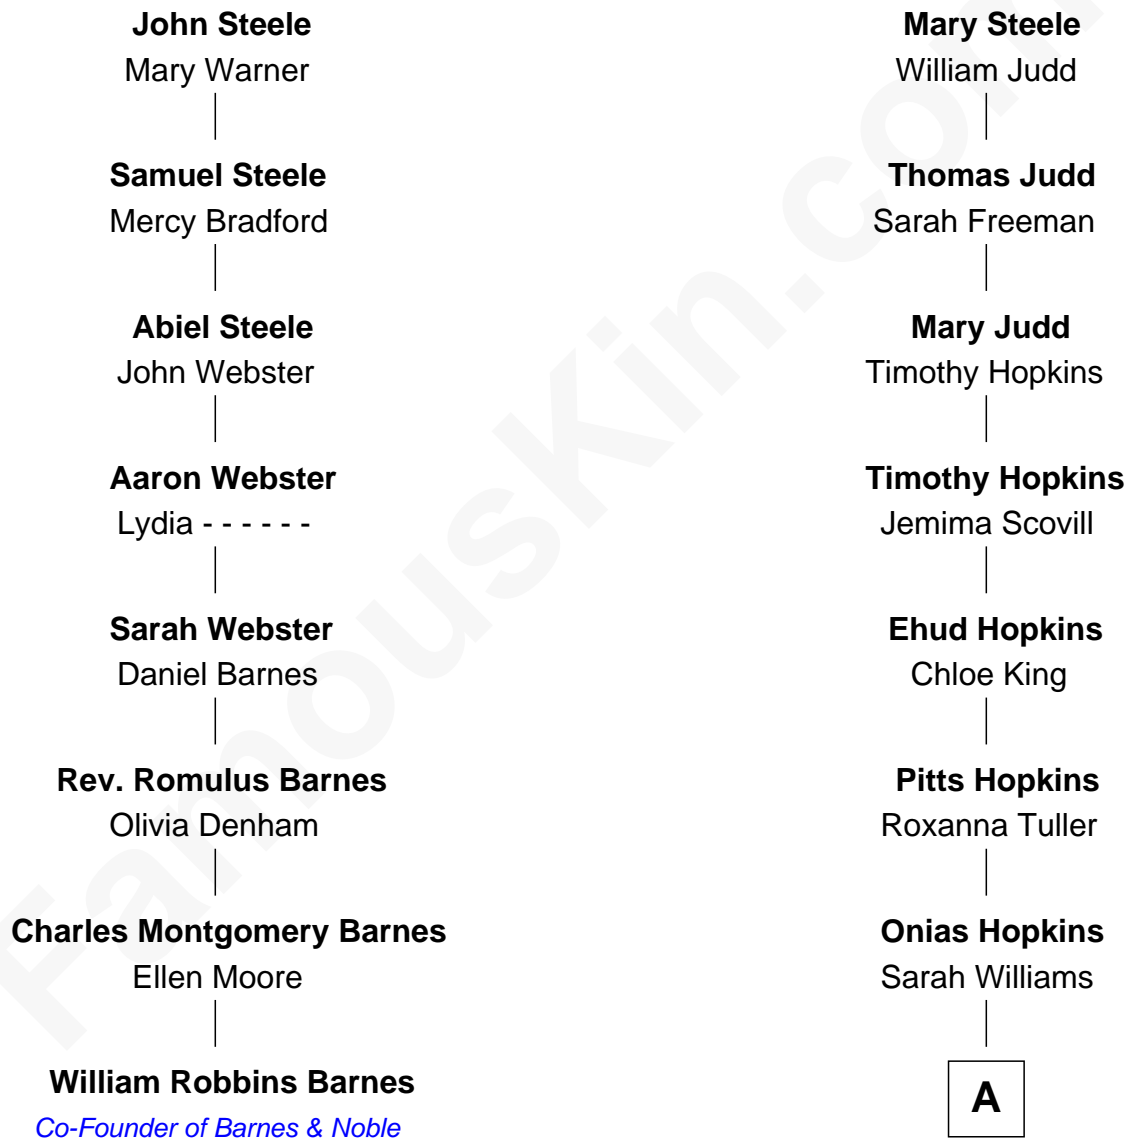

# FamousKin.com Relationship Chart of

**William Robbins Barnes**

*Co-Founder of Barnes & Noble*

7th cousin 6 times removed of

**Taylor Lautner**

*TV and Movie Actor*

**John Steele**  
Rachel Talcott

**A**

**Amos Hopkins**

Elizabeth Whitman

**Violetta M. Hopkins**

Arthur Himebaugh

**Emily Jane Himebaugh**

Cleon B. Soules

**Helen Elizabeth Soules**

Andrew J. Bos