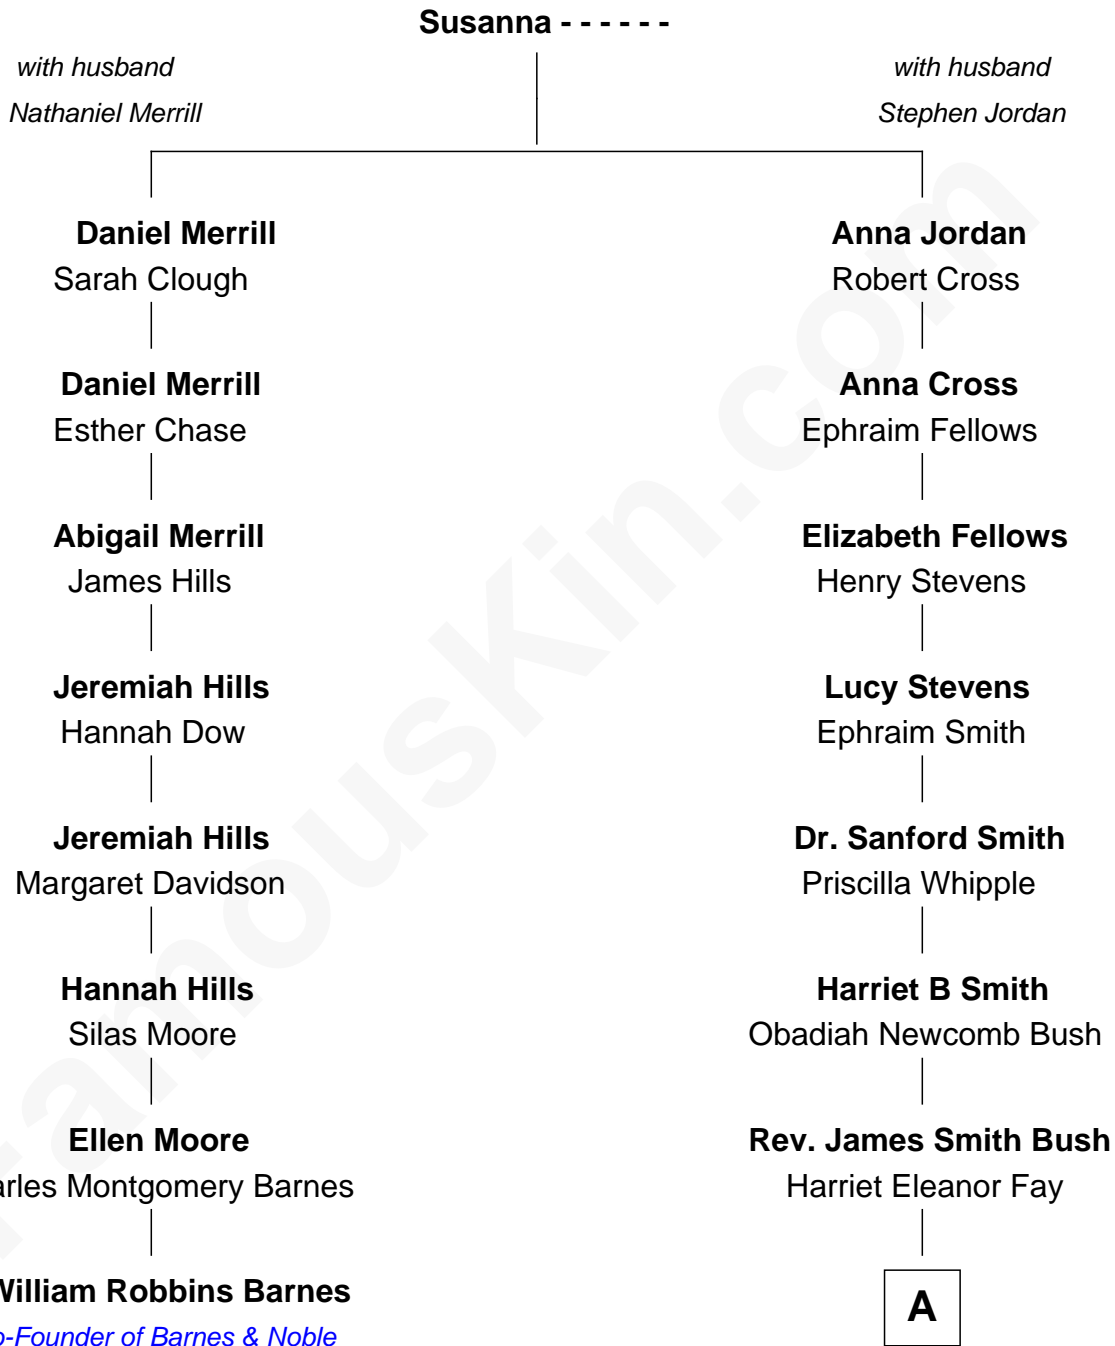

# FamousKin.com Relationship Chart of

**William Robbins Barnes**

*Co-Founder of Barnes & Noble*

7th cousin 2 times removed of

**George H. W. Bush**

*41st U.S. President*

**A**

Samuel Prescott Bush

Flora Sheldon

Prescott Sheldon Bush

Dorothy Wear Walker

George H. W. Bush

*41st U.S. President*

FamousKin.com