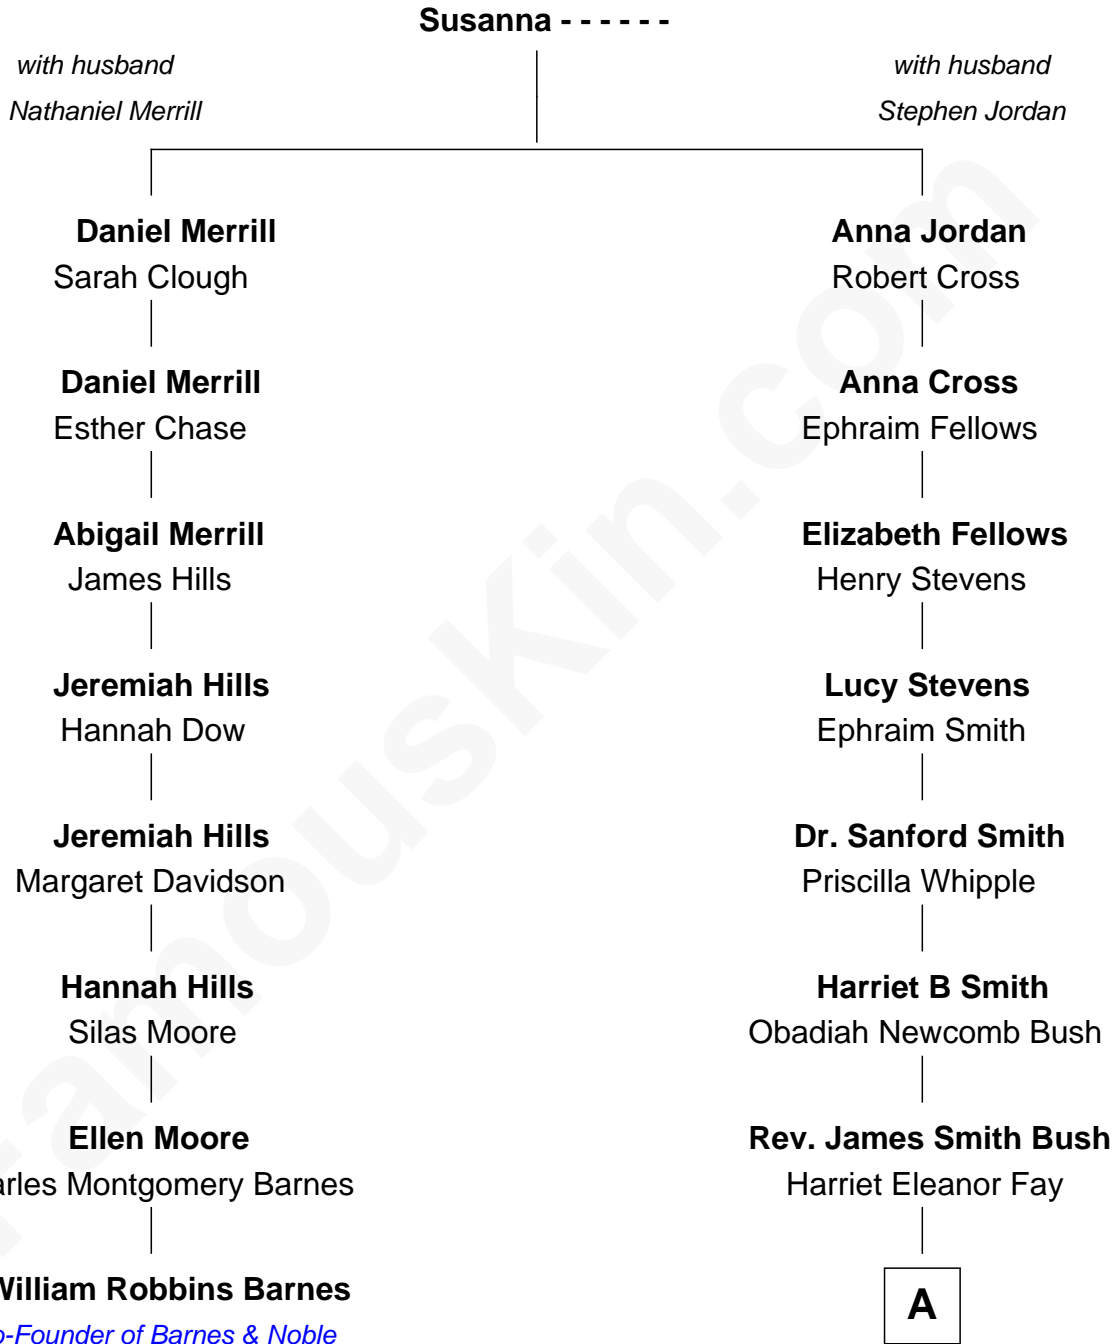

FamousKin.com Relationship Chart of

William Robbins Barnes

Co-Founder of Barnes & Noble

7th cousin 3 times removed of

George W. Bush

43rd U.S. President

A

Samuel Prescott Bush

Flora Sheldon

Prescott Sheldon Bush

Dorothy Wear Walker

George Herbert Walker Bush

Barbara Pierce

George W. Bush

43rd U.S. President

FamousKin.com