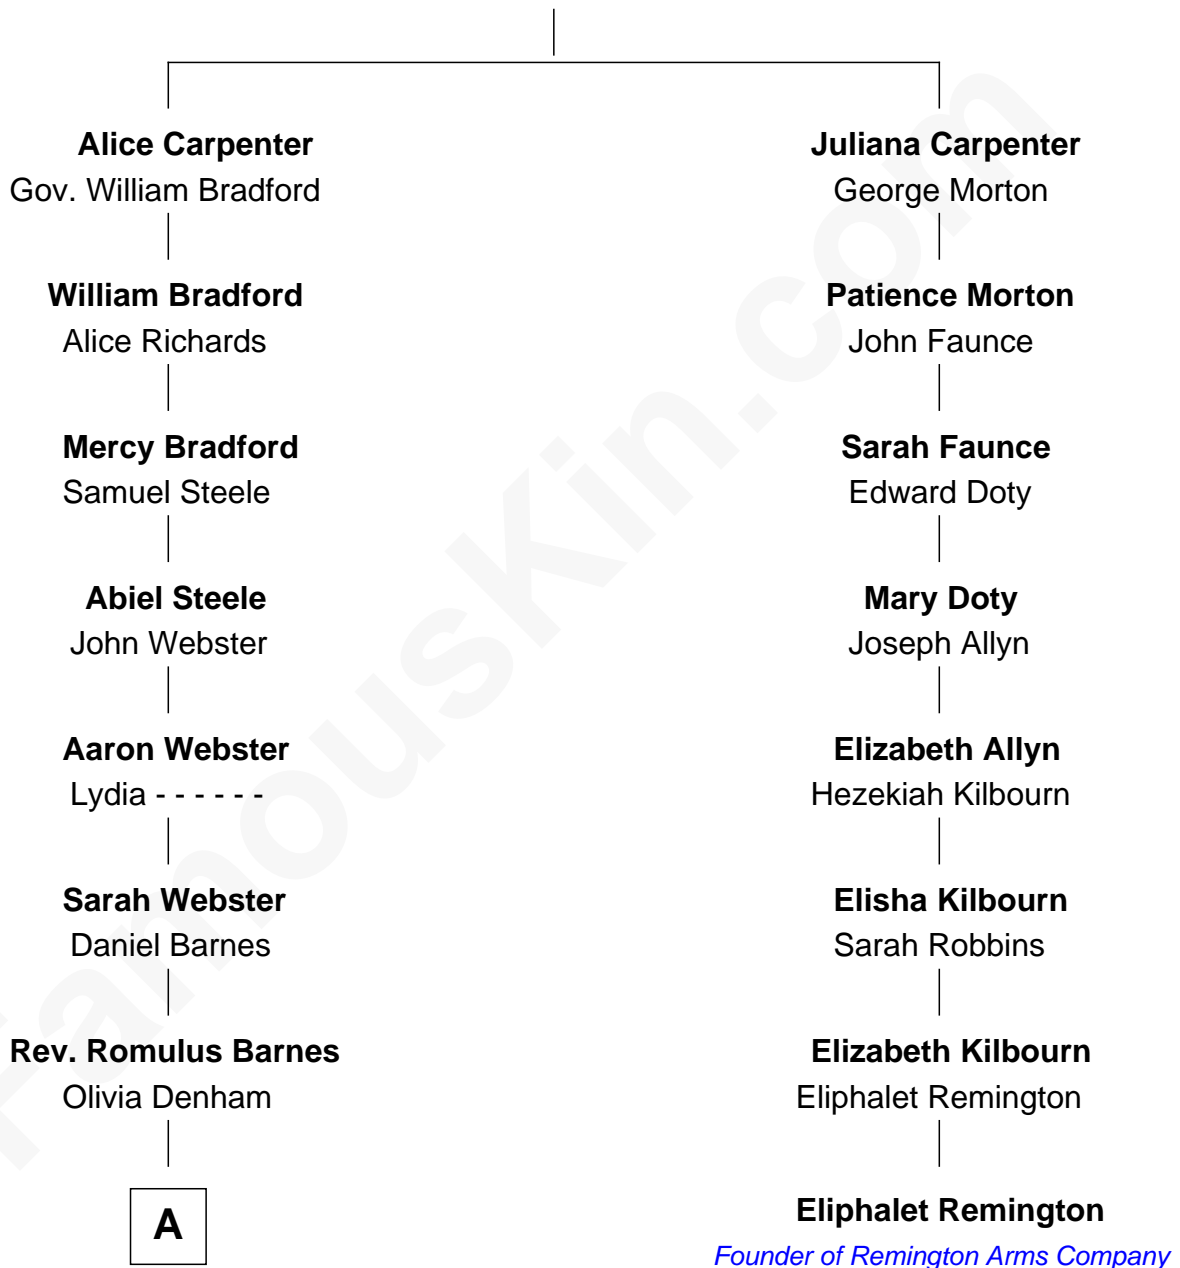

FamousKin.com Relationship Chart of

William Robbins Barnes

Co-Founder of Barnes & Noble

7th cousin 1 time removed of

Eliphalet Remington

Founder of Remington Arms Company

Alexander Carpenter

A

Charles Montgomery Barnes

Ellen Moore

William Robbins Barnes

Co-Founder of Barnes & Noble

FamousKin.com