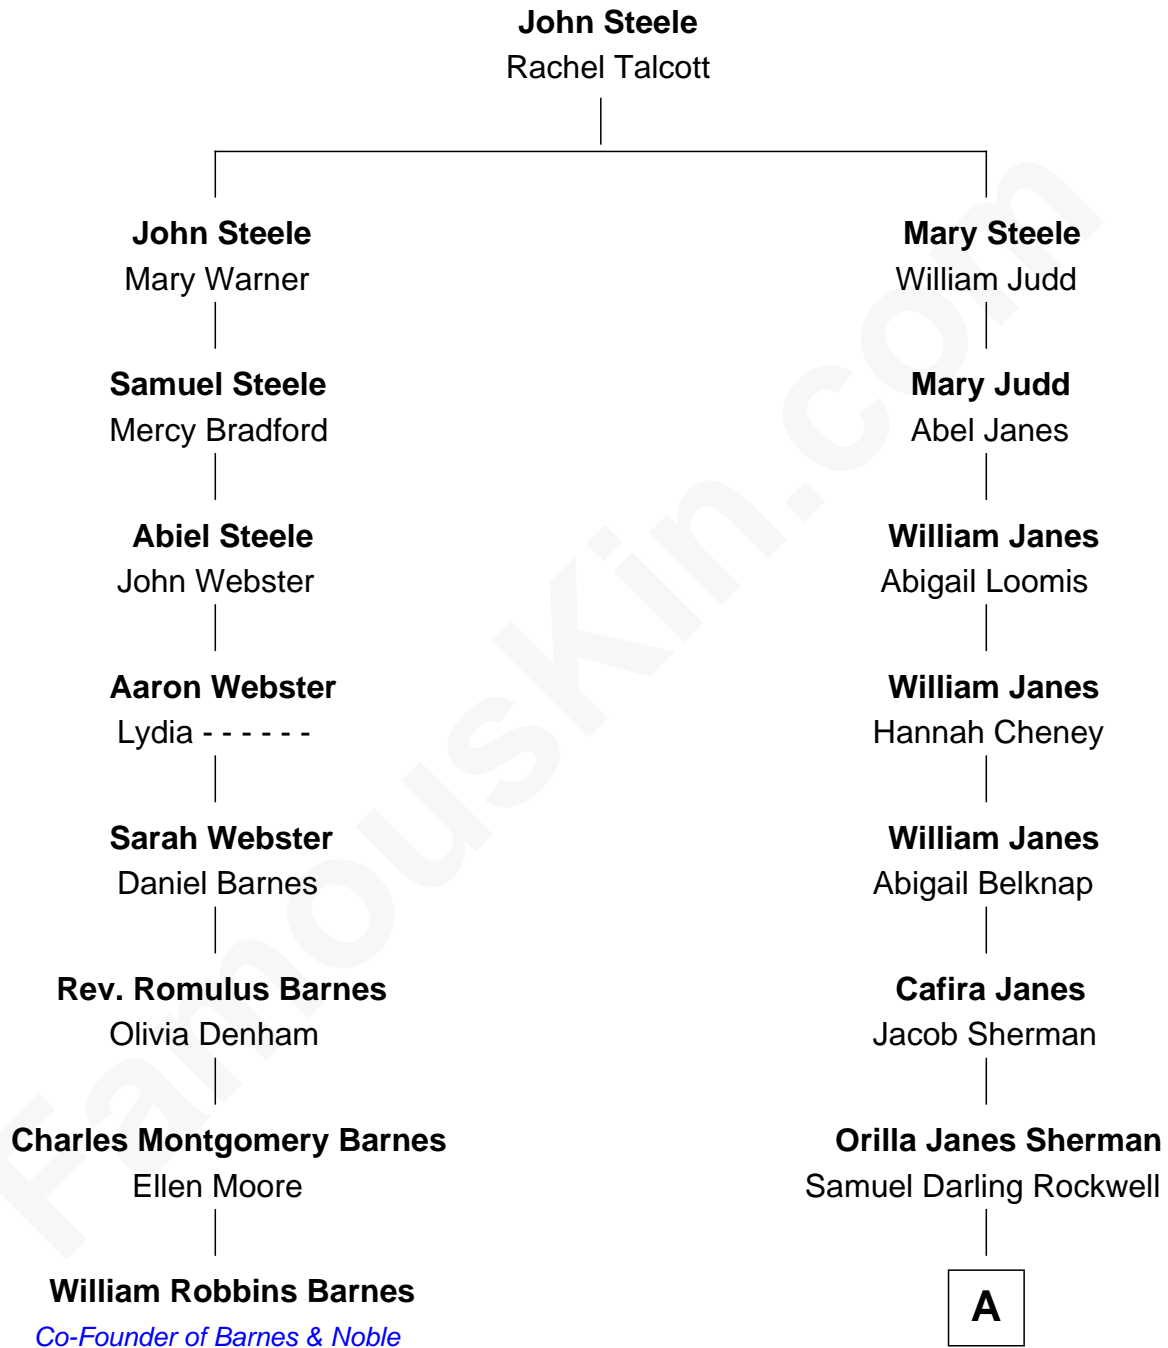

# FamousKin.com Relationship Chart of

**William Robbins Barnes**

*Co-Founder of Barnes & Noble*

7th cousin 2 times removed of

**Norman Rockwell**

*American Artist*

**A**

|  
**John William Rockwell**

Phebe Boyce Waring

|  
**Jarvis Waring Rockwell**

Anne Mary Hill

|  
**Norman Rockwell**

*American Artist*

FamousKin.com