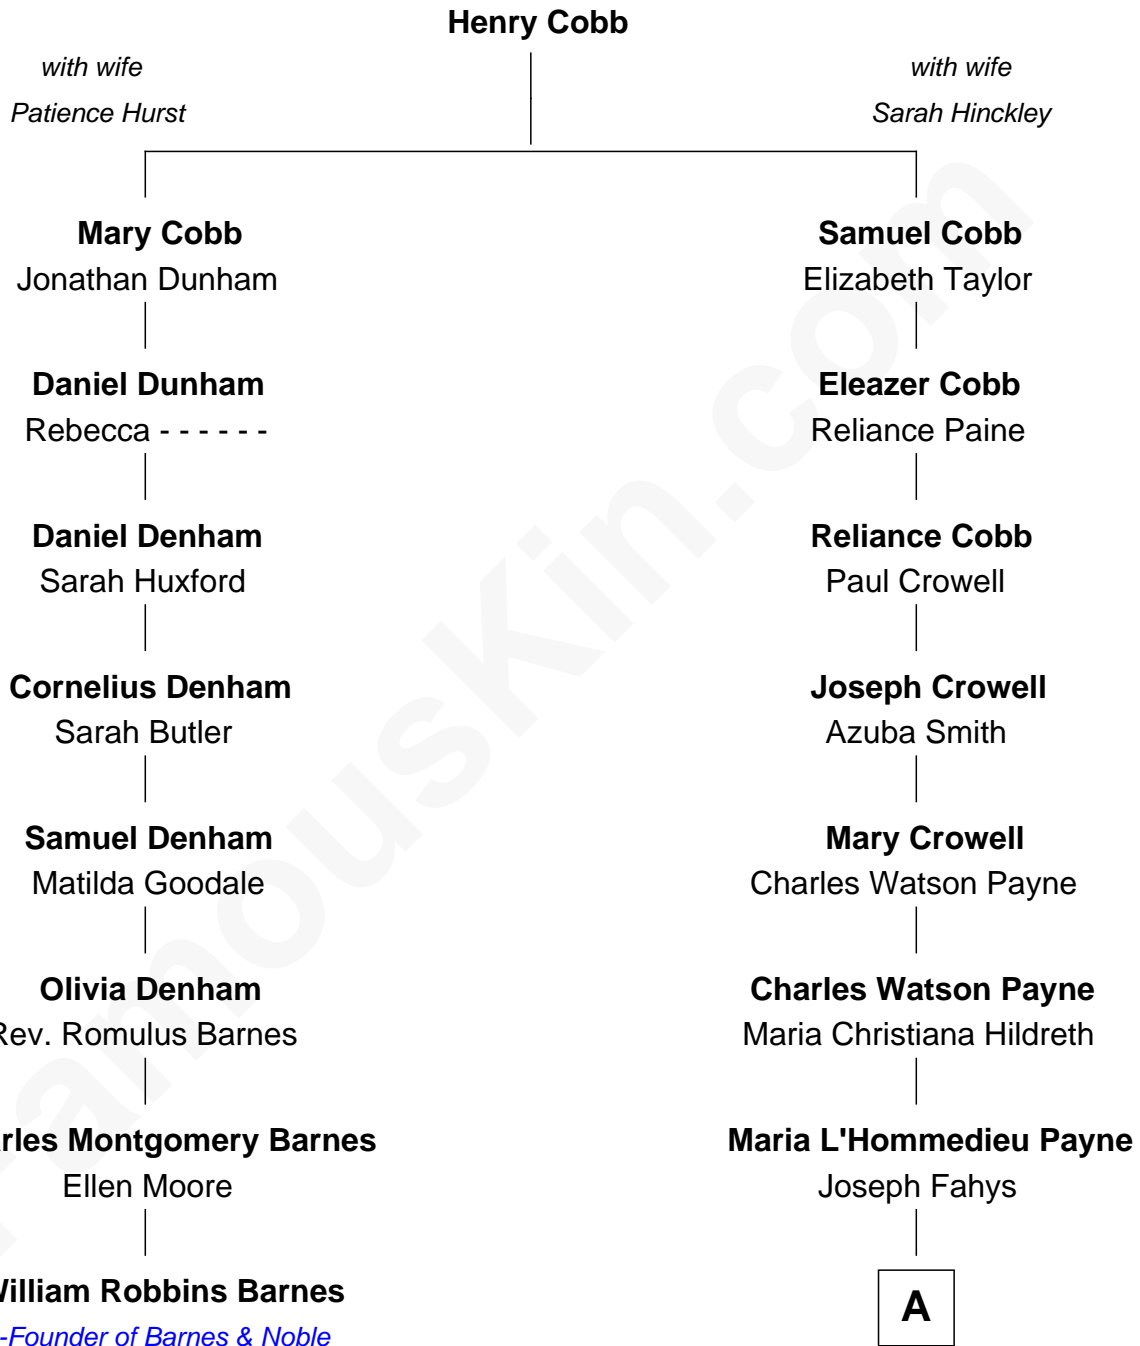

# FamousKin.com Relationship Chart of

**William Robbins Barnes**

*Co-Founder of Barnes & Noble*

7th cousin 3 times removed of

**Howard Dean**

*79th Governor of Vermont*

**A**

—  
**Lena Marianne Fahys**

Henry Francis Cook

—  
**Maria Fahys Cook**

Howard Brush Dean

—  
**Howard Brush Dean**

Andrea Belden Maitland

—  
**Howard Dean**

*79th Governor of Vermont*