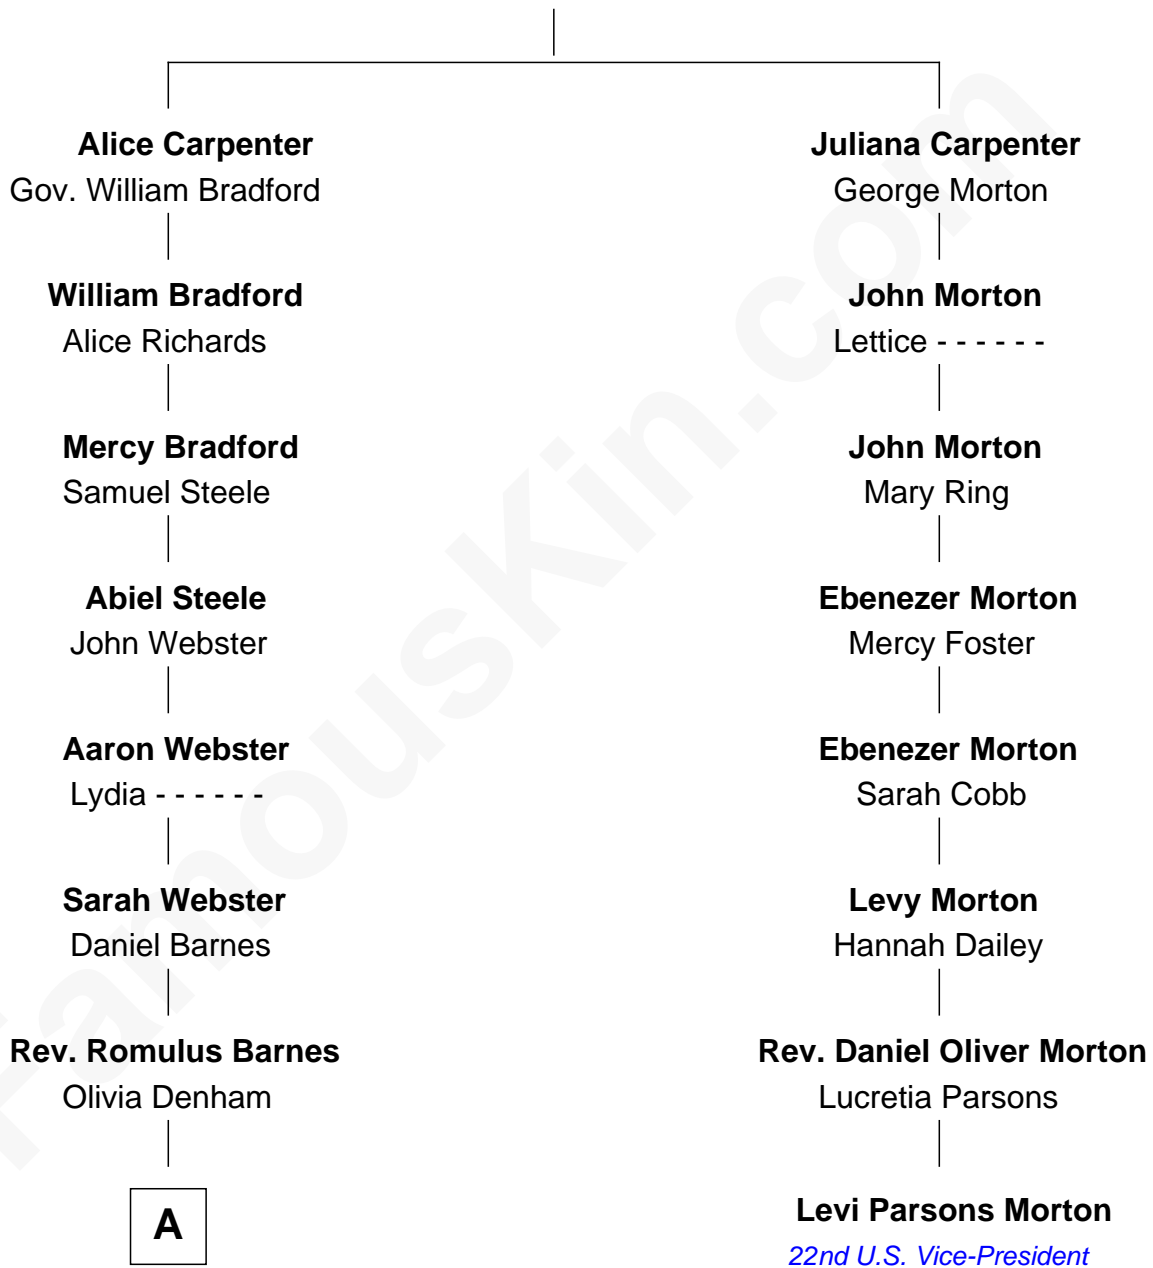

# FamousKin.com Relationship Chart of

**William Robbins Barnes**

*Co-Founder of Barnes & Noble*

7th cousin 1 time removed of

**Levi Parsons Morton**

*22nd U.S. Vice-President*

**Alexander Carpenter**

A

Charles Montgomery Barnes

Ellen Moore

William Robbins Barnes

*Co-Founder of Barnes & Noble*

FamousKin.com