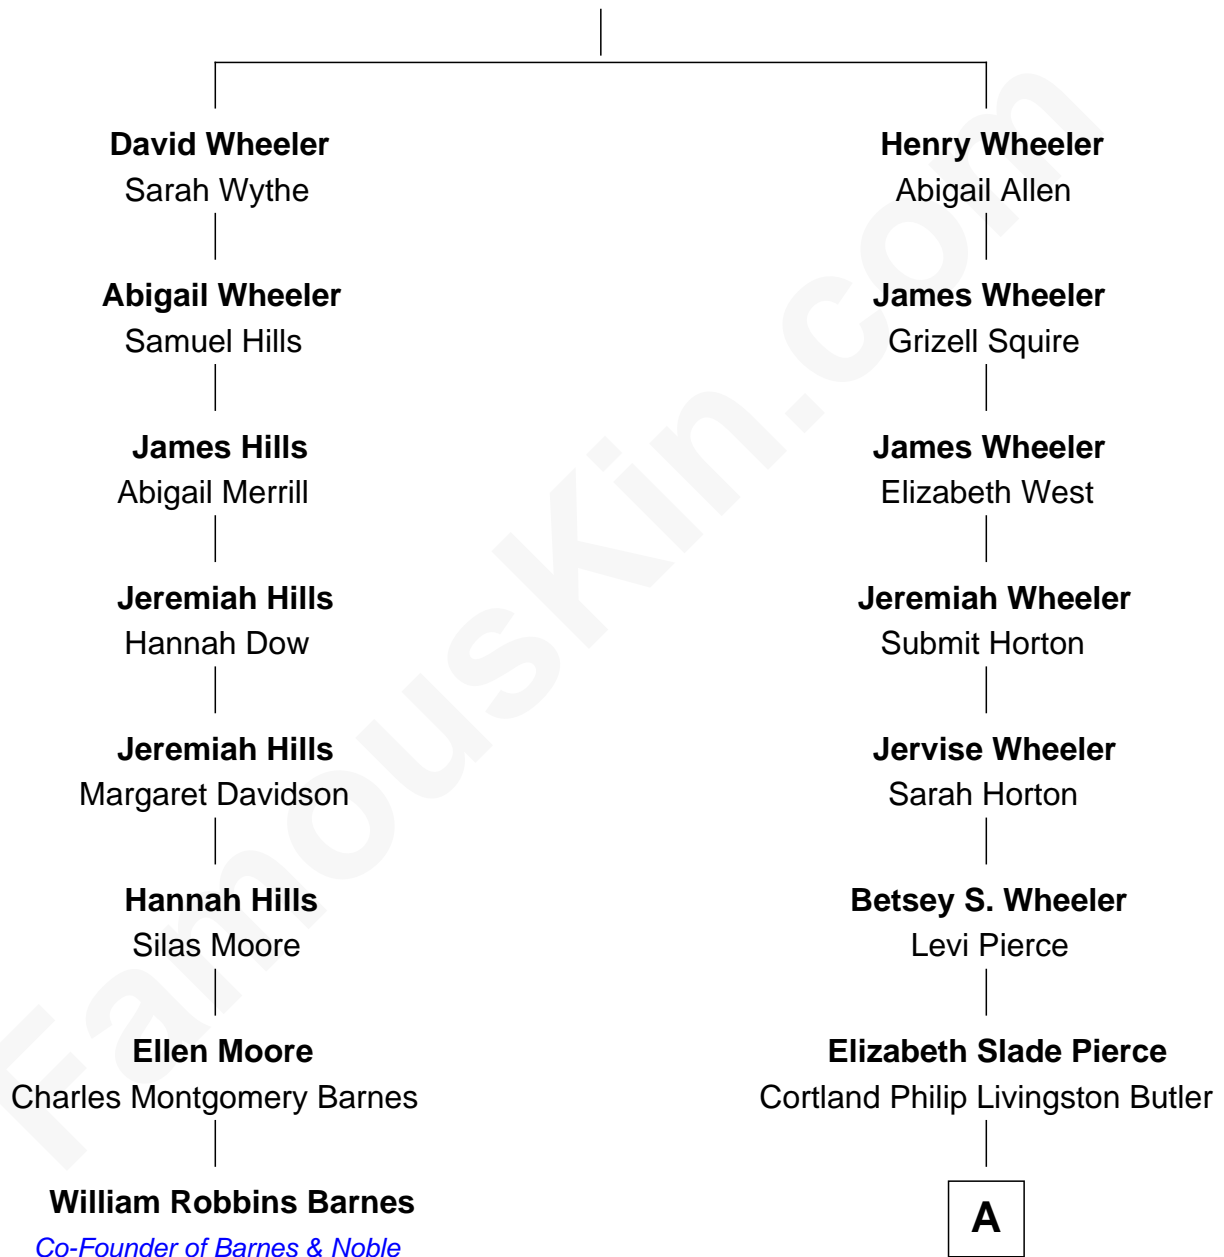

# FamousKin.com Relationship Chart of

**William Robbins Barnes**

*Co-Founder of Barnes & Noble*

7th cousin 4 times removed of

**Jeb Bush**

*43rd Governor of Florida*

**John Wheeler**

Agnes Yeoman

**A**

**Mary Elizabeth Butler**  
Robert Emmet Sheldon

**Flora Sheldon**  
Samuel Prescott Bush

**Prescott Sheldon Bush**  
Dorothy Wear Walker

**George Herbert Walker Bush**  
Barbara Pierce

**Jeb Bush**  
*43rd Governor of Florida*

FamousKin.com