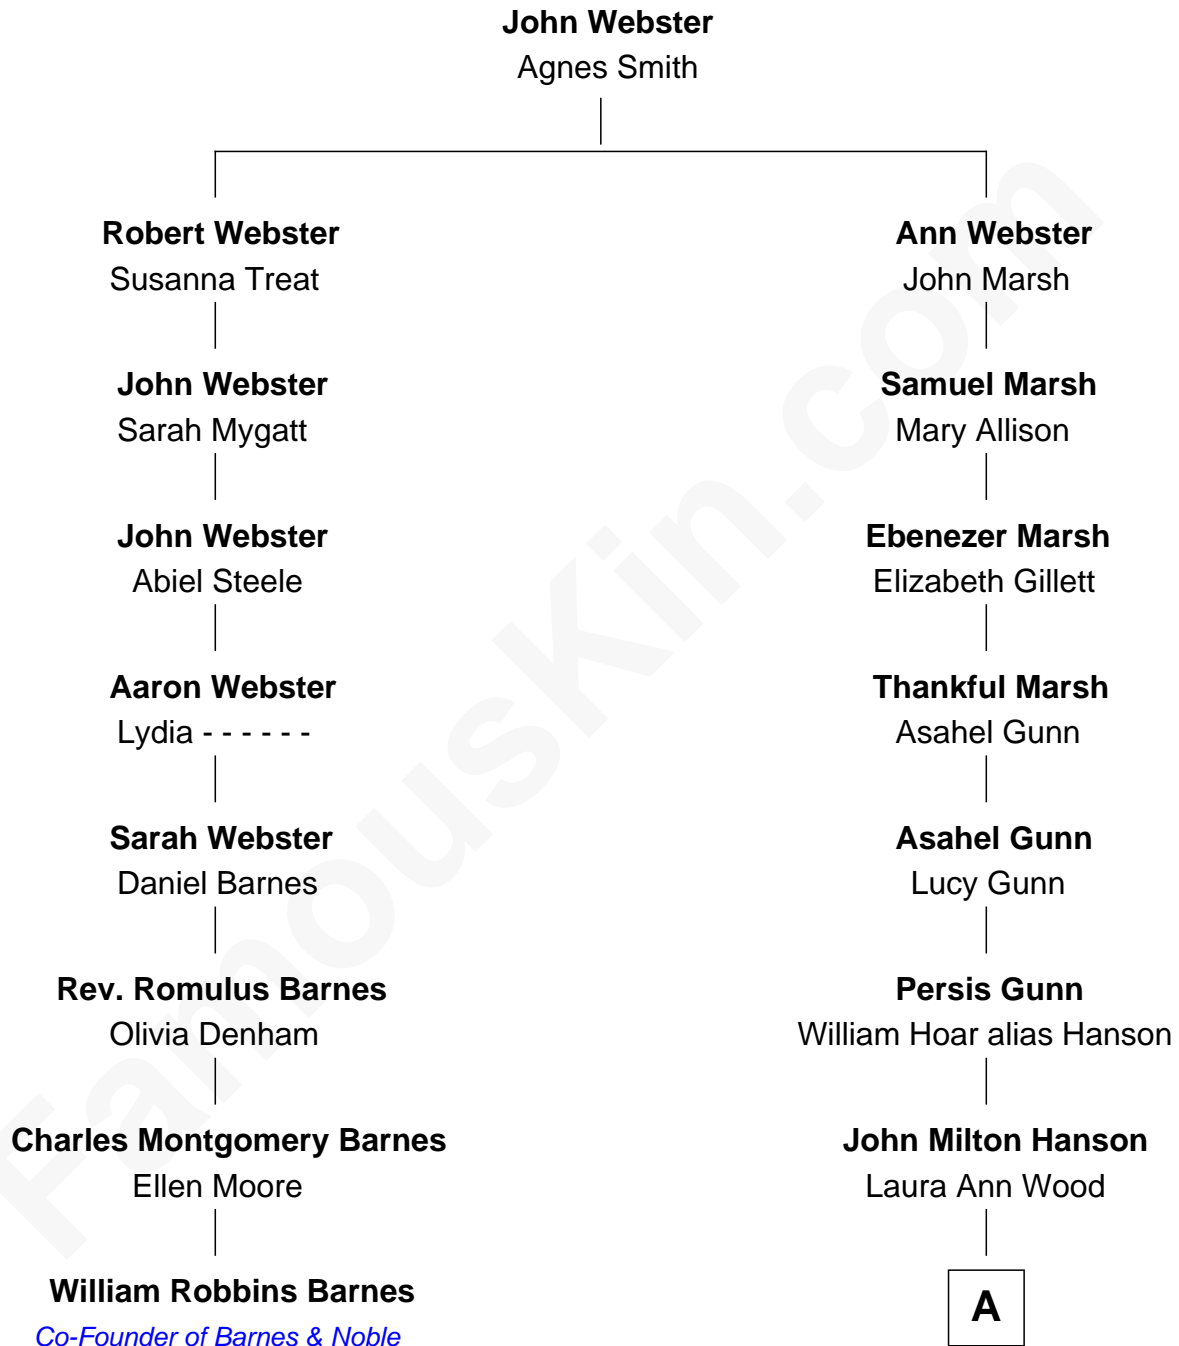

# FamousKin.com Relationship Chart of

**William Robbins Barnes**

*Co-Founder of Barnes & Noble*

7th cousin 4 times removed of

**Janis Joplin**

*Singer and Songwriter*

**A**

**Henry W. Hanson**

Mary M. Marsh

**Herbert M. Hanson**

Stella Mae Sherman

**Laura M. Hanson**

Cecil East

**Dorothy Bonita East**

Seeb Ward Joplin

**Janis Joplin**