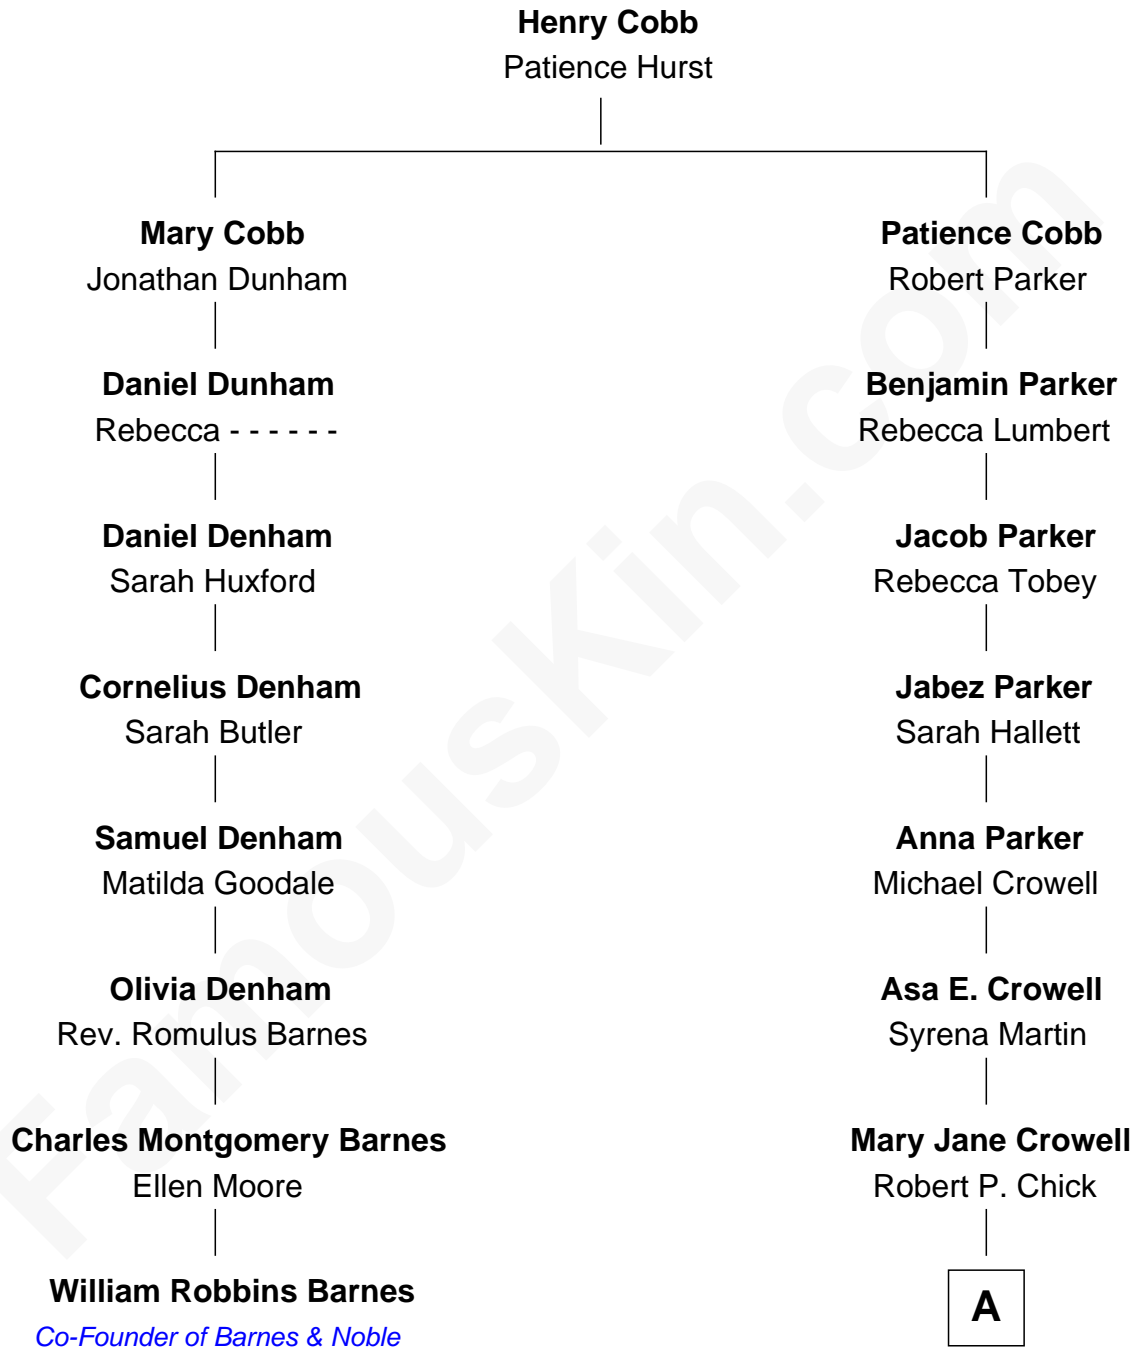

## Relationship Chart of

**William Robbins Barnes**

*Co-Founder of Barnes & Noble*

7th cousin 4 times removed of

**Seth MacFarlane**

*Actor, Animator, Writer and Producer*

**A**

**Adelbert P. Chick**

Helen E. Loveland

**June A. Chick**

Richard Edward Shean

**Selina Alfreda Shean**

Milton Worcester MacFarlane

**Ronald Milton MacFarlane**

Ann Perry Sager

**Seth MacFarlane**