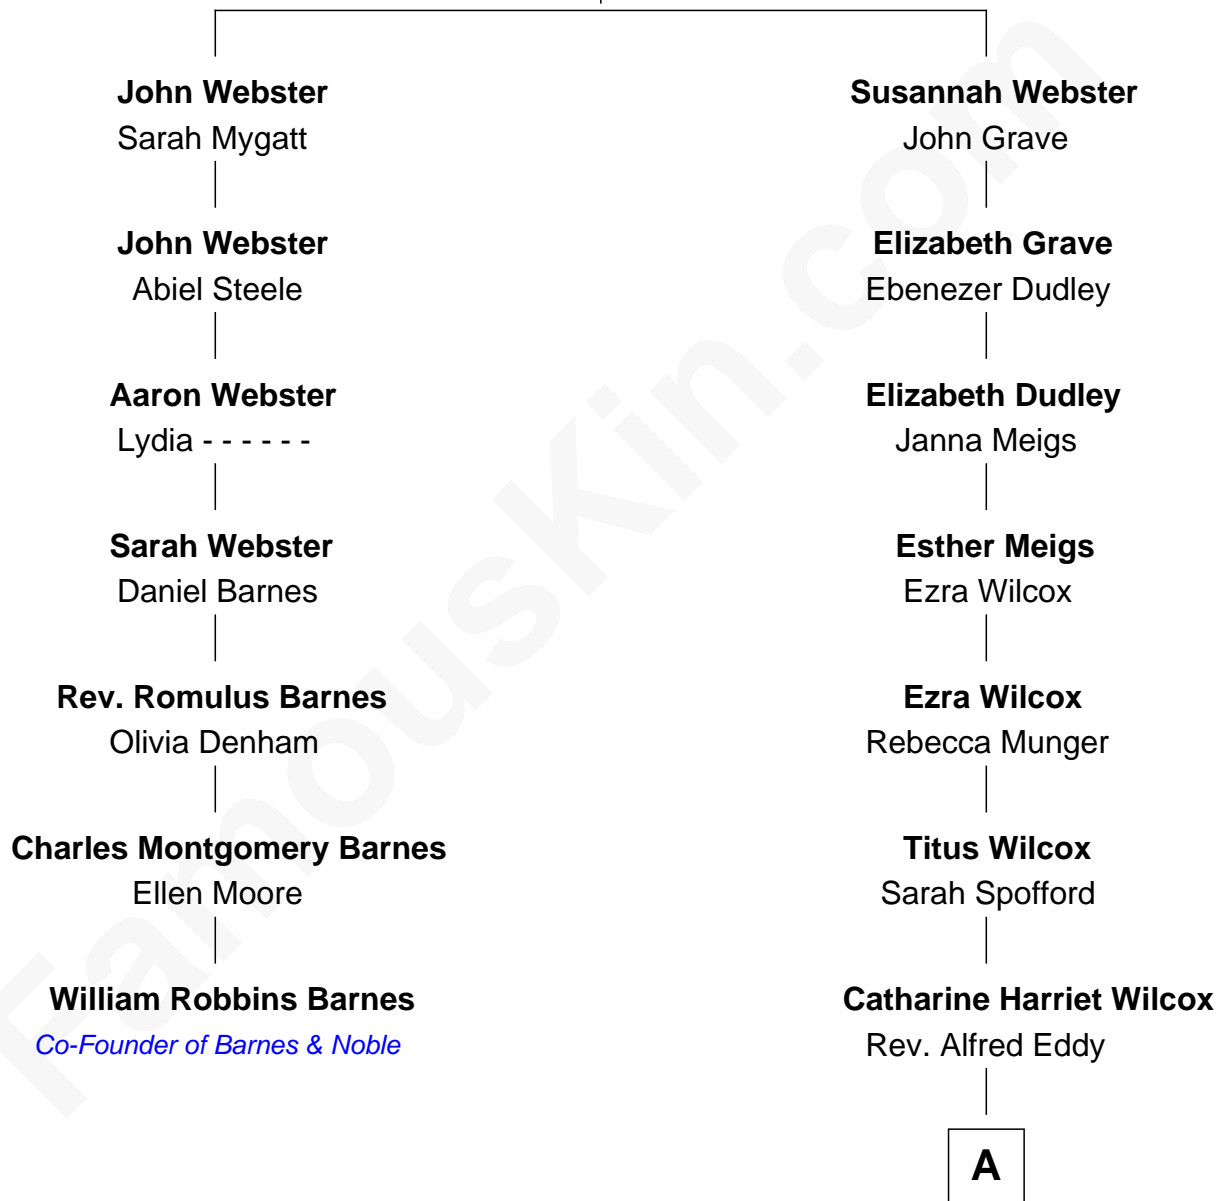

FamousKin.com Relationship Chart of

William Robbins Barnes

Co-Founder of Barnes & Noble

6th cousin 5 times removed of

Jodie Foster

Movie Actress

Robert Webster

Susanna Treat

A

Katherine Louise Eddy

Lucius George Fisher

Alice Eddy Fisher

Alexis Caldwell Foster

Lucius Fisher Foster

Constance Marie Robertson

Lucius Fisher Foster