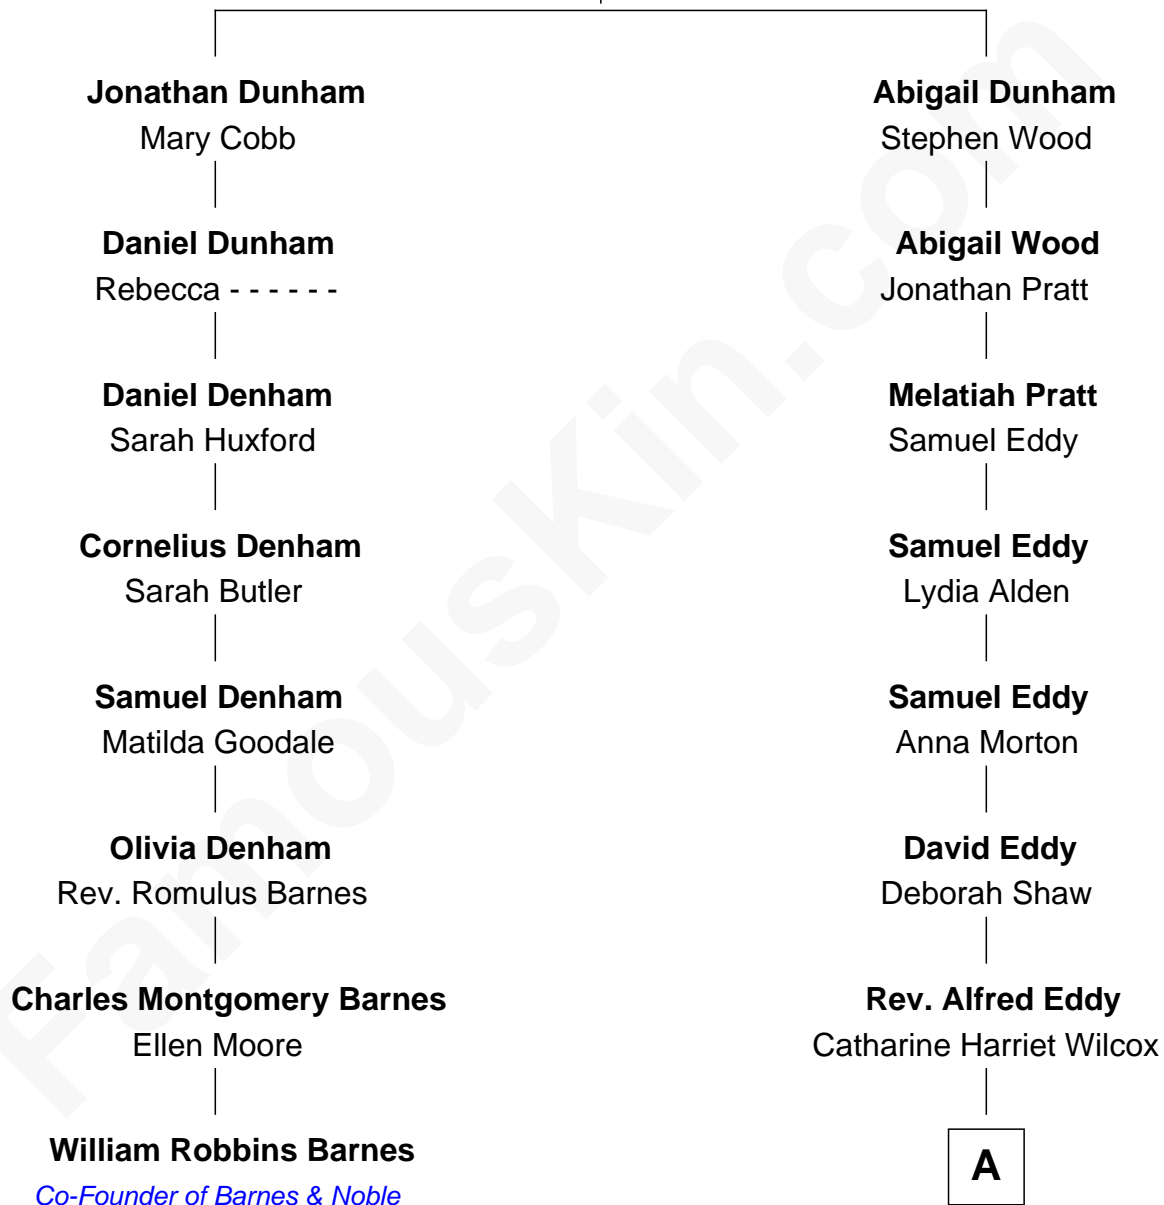

# FamousKin.com Relationship Chart of

**William Robbins Barnes**

*Co-Founder of Barnes & Noble*

7th cousin 4 times removed of

**Jodie Foster**

*Movie Actress*

**John Dunham**

Abigail Barlow

**A**

**Katherine Louise Eddy**

Lucius George Fisher

**Alice Eddy Fisher**

Alexis Caldwell Foster

**Lucius Fisher Foster**

Constance Marie Robertson

**Lucius Fisher Foster**