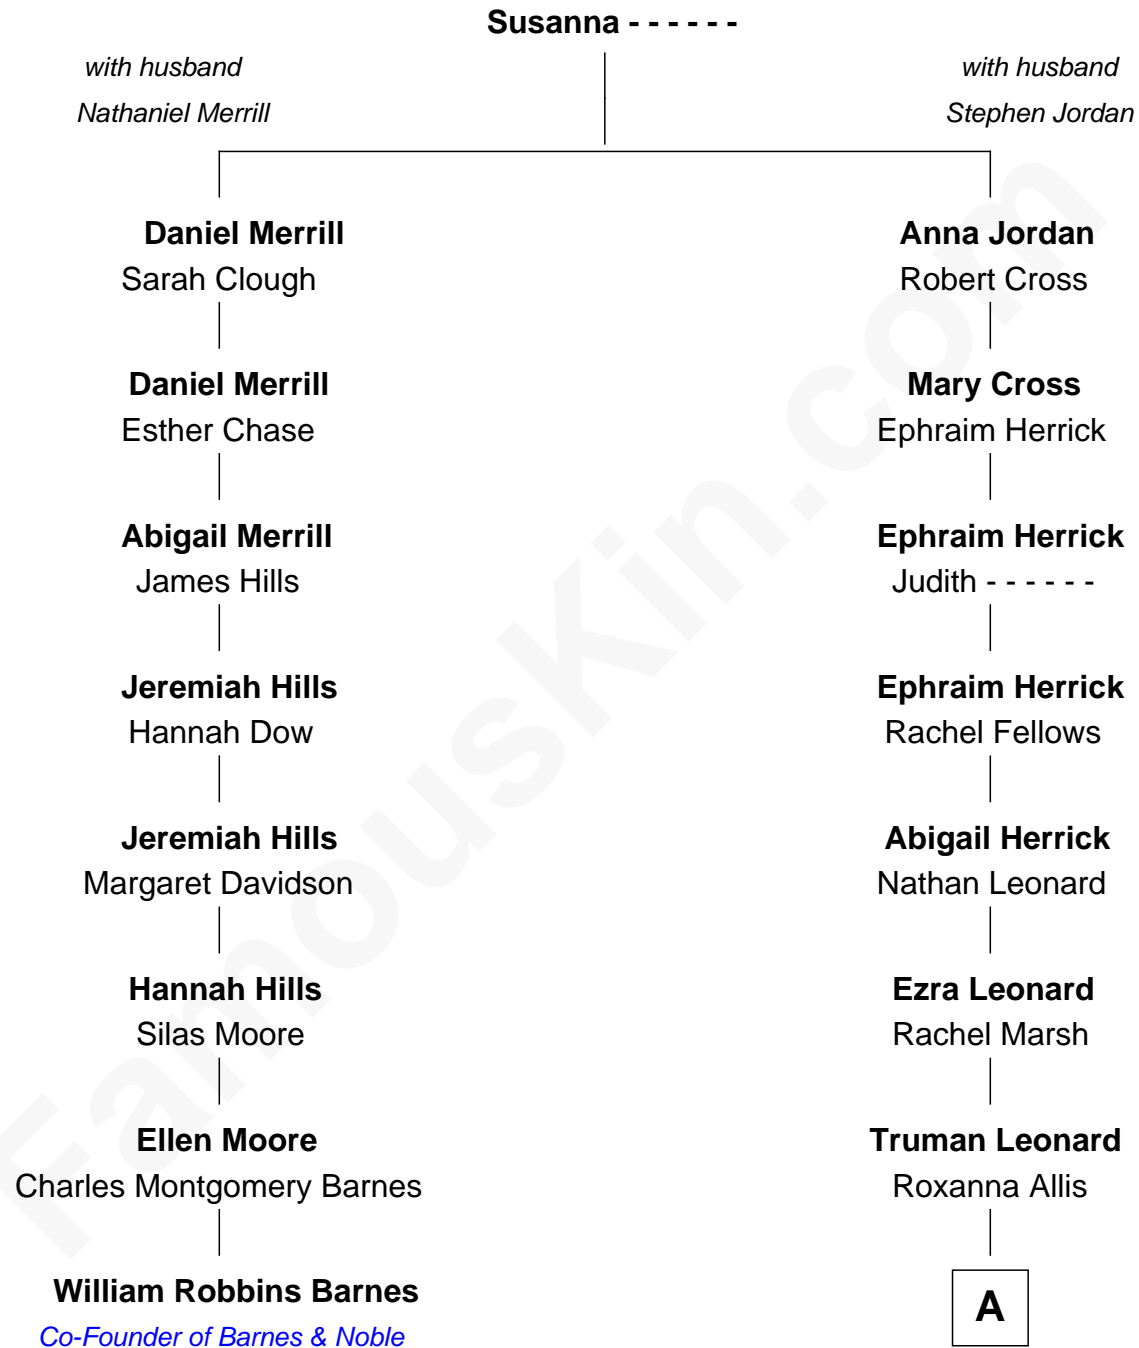

# FamousKin.com Relationship Chart of

**William Robbins Barnes**

*Co-Founder of Barnes & Noble*

7th cousin 4 times removed of

**Steve Young**

*NFL Hall of Fame Quarterback*

A

**Truman Leonard**  
Mary Ann Meadows

**George M. Leonard**  
Mary Ann Sanders

**Louise Leonard**  
Scott Richmond Young

**LeGrande L. Young**  
Sherry Ann Steed

**Steve Young**

*NFL Hall of Fame Quarterback*