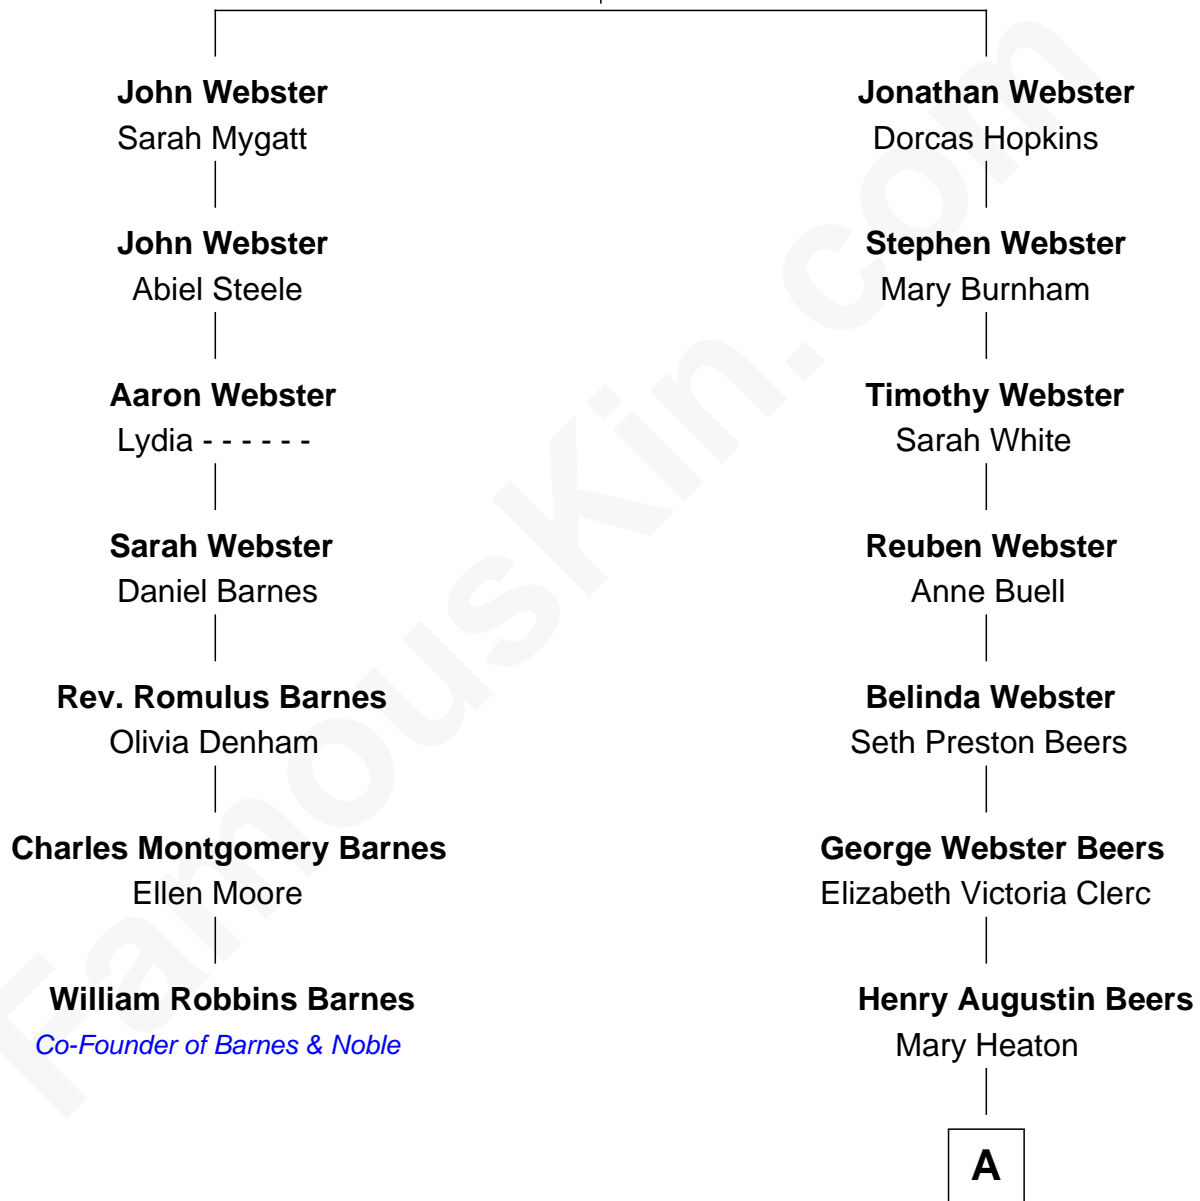

FamousKin.com Relationship Chart of

William Robbins Barnes

Co-Founder of Barnes & Noble

6th cousin 3 times removed of

James Spader

TV and Movie Actor

Robert Webster

Susanna Treat

A

Mary Heaton Beers

Vanderbilt Reginald Spader

Stoddard Greenwood Spader

Jean Fraser

James Spader

TV and Movie Actor

FamousKin.com