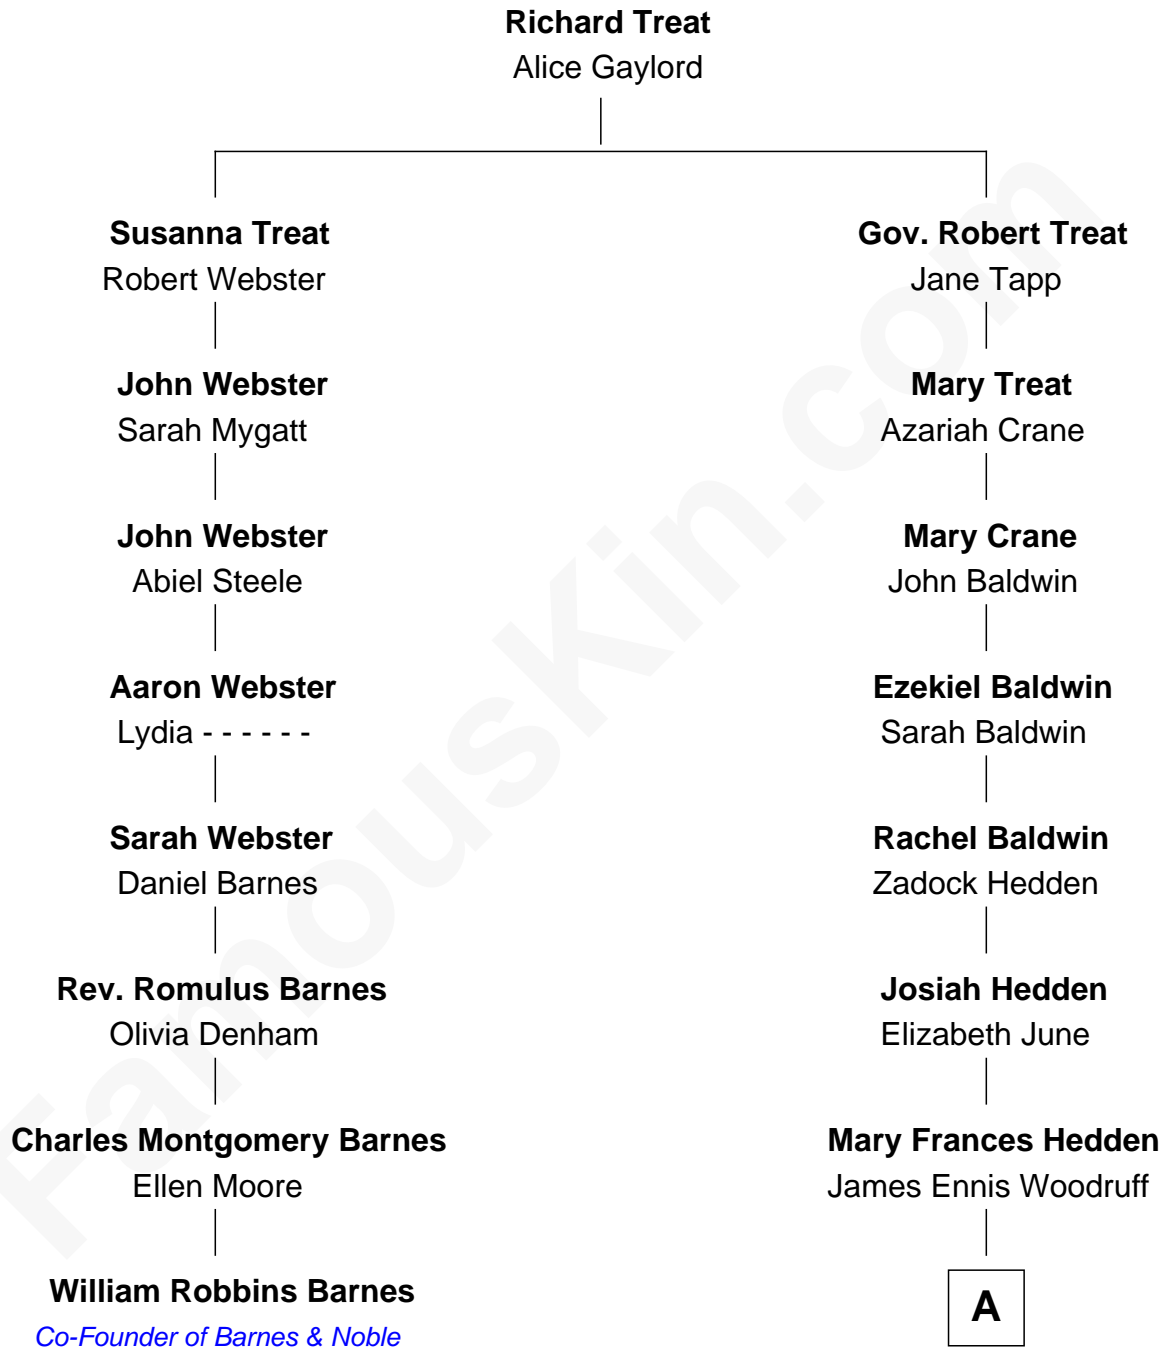

FamousKin.com

Relationship Chart of

William Robbins Barnes

Co-Founder of Barnes & Noble

7th cousin 5 times removed of

Alexandra Breckenridge

TV and Movie Actress

A

—
Sophia Earle Woodruff

Charles Hadden Sharpe

—
William Wickham Sharpe

Carrie Ida Gamble

—
Sophie Earle Sharpe

Col. Leland Davis Breckenridge

—
Leland Davis Breckenridge

Patricia Ruth Hetherington

—
Nan Hetherington Breckenridge

—
Alexandra Breckenridge

TV and Movie Actress