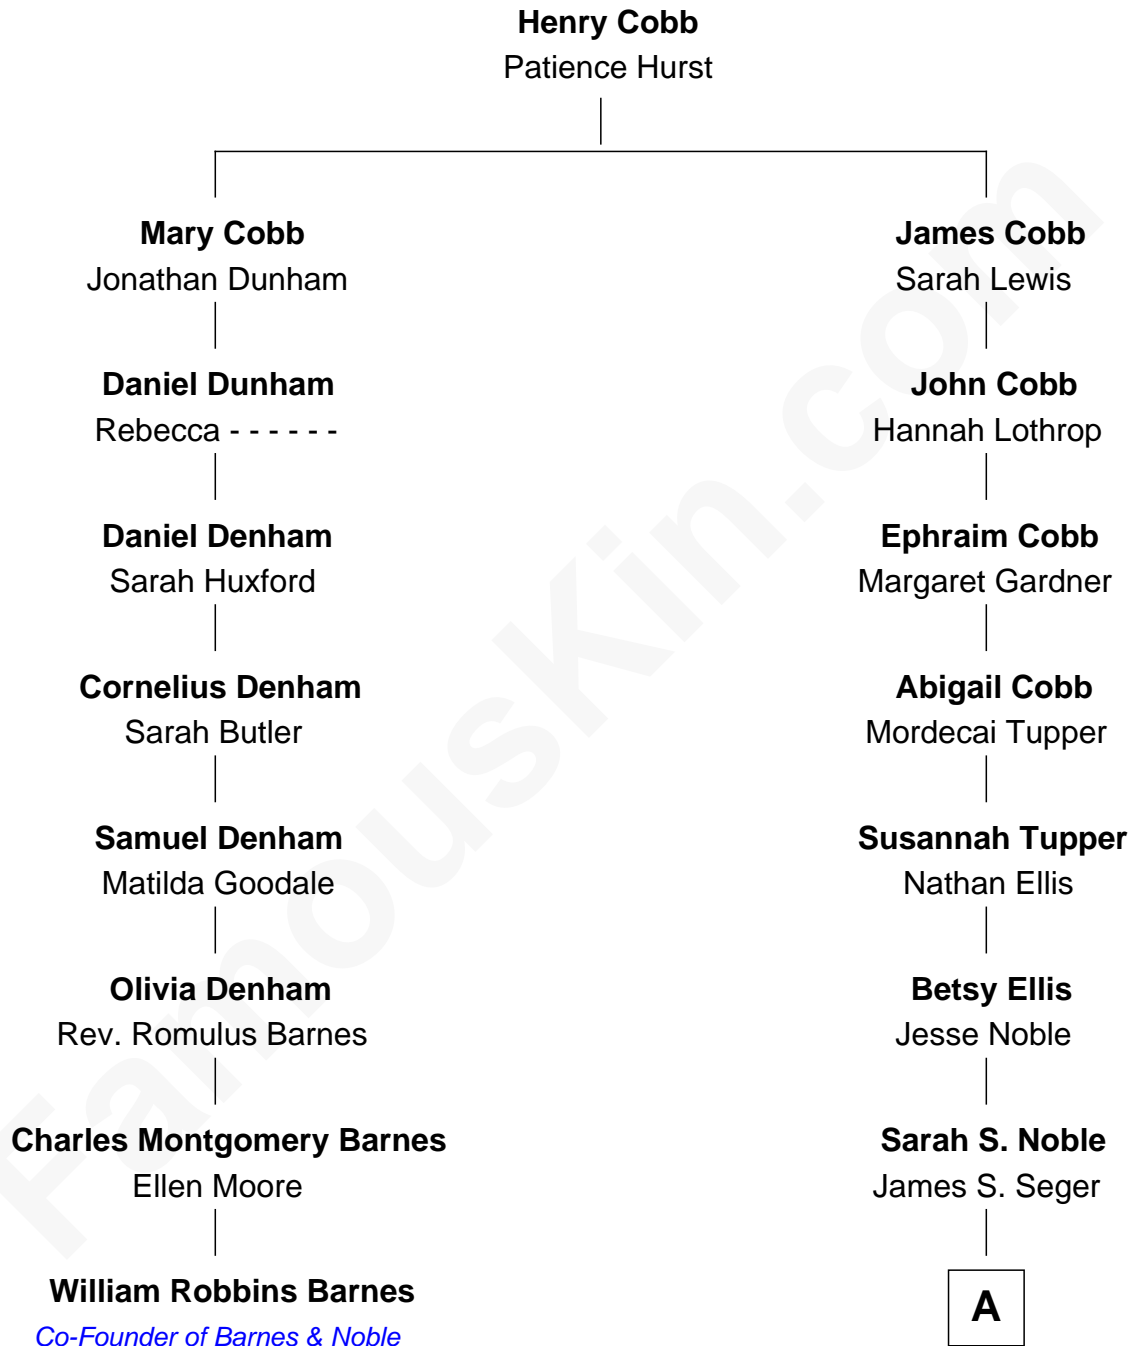

FamousKin.com Relationship Chart of

William Robbins Barnes

Co-Founder of Barnes & Noble

7th cousin 4 times removed of

Jordana Brewster

TV and Movie Actress

A

Henrietta Louisa Seger
Lyman Waterman Besse

Florence Foster Besse
Kingman Brewster

Kingman Brewster
Mary Louise Phillips

Alden Brewster
Maria João Leão de Sousa

Jordana Brewster
TV and Movie Actress