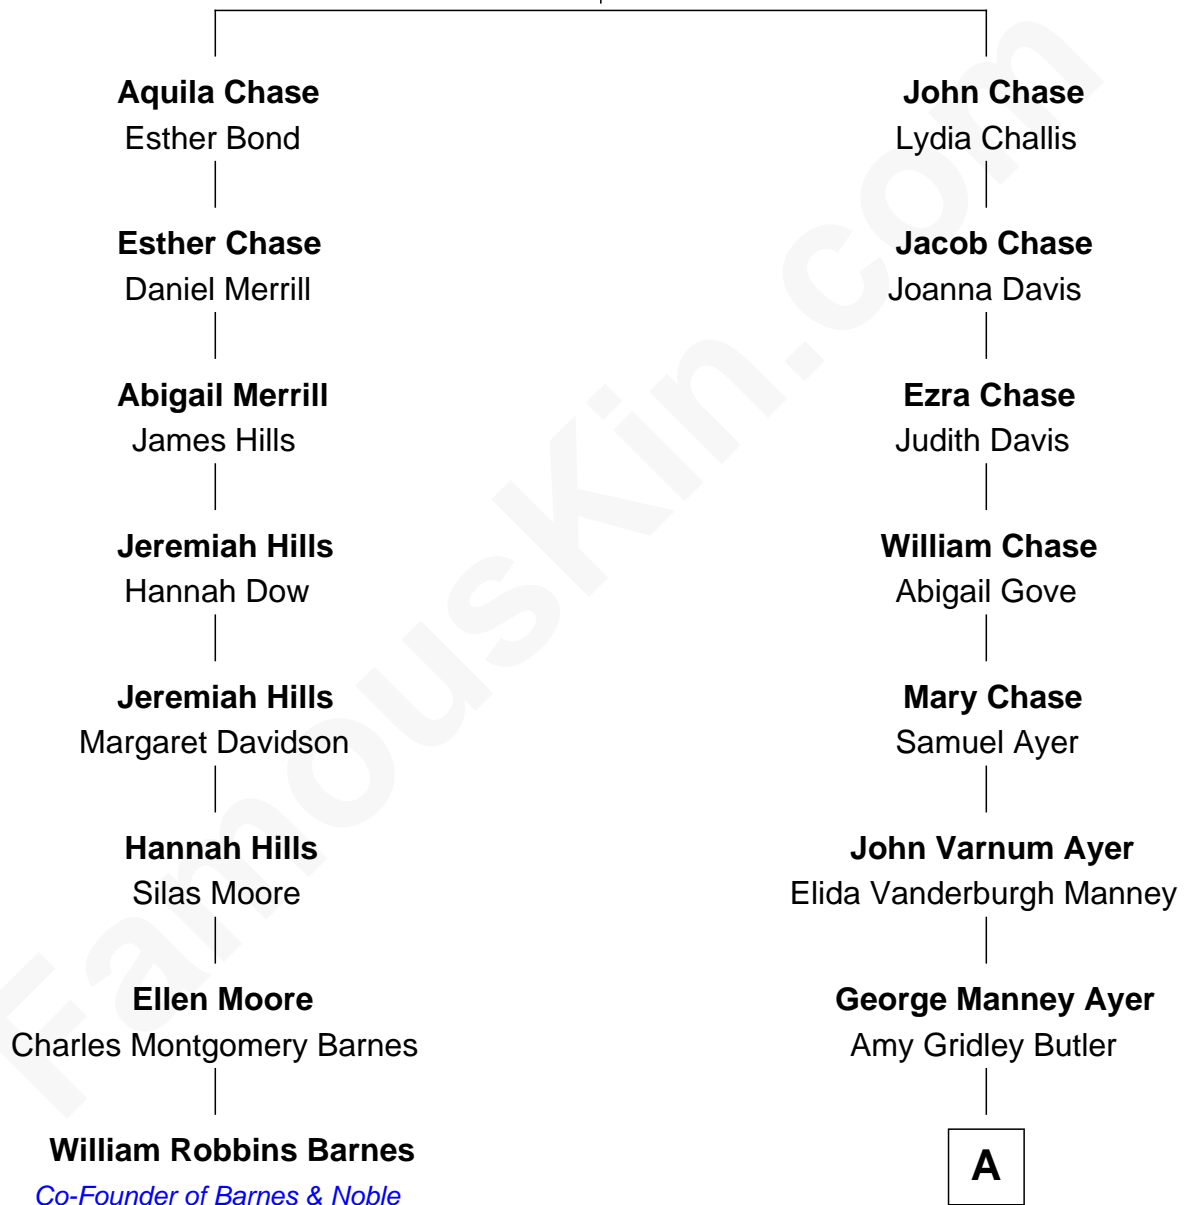

FamousKin.com Relationship Chart of

William Robbins Barnes

Co-Founder of Barnes & Noble

7th cousin 2 times removed of

Gerald Ford

38th U.S. President

Aquila Chase

Ann Wheeler

A

Adele Augusta Ayer
Levi Addison Gardner

Dorothy Ayer Gardner
Leslie Lynch King

Gerald Ford
38th U.S. President

FamousKin.com