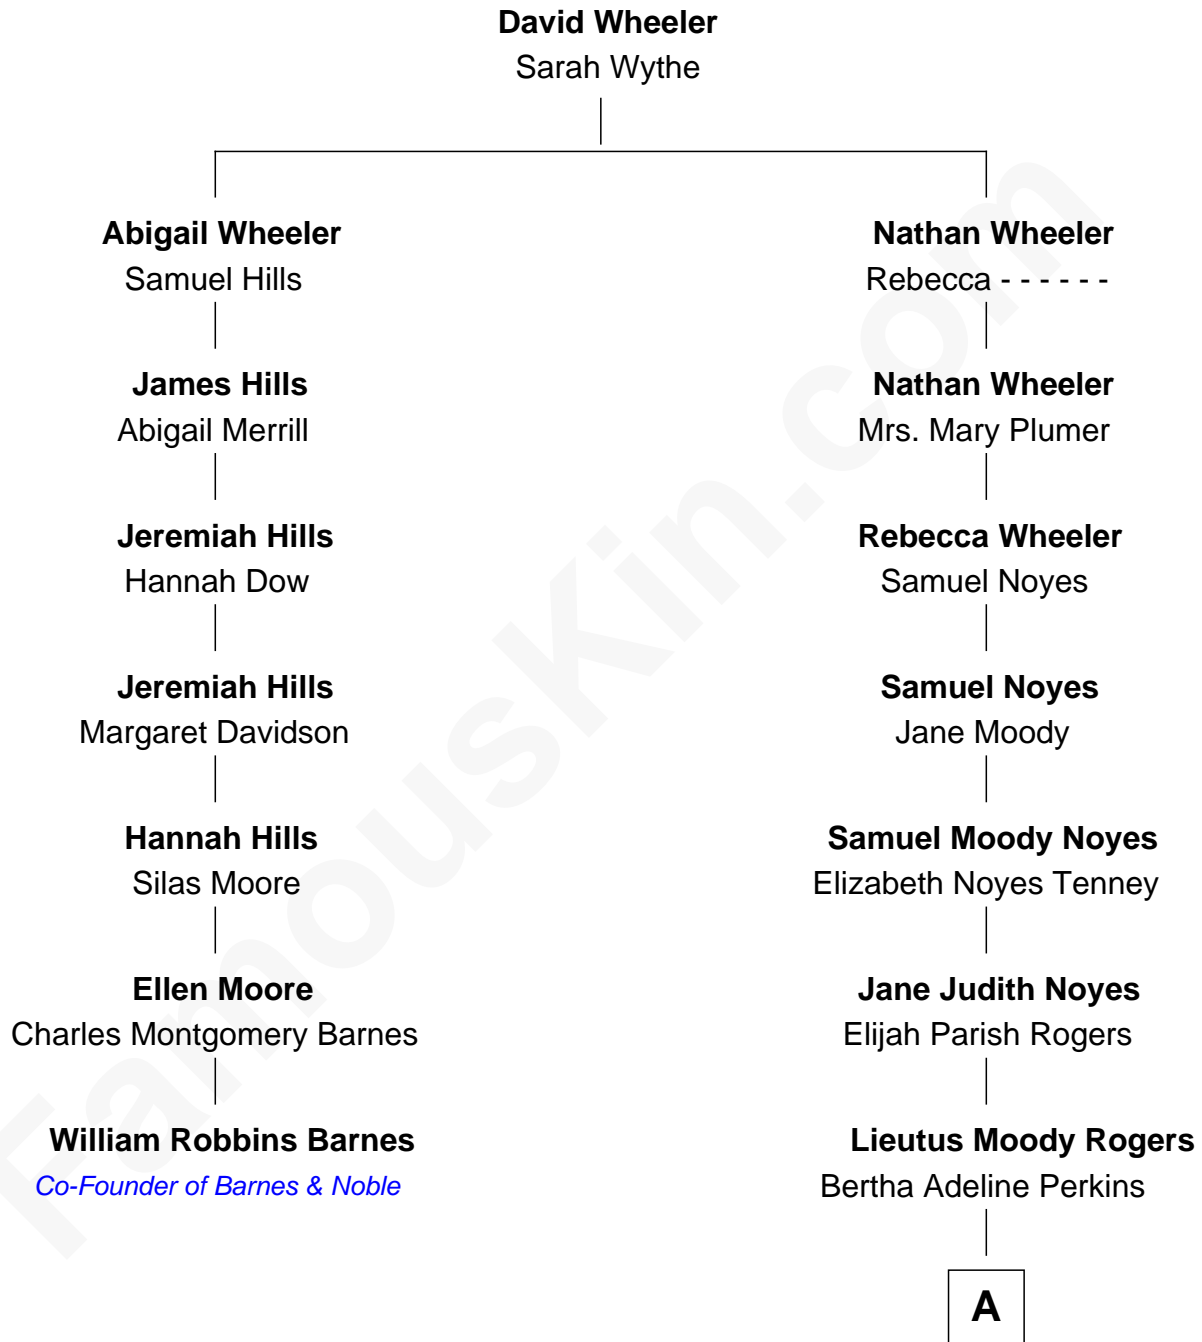

FamousKin.com

Relationship Chart of

William Robbins Barnes

Co-Founder of Barnes & Noble

6th cousin 3 times removed of

Richard Hatch

TV and Movie Actor

A

Leah Perkins Rogers
Charles Wesley Hatch

John Raymond Hatch
Elizabeth White

Richard Hatch
TV and Movie Actor

FamousKin.com