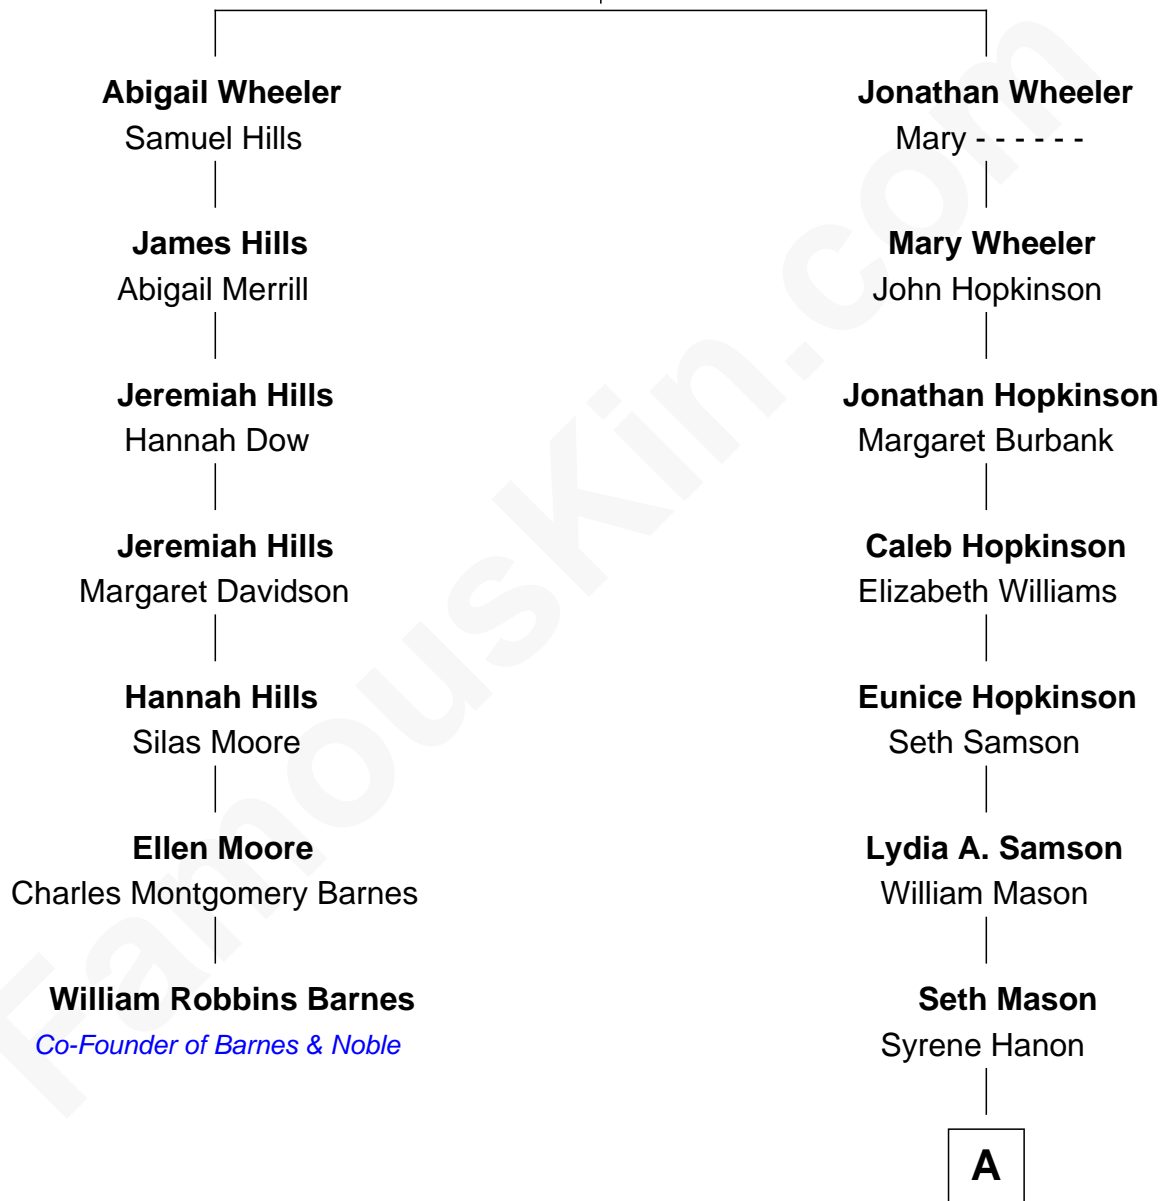

FamousKin.com Relationship Chart of

William Robbins Barnes

Co-Founder of Barnes & Noble

6th cousin 5 times removed of

Kate Capshaw

Movie Actress

David Wheeler

Sarah Wythe

A

Olive Adelia Mason
Marcus Fred Roberts

Myron Eugene Roberts
Pearl Ethel Pugh

Evelyn Beryl Roberts
Eldon W. Simon

Beverly Sue Simon
Edwin Leon Nail

Kate Capshaw
Movie Actress