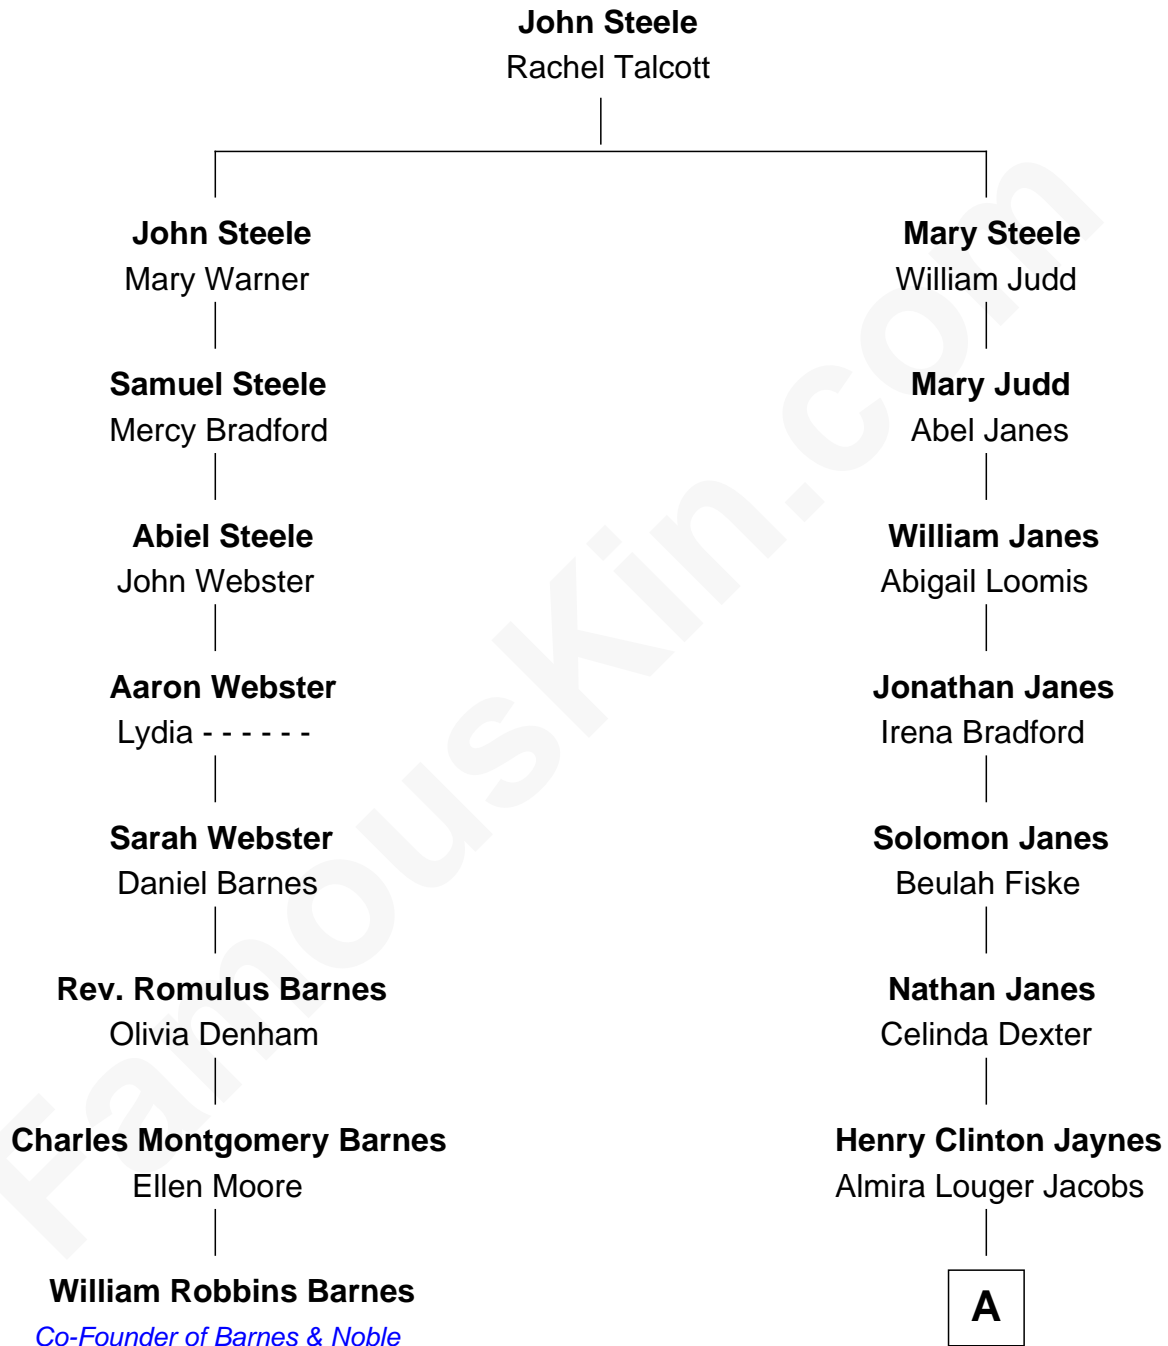

# FamousKin.com Relationship Chart of

**William Robbins Barnes**

*Co-Founder of Barnes & Noble*

7th cousin 3 times removed of

**Peter Fonda**

*TV and Movie Actor*

A

Henry Silas Jaynes

Elma L. Lanphear

Herberta Elma Jaynes

William Brace Fonda

Henry Jaynes Fonda

Frances Ford Seymour

**Peter Fonda**

*TV and Movie Actor*