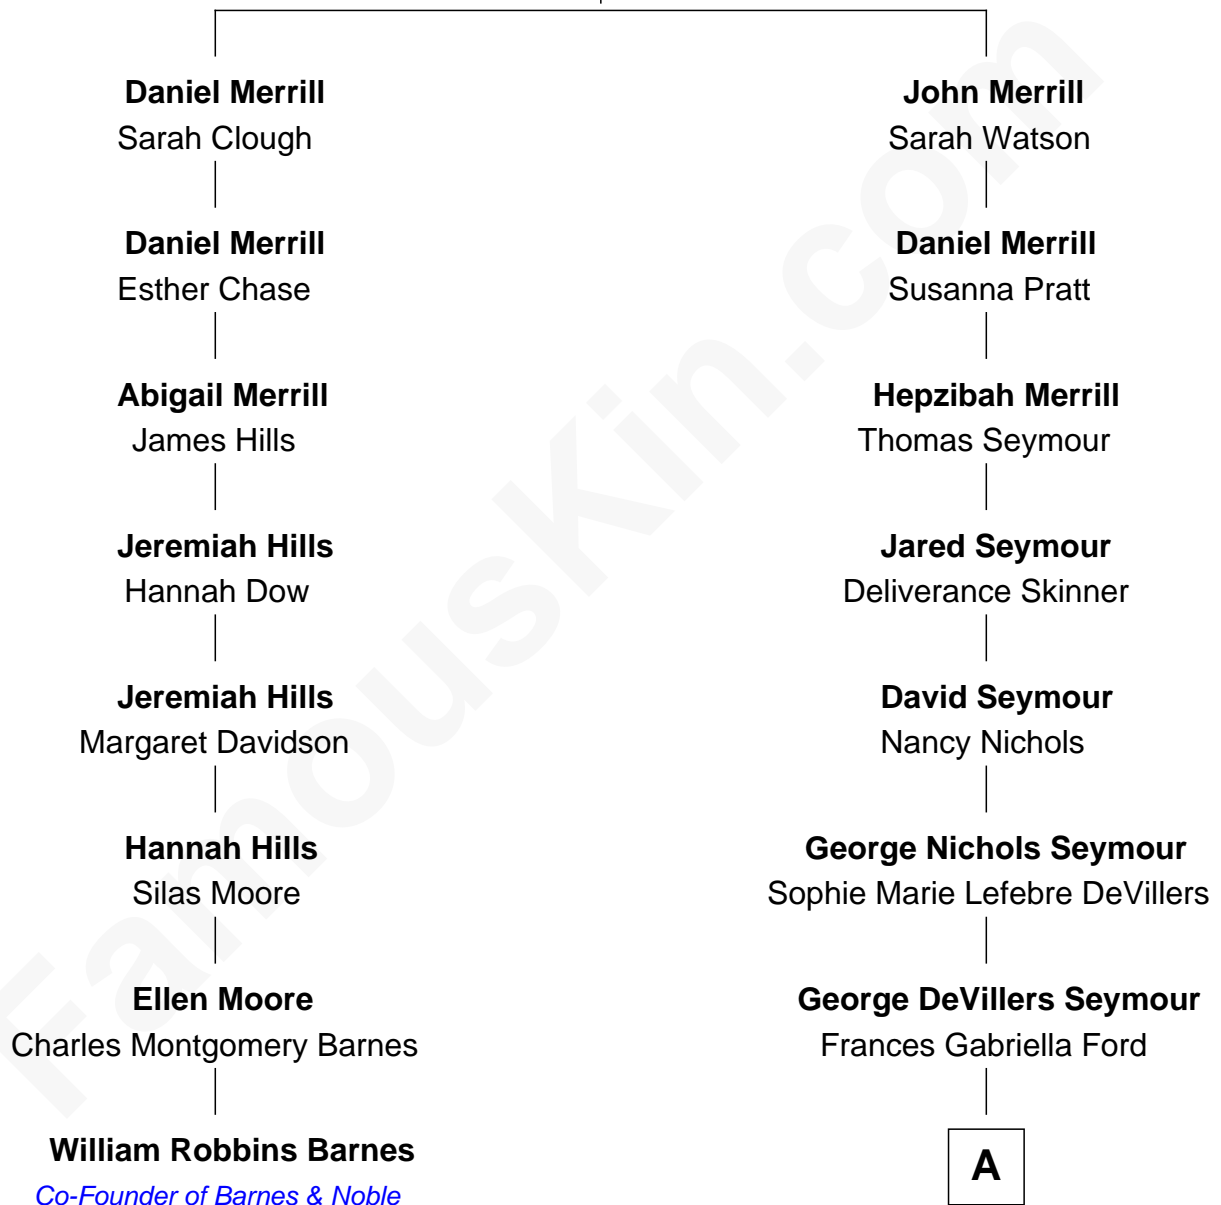

# FamousKin.com Relationship Chart of

**William Robbins Barnes**

*Co-Founder of Barnes & Noble*

7th cousin 2 times removed of

**Peter Fonda**

*TV and Movie Actor*

**Nathaniel Merrill**

Susanna - - - - -

**A**

**Eugene Ford Seymour**

Sophie Mildred Bower

**Frances Ford Seymour**

Henry Jaynes Fonda

**Peter Fonda**

*TV and Movie Actor*

FamousKin.com