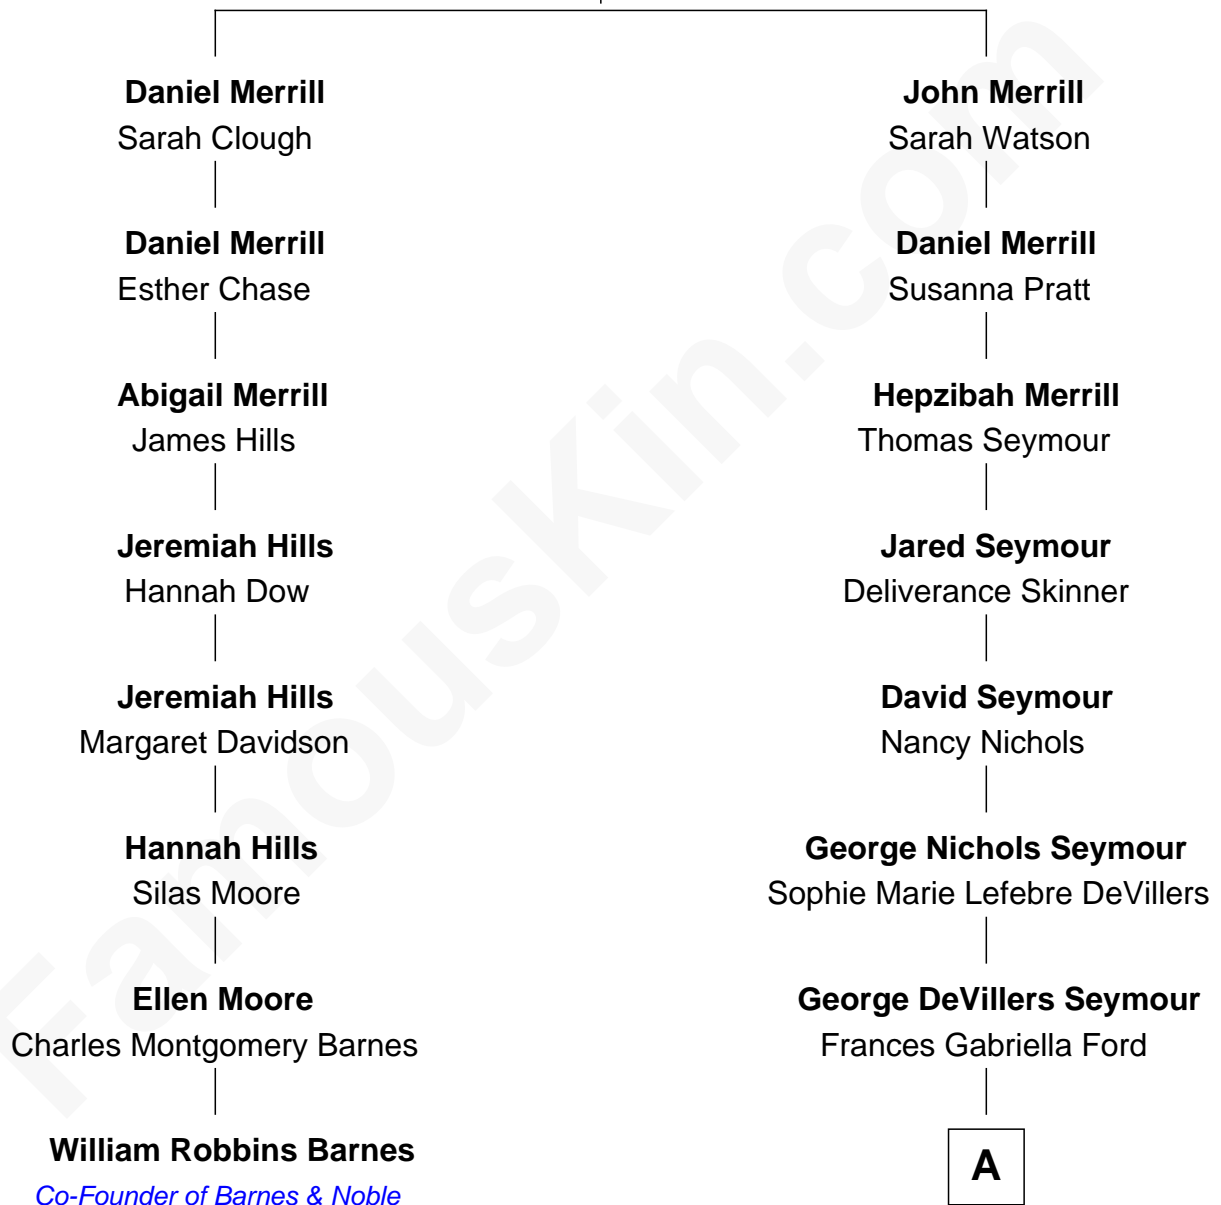

# FamousKin.com Relationship Chart of

**William Robbins Barnes**

*Co-Founder of Barnes & Noble*

7th cousin 3 times removed of

**Bridget Fonda**

*Movie Actress*

**Nathaniel Merrill**

Susanna - - - - -

**A**

**Eugene Ford Seymour**

Sophie Mildred Bower

**Frances Ford Seymour**

Henry Jaynes Fonda

**Peter H. Fonda**

Susan Jane Brewer

**Bridget Fonda**