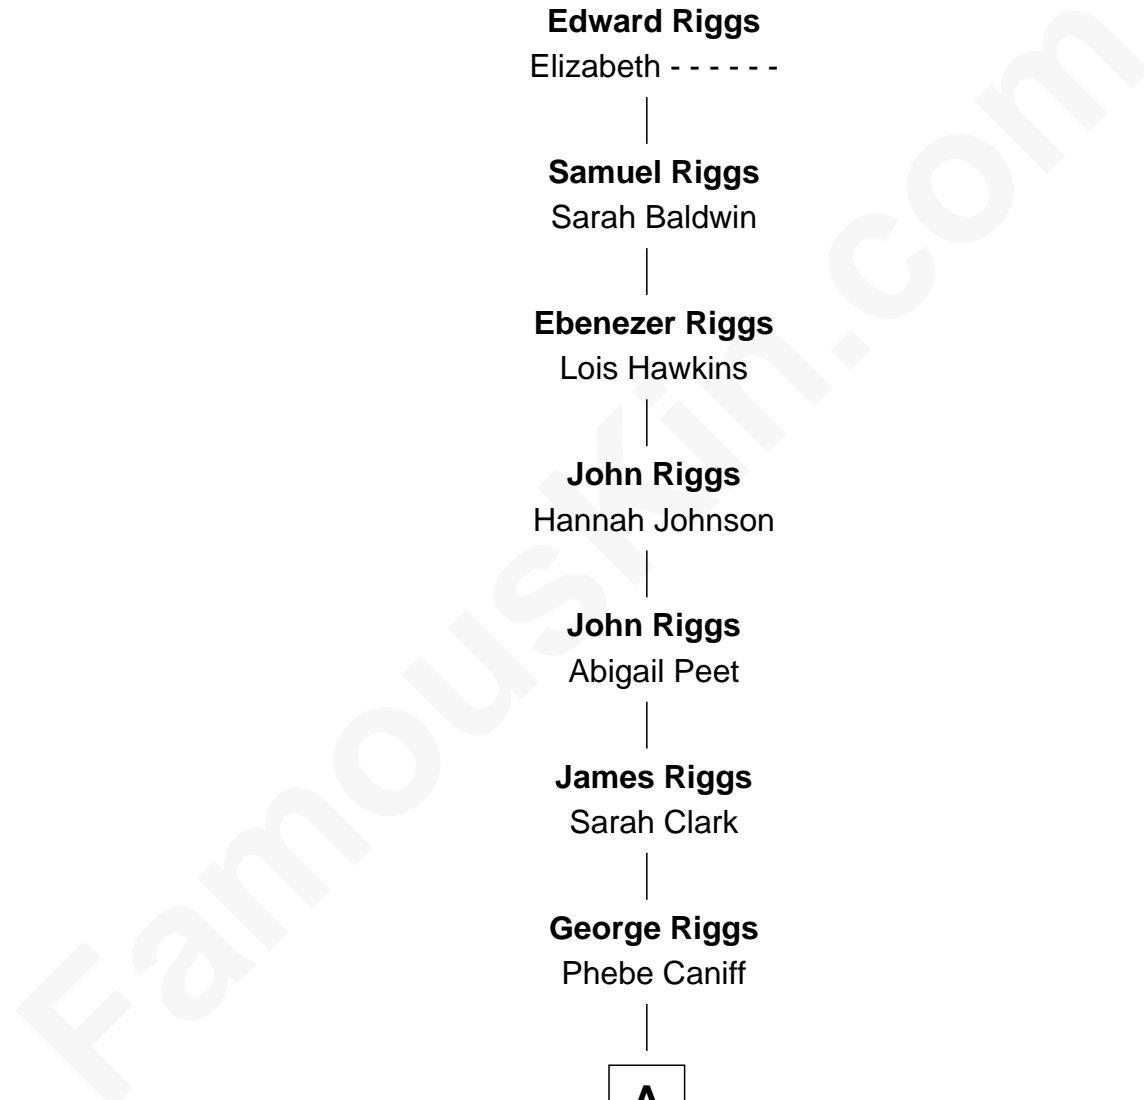

FamousKin.com
Relationship Chart of
Edward Riggs

(c1593 - 1671/2) Great Migration Immigrant 1633

9th Great-grandfather of

Mamie (Doud) Eisenhower

First Lady of President Dwight Eisenhower

Edward Riggs

Elizabeth Holmes

Edward Riggs

Elizabeth - - - - -

Samuel Riggs

Sarah Baldwin

Ebenezer Riggs

Lois Hawkins

John Riggs

Hannah Johnson

John Riggs

Abigail Peet

James Riggs

Sarah Clark

George Riggs

Phebe Caniff

A

—
Maria Riggs

Eli Doud

—
Royal Houghton Doud

Mary Cornelia Sheldon

—
John Sheldon Doud

Elivera Mathilda Carlson

—
Mamie (Doud) Eisenhower

First Lady of Dwight Eisenhower

FamousKin.com