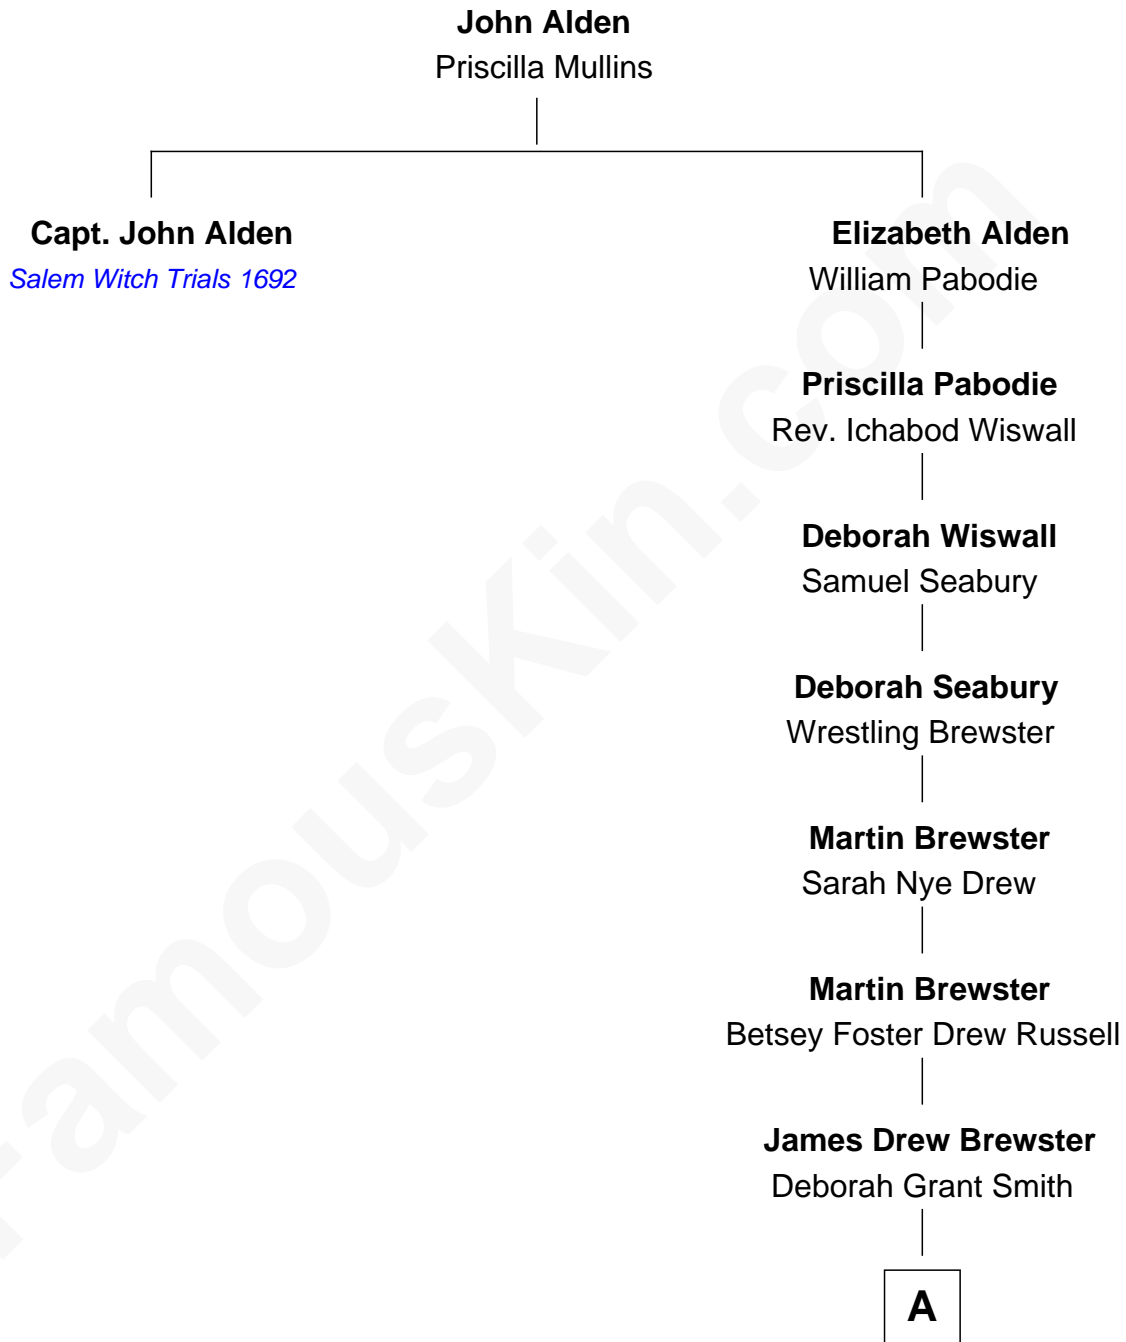

FamousKin.com Relationship Chart of

Capt. John Alden
Accused of Witchcraft, Salem 1692

6th great-granduncle of

Admiral William Halsey
U.S. Navy - World War II

A

—
Anne Masters Brewster
William Frederick Halsey

—
Admiral William Halsey
U.S. Navy - World War II

FamousKin.com