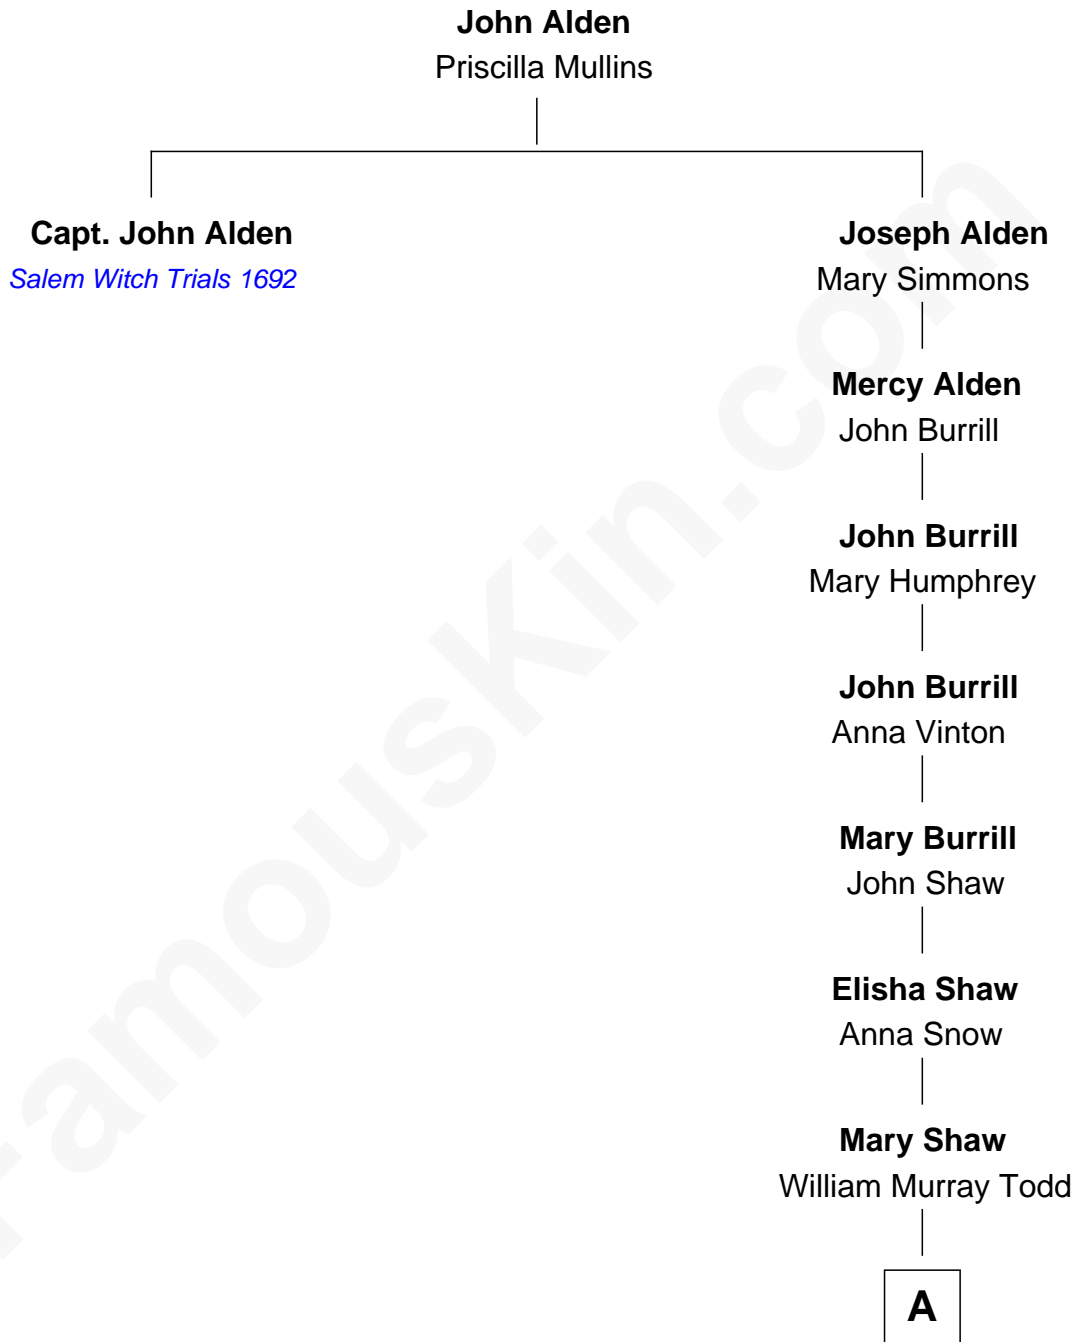

FamousKin.com Relationship Chart of

Capt. John Alden
Accused of Witchcraft, Salem 1692

8th great-granduncle of

Tamsin Todd
CEO, Findmypast

FamousKin.com