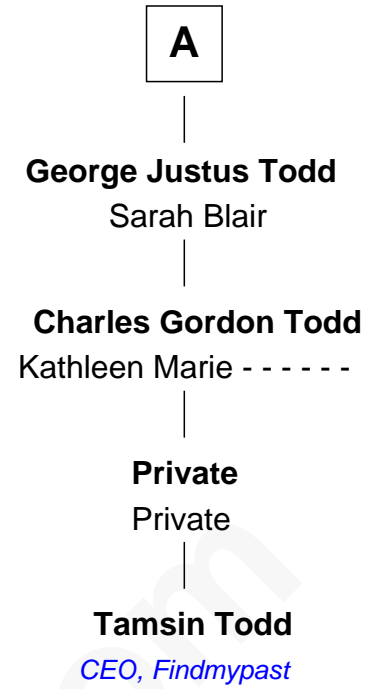

FamousKin.com Relationship Chart of

Capt. John Alden
Accused of Witchcraft, Salem 1692

8th great-granduncle of

Tamsin Todd
CEO, Findmypast

FamousKin.com