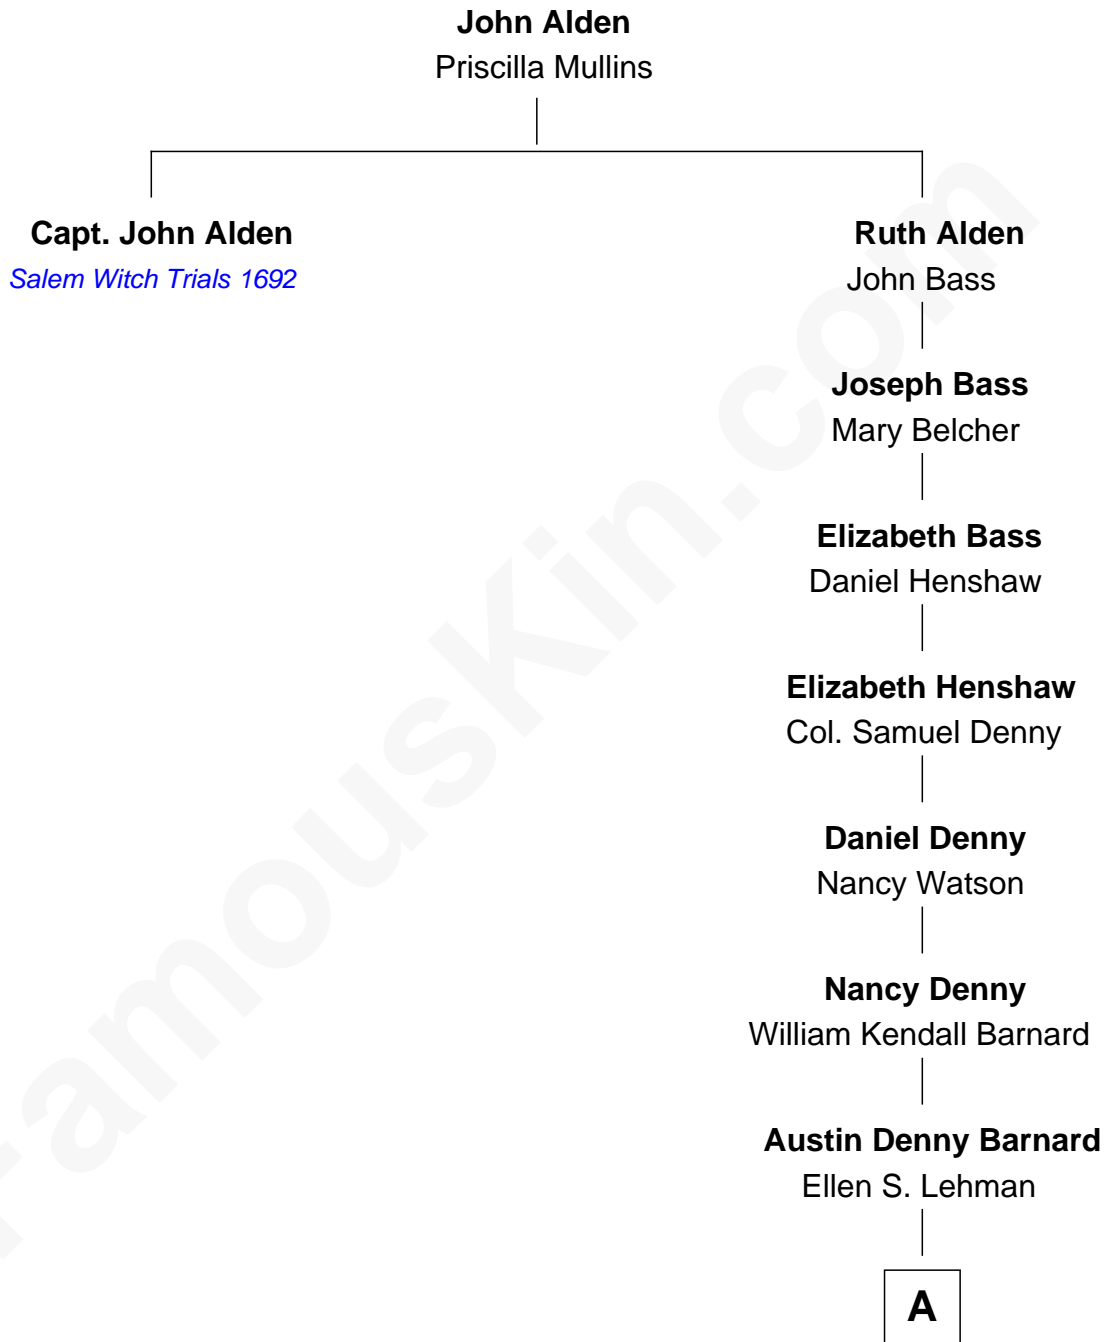

# FamousKin.com Relationship Chart of

**Capt. John Alden**  
*Accused of Witchcraft, Salem 1692*

8th great-granduncle of

**Timothy Hutton**  
*TV and Movie Actor*

**A**

**Maryline Barnard**  
Arthur French Poole

**Arthur Barnard Poole**  
Helen Noyes Burdick

**Maryline Barnard Poole**  
Dana James Hutton

**Timothy Hutton**  
*TV and Movie Actor*

FamousKin.com