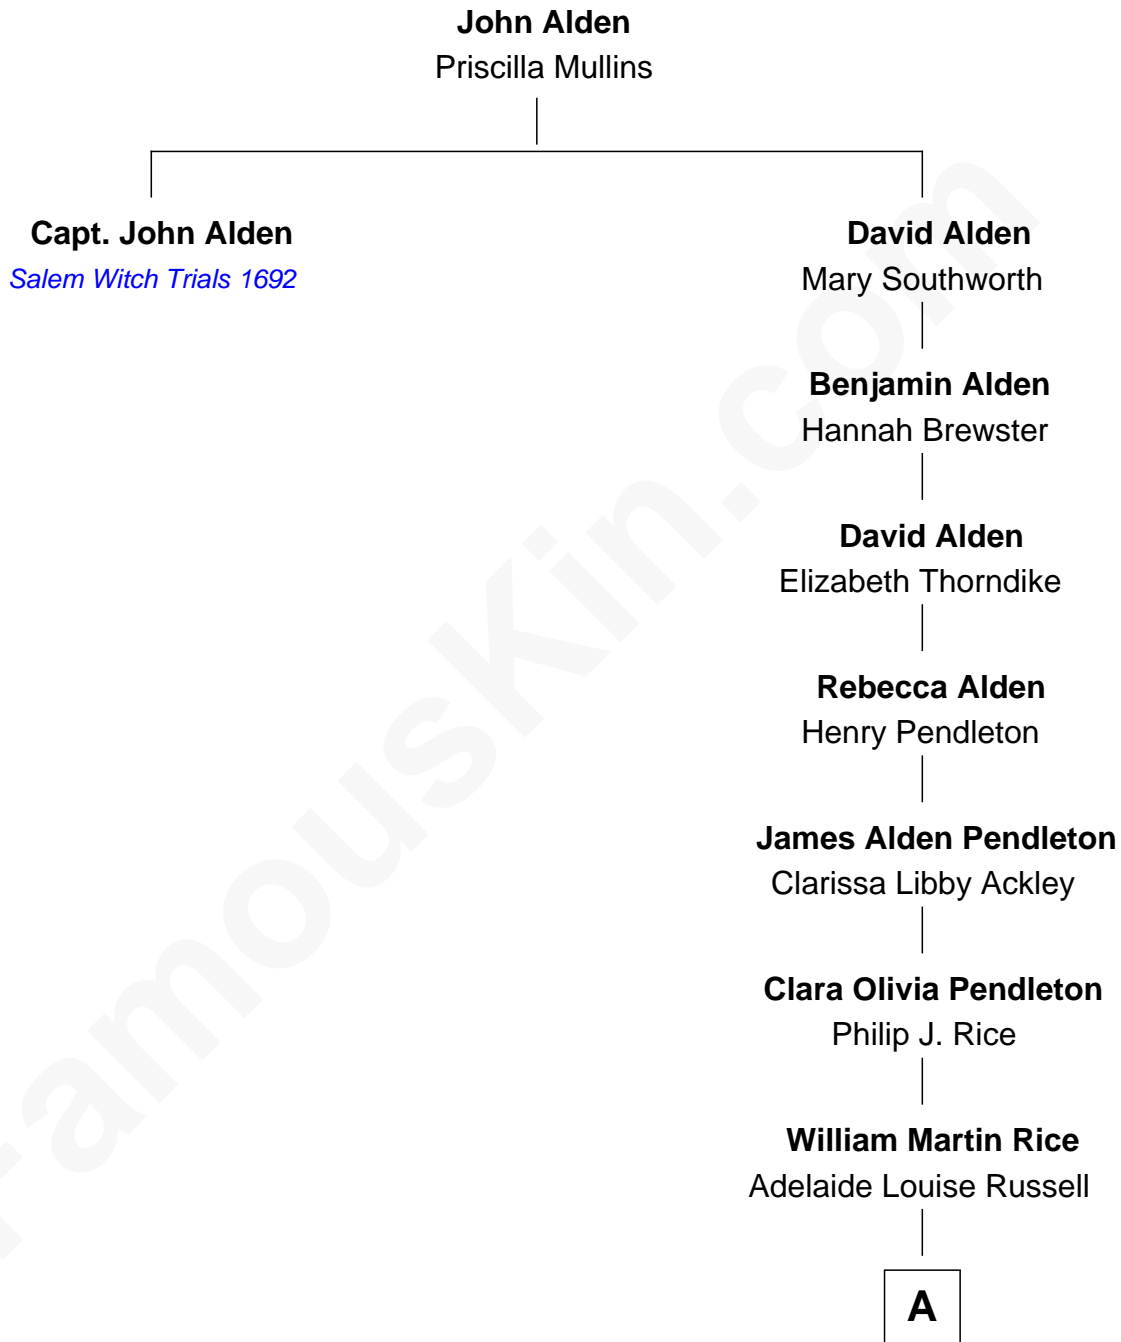

FamousKin.com Relationship Chart of

Capt. John Alden
Accused of Witchcraft, Salem 1692

6th great-granduncle of

Eva Marie Saint
TV and Movie Actress

A

—
Eva Marie Rice
John Merle Saint

—
Eva Marie Saint
TV and Movie Actress

FamousKin.com