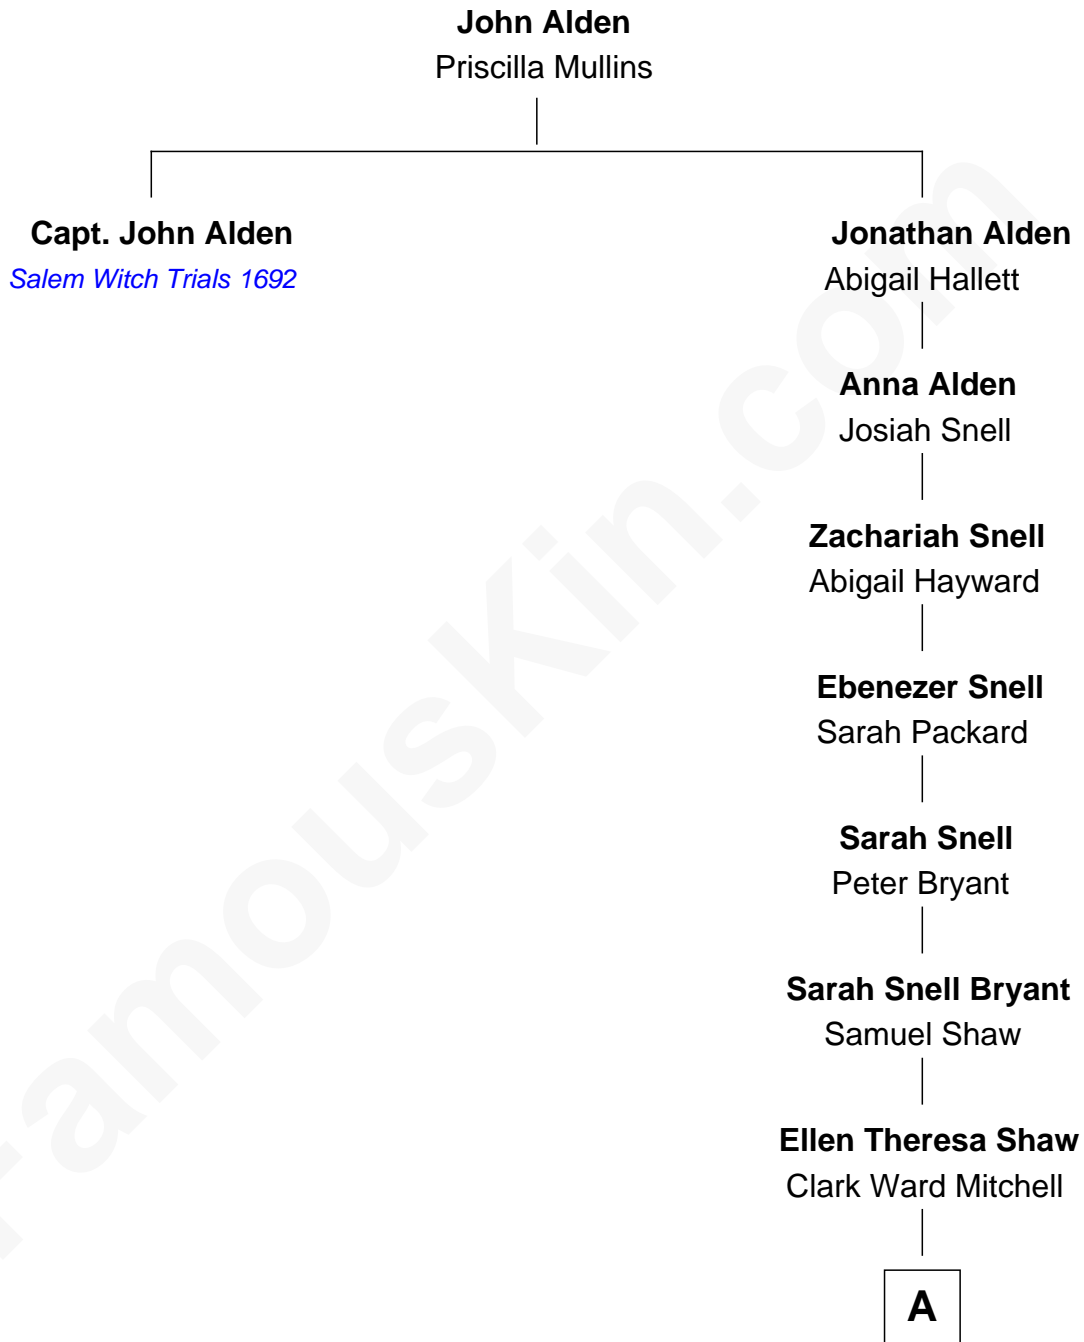

FamousKin.com Relationship Chart of

Capt. John Alden
Accused of Witchcraft, Salem 1692

7th great-granduncle of

Julia Child
American Chef, Author and TV Personality

A

Julia Clark Mitchell

Byron Weston

Julia Carolyn Weston