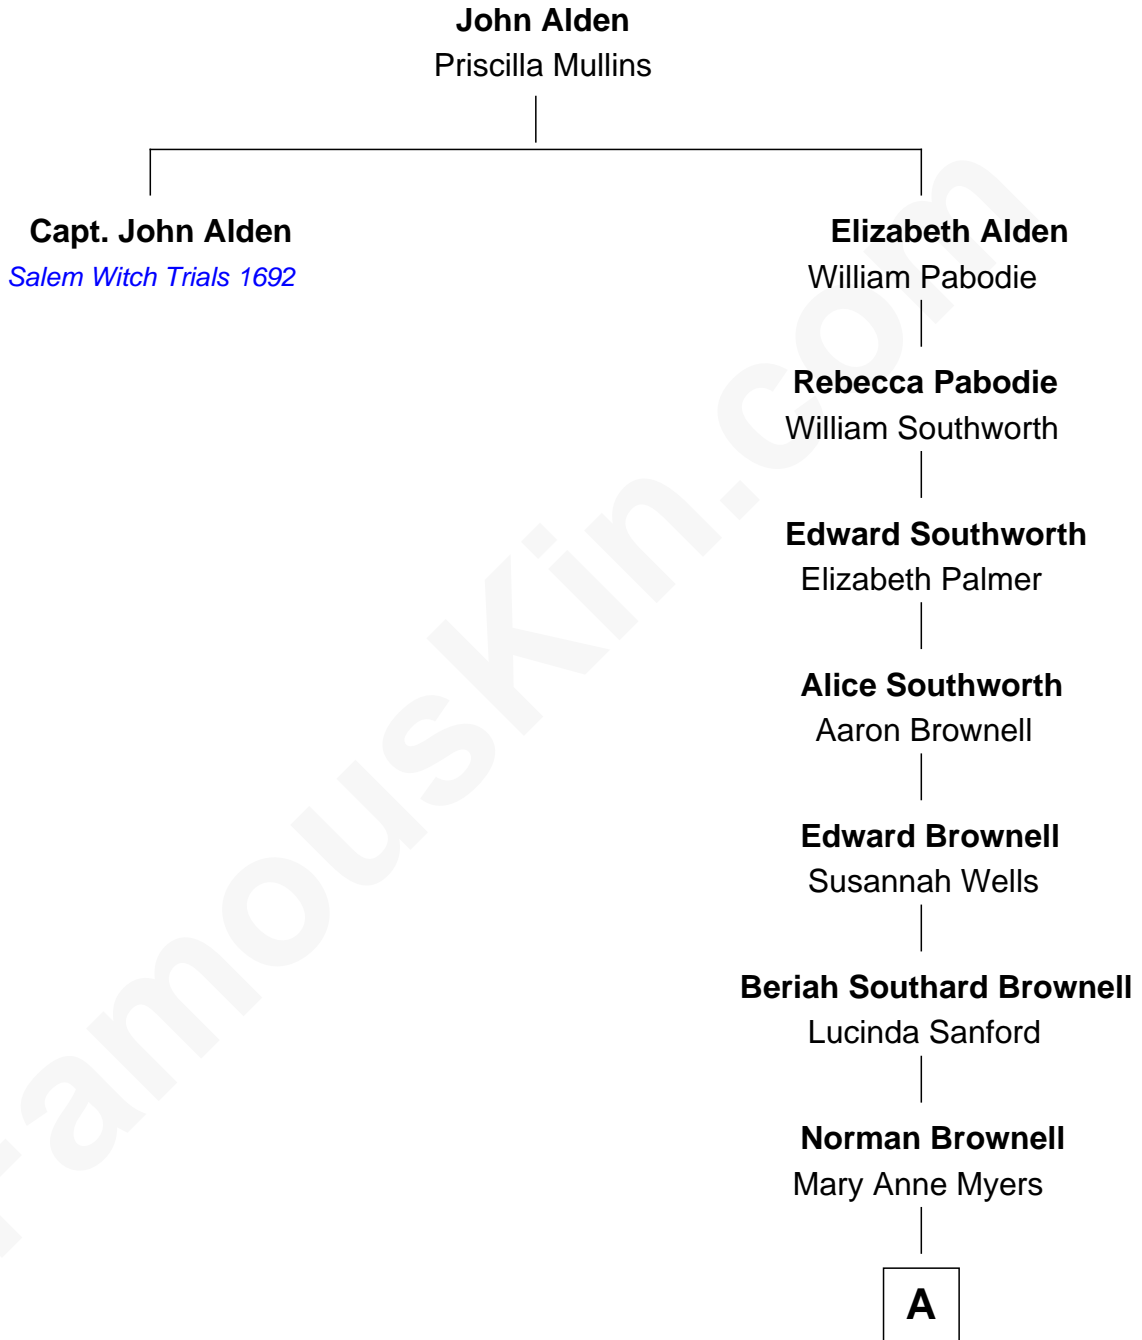

FamousKin.com Relationship Chart of

Capt. John Alden
Accused of Witchcraft, Salem 1692

9th great-granduncle of

James Brolin
TV and Movie Actor

A

|
Albert Sanford Brownell
Angeline Augusta Wetherbee
| *Adopted*

Helen Aline Brownell
Ozro Edward Mansur

|
Alan J. Mansur
Gertrude K. Stone

|
Helen Sue Mansur
Henry Hurst Bruderlin

|
James Brolin
TV and Movie Actor

FamousKin.com