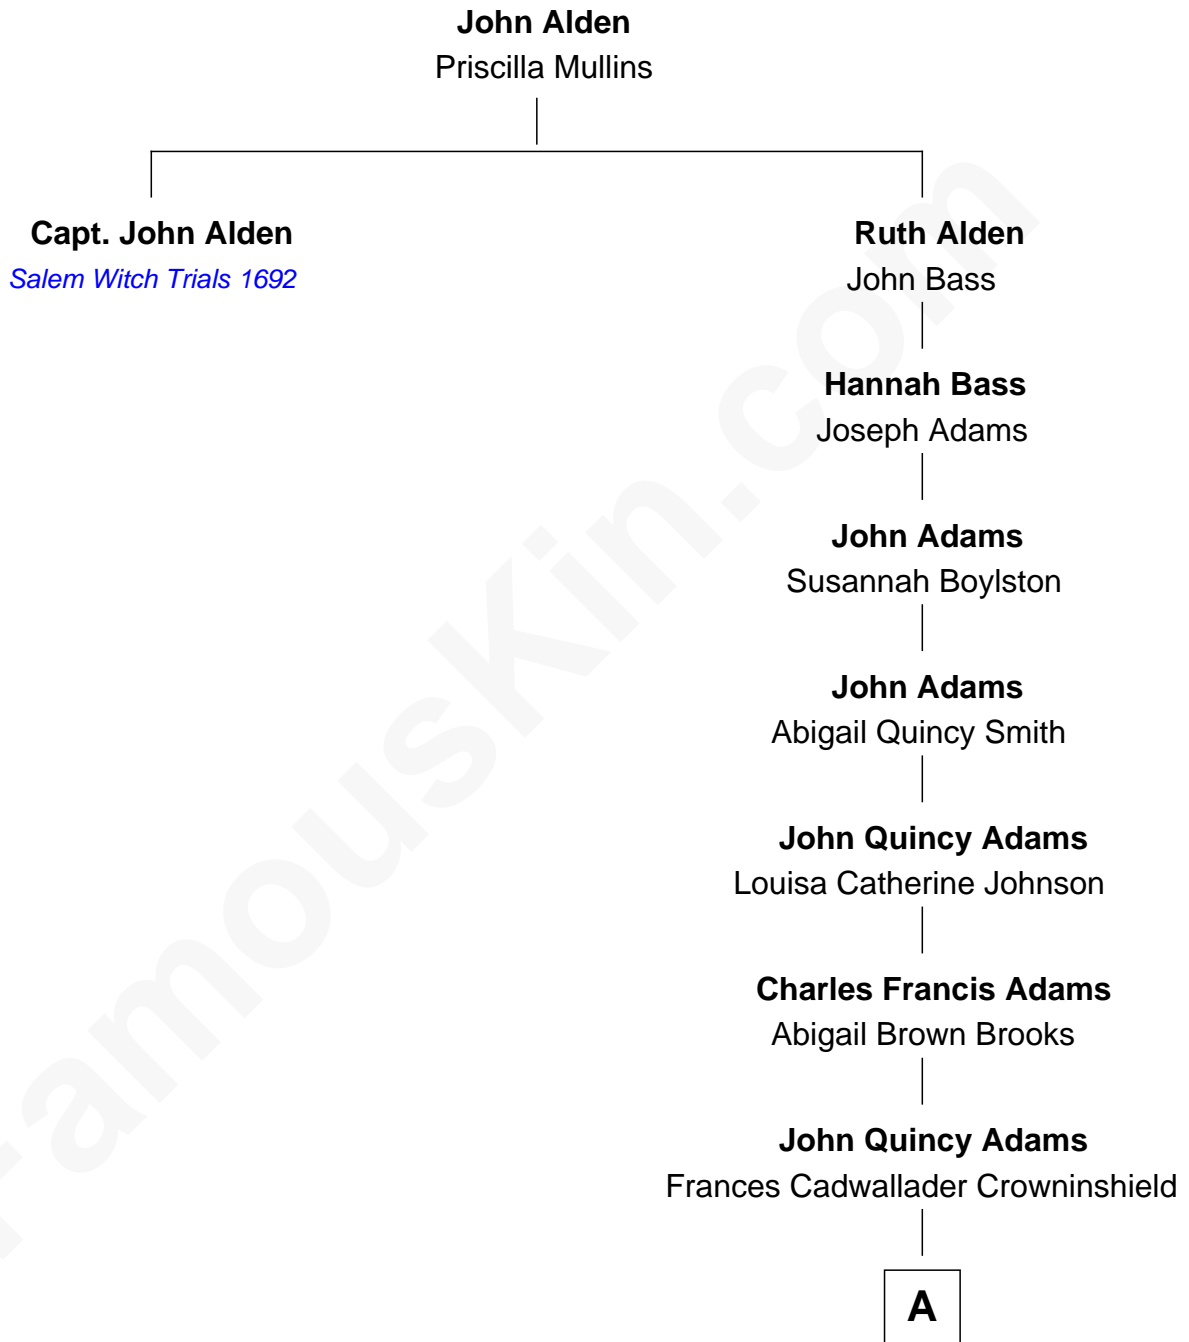

# FamousKin.com Relationship Chart of

**Capt. John Alden**  
*Accused of Witchcraft, Salem 1692*

7th great-granduncle of

**John Adams Morgan**  
*1952 Olympic Sailing Gold Medalist*

A

Charles Francis Adams