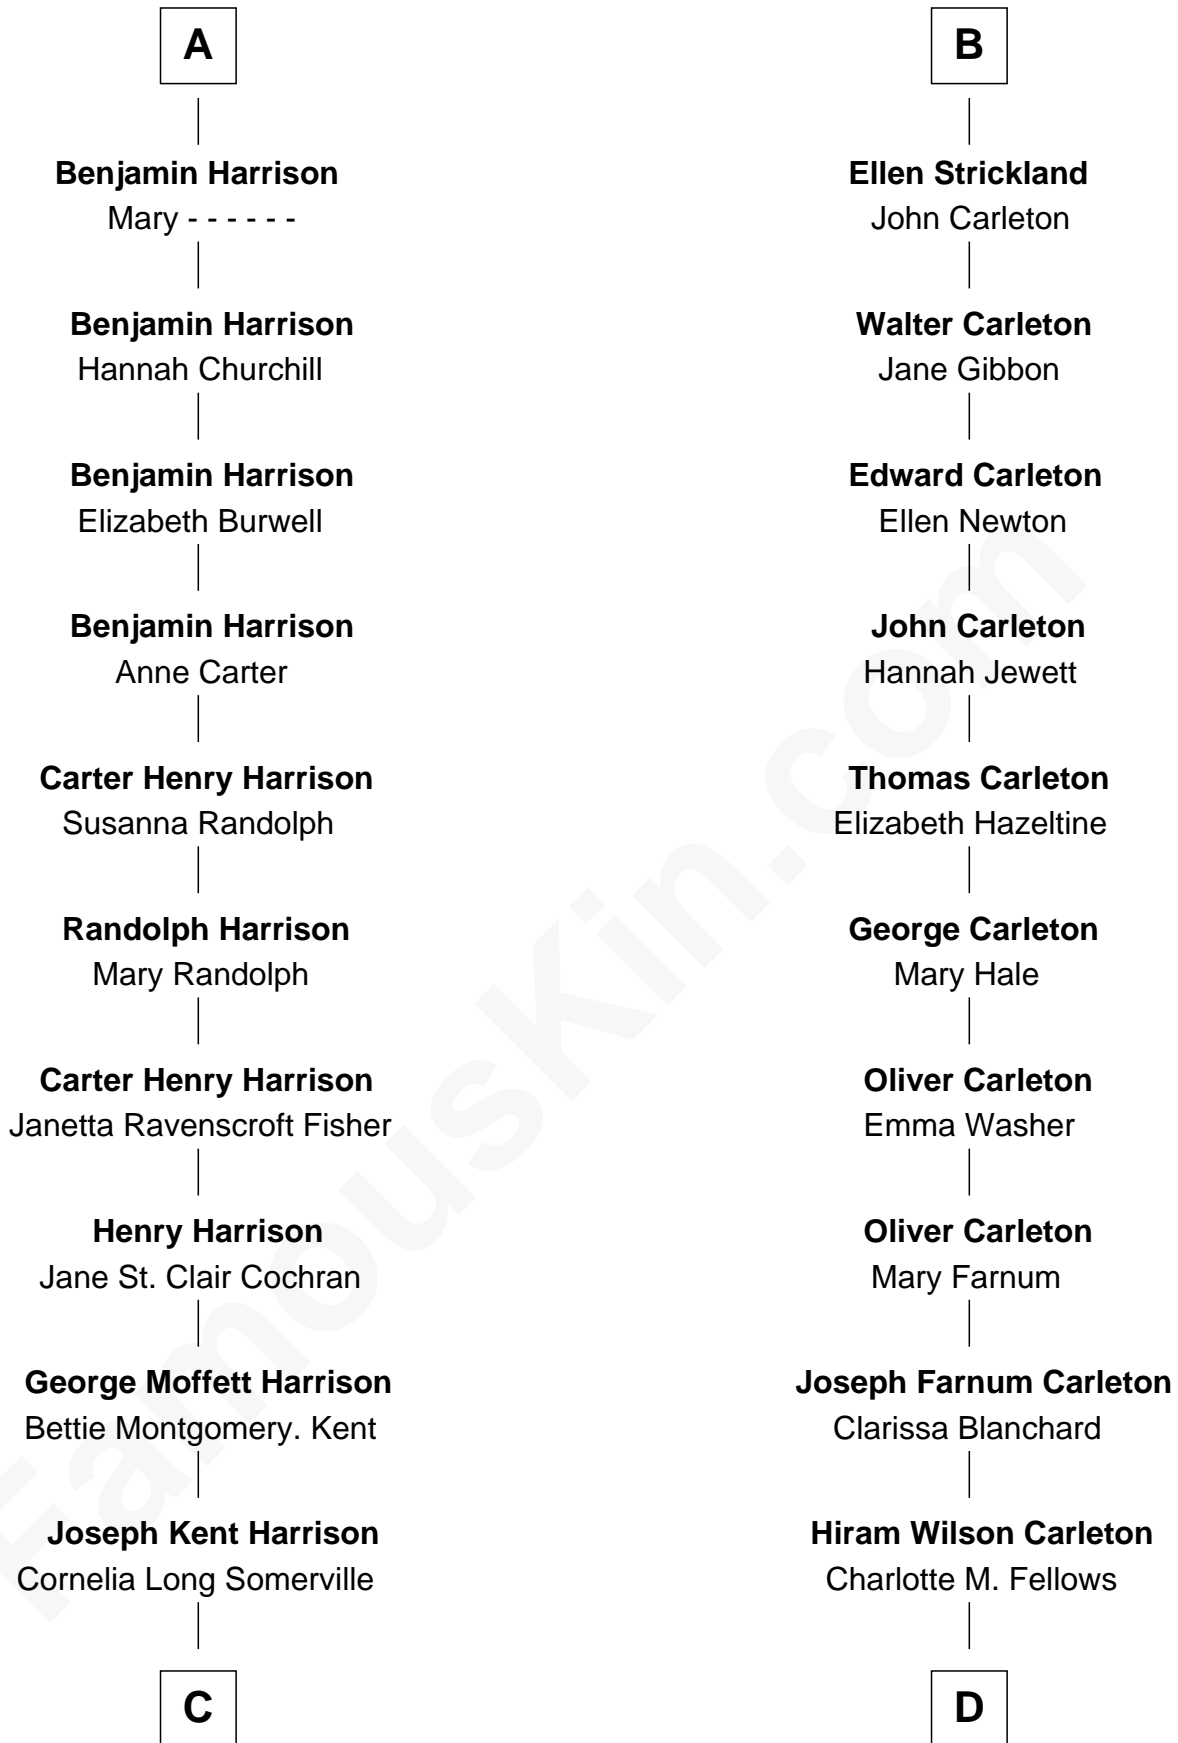

# FamousKin.com Relationship Chart of

**Edward Norton**

*Movie Actor*

19th cousin 1 time removed of

**Mickey Rourke**

*Movie Actor*

**Margaret de Stafford**

Sir Ralph Neville

**C**

**Betty Kent Harrison**  
Edward Mower Norton

**Edward Mower Norton**  
Lydia Robinson Rouse

**Edward Norton**  
*Movie Actor*

**D**

**Joseph Clinton Carleton**  
Maud Alice Fitts

**Hazel May Carleton**  
Leonard Ernest Cameron

**Annette Elizabeth Cameron**  
Philip Andrew Rourke

**Mickey Rourke**  
*Movie Actor*