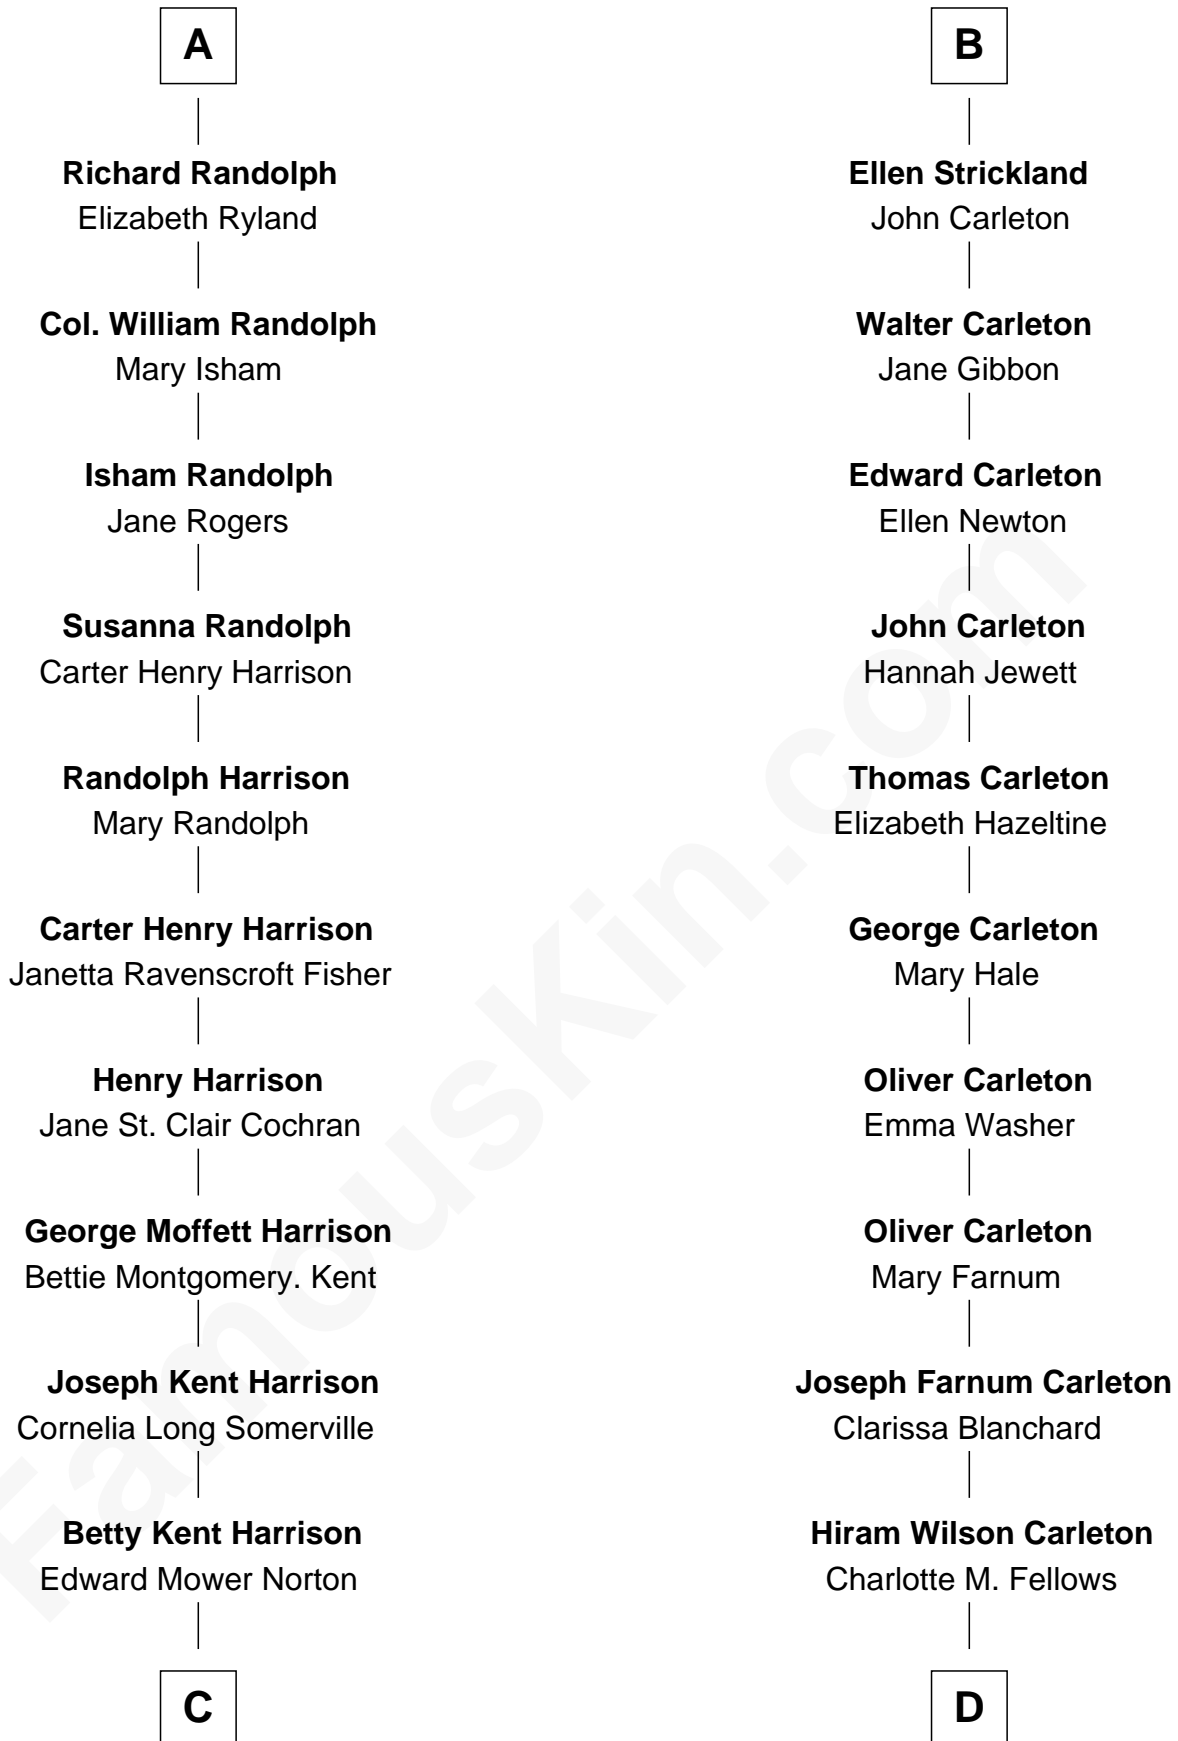

# FamousKin.com Relationship Chart of

**Edward Norton**

*Movie Actor*

18th cousin 2 times removed of

**Mickey Rourke**

*Movie Actor*

**Sir Ralph Neville**

*with wife*  
Joan Beaufort

Sir Christopher Ward

**Anne Tanfield**

Clement Vincent

**Anne Ward**

Sir Ralph Neville

**Elizabeth Vincent**

Richard Lane

**Katherine Neville**

Sir Walter Strickland

**Dorothy Lane**

William Randolph

**Walter Strickland**

Agnes - - - - -

**A**

**B**

**C**

**Edward Mower Norton**

Lydia Robinson Rouse

**Edward Norton**

*Movie Actor*

**D**

**Joseph Clinton Carleton**

Maud Alice Fitts

**Hazel May Carleton**