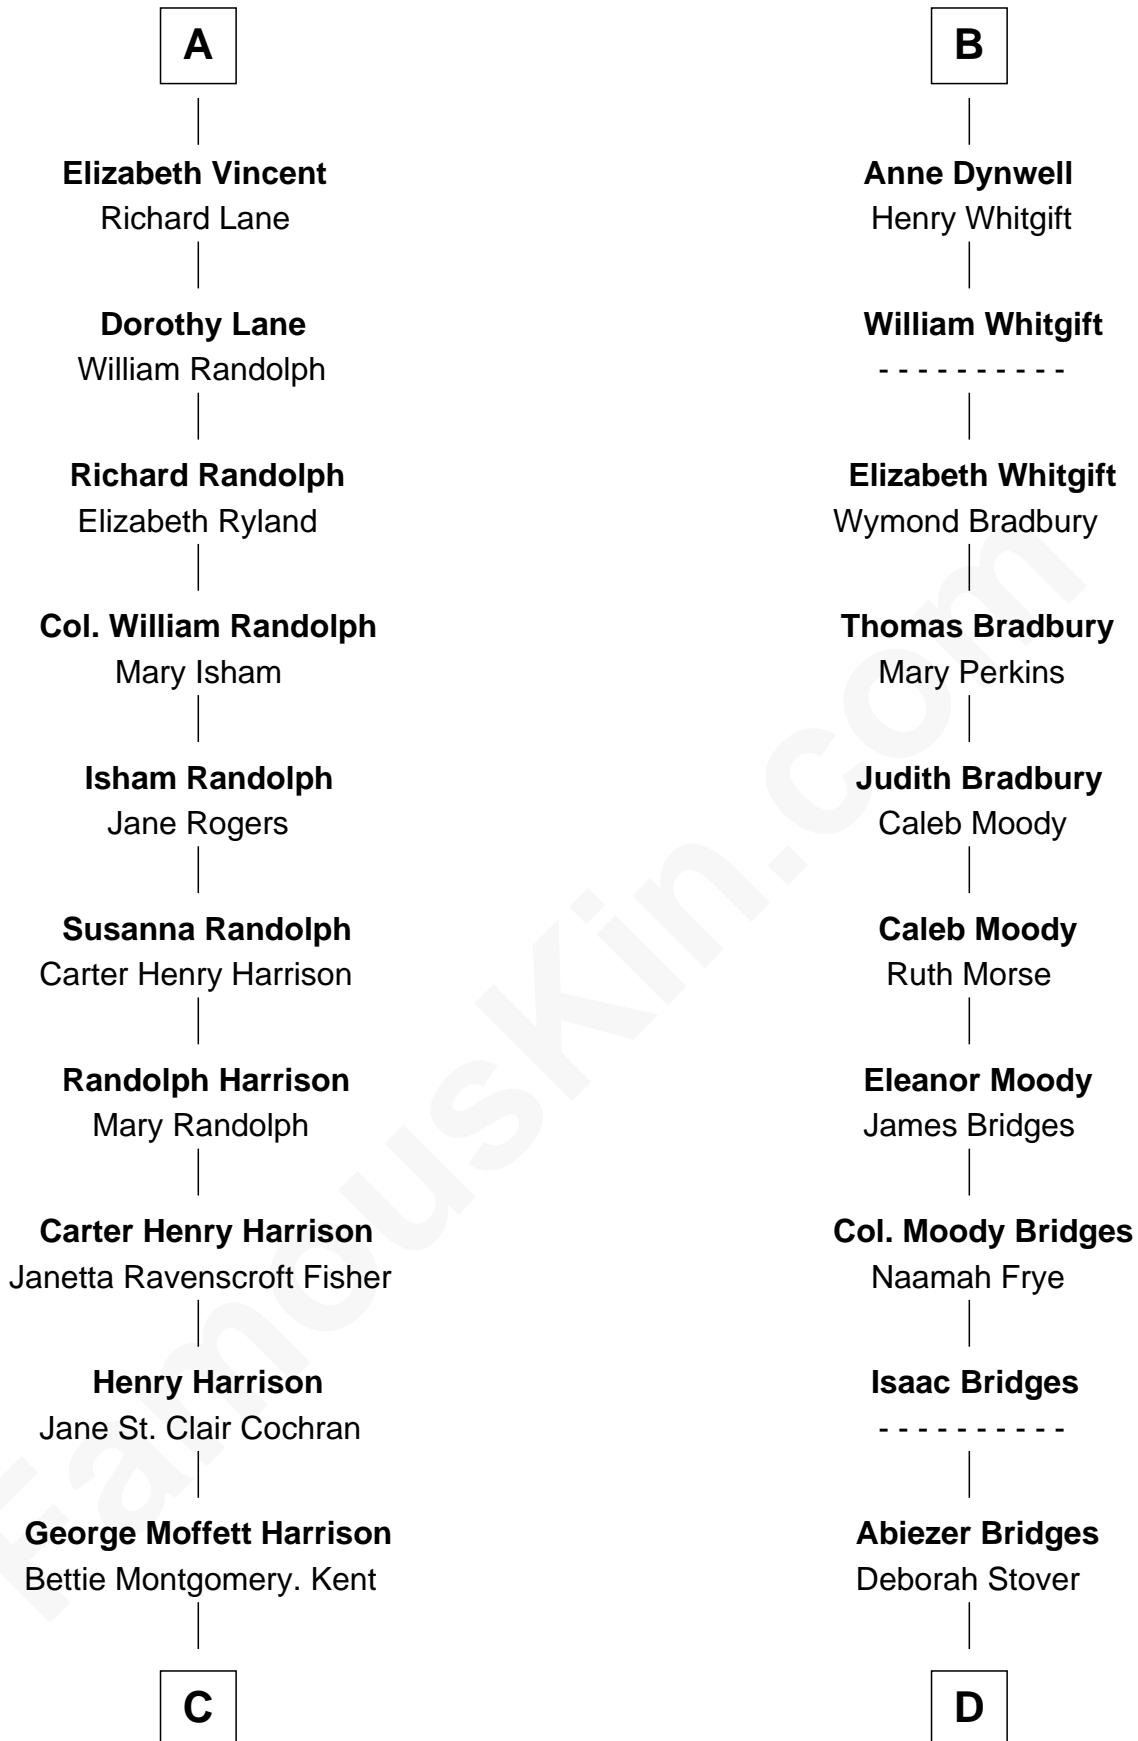

# FamousKin.com Relationship Chart of

**Edward Norton**

*Movie Actor*

20th cousin of

**Owen Brewster**

*54th Governor of Maine*

**C**

**Joseph Kent Harrison**  
Cornelia Long Somerville

**Betty Kent Harrison**  
Edward Mower Norton

**Edward Mower Norton**  
Lydia Robinson Rouse

**Edward Norton**  
*Movie Actor*

**D**

**Rev. Otis Bridges**  
Margaret Owen

**Owen W. Bridges**  
Lydia A. - - - - -

**Carrie S. Bridges**  
William Edmund Brewster

**Owen Brewster**  
*54th Governor of Maine*

FamousKin.com