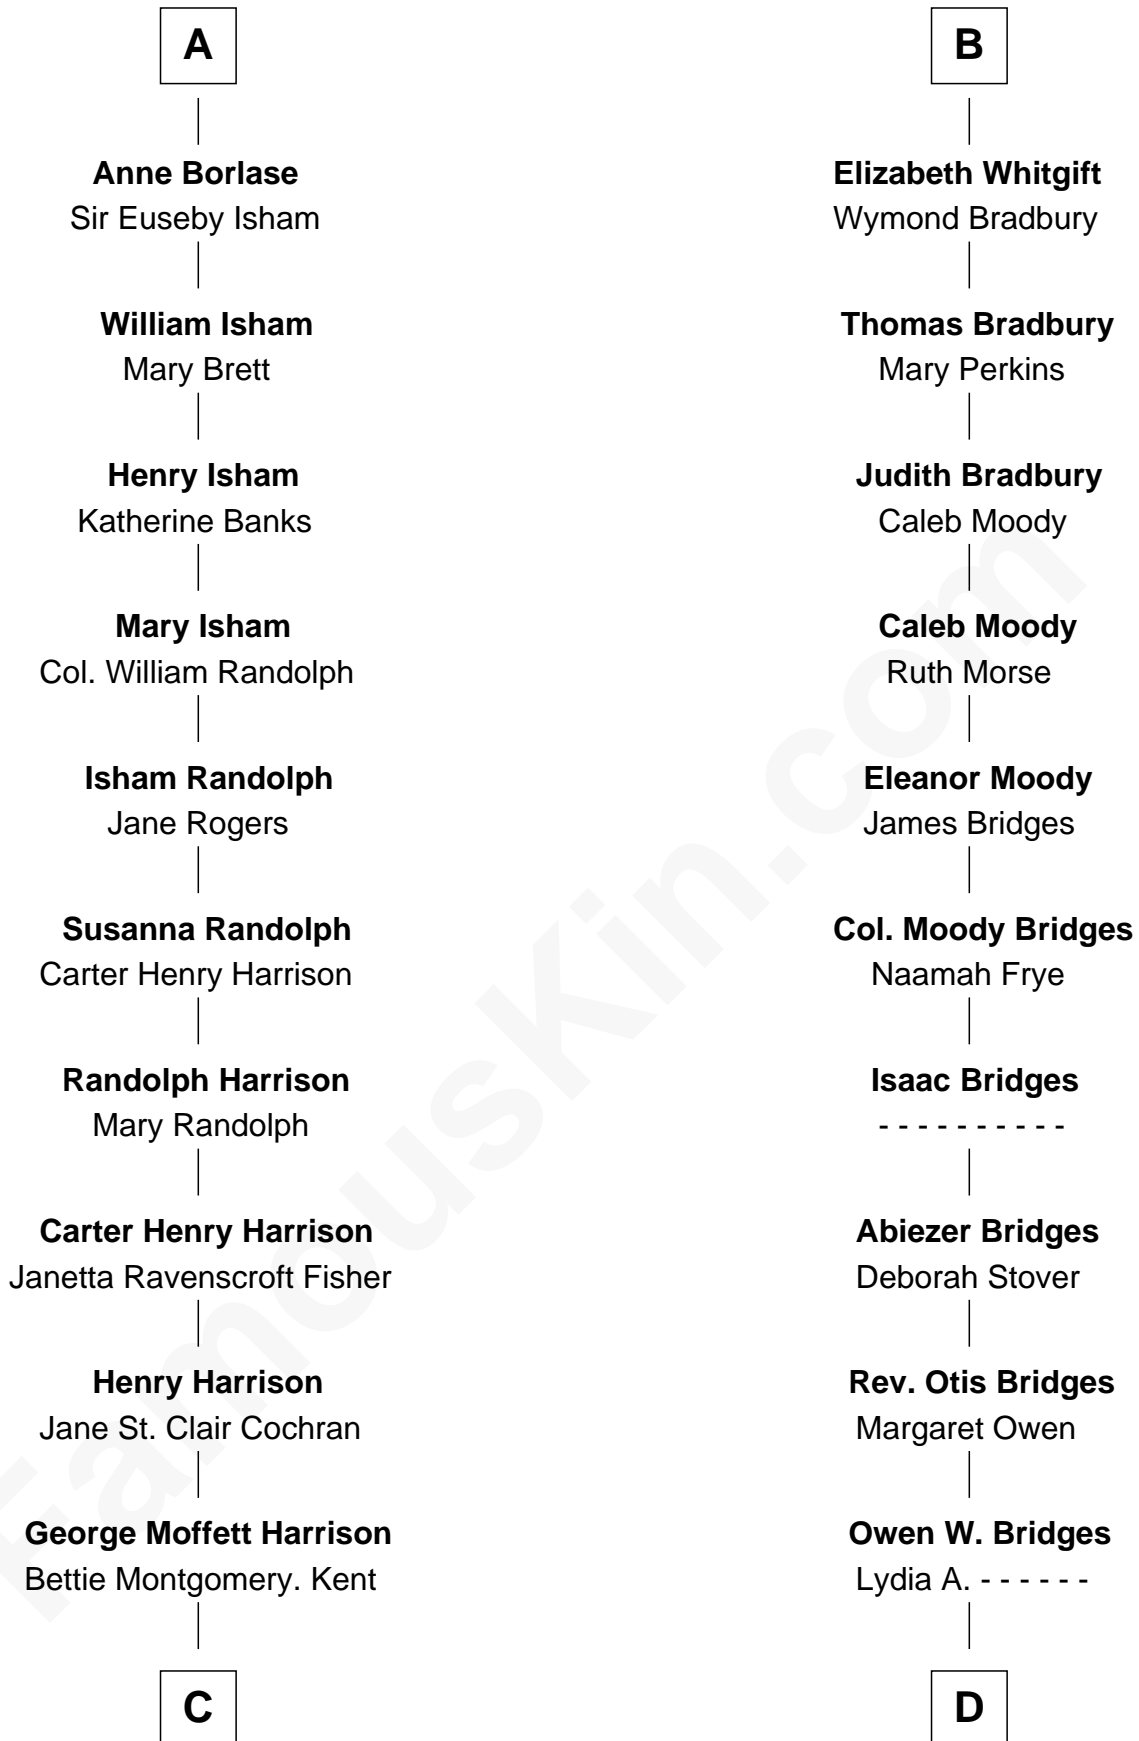

FamousKin.com Relationship Chart of

Edward Norton

Movie Actor

18th cousin 2 times removed of

Owen Brewster

54th Governor of Maine

William Pert
Joan le Scrope

C

Joseph Kent Harrison
Cornelia Long Somerville

Betty Kent Harrison
Edward Mower Norton

Edward Mower Norton
Lydia Robinson Rouse

Edward Norton
Movie Actor

D

Carrie S. Bridges
William Edmund Brewster

Owen Brewster
54th Governor of Maine