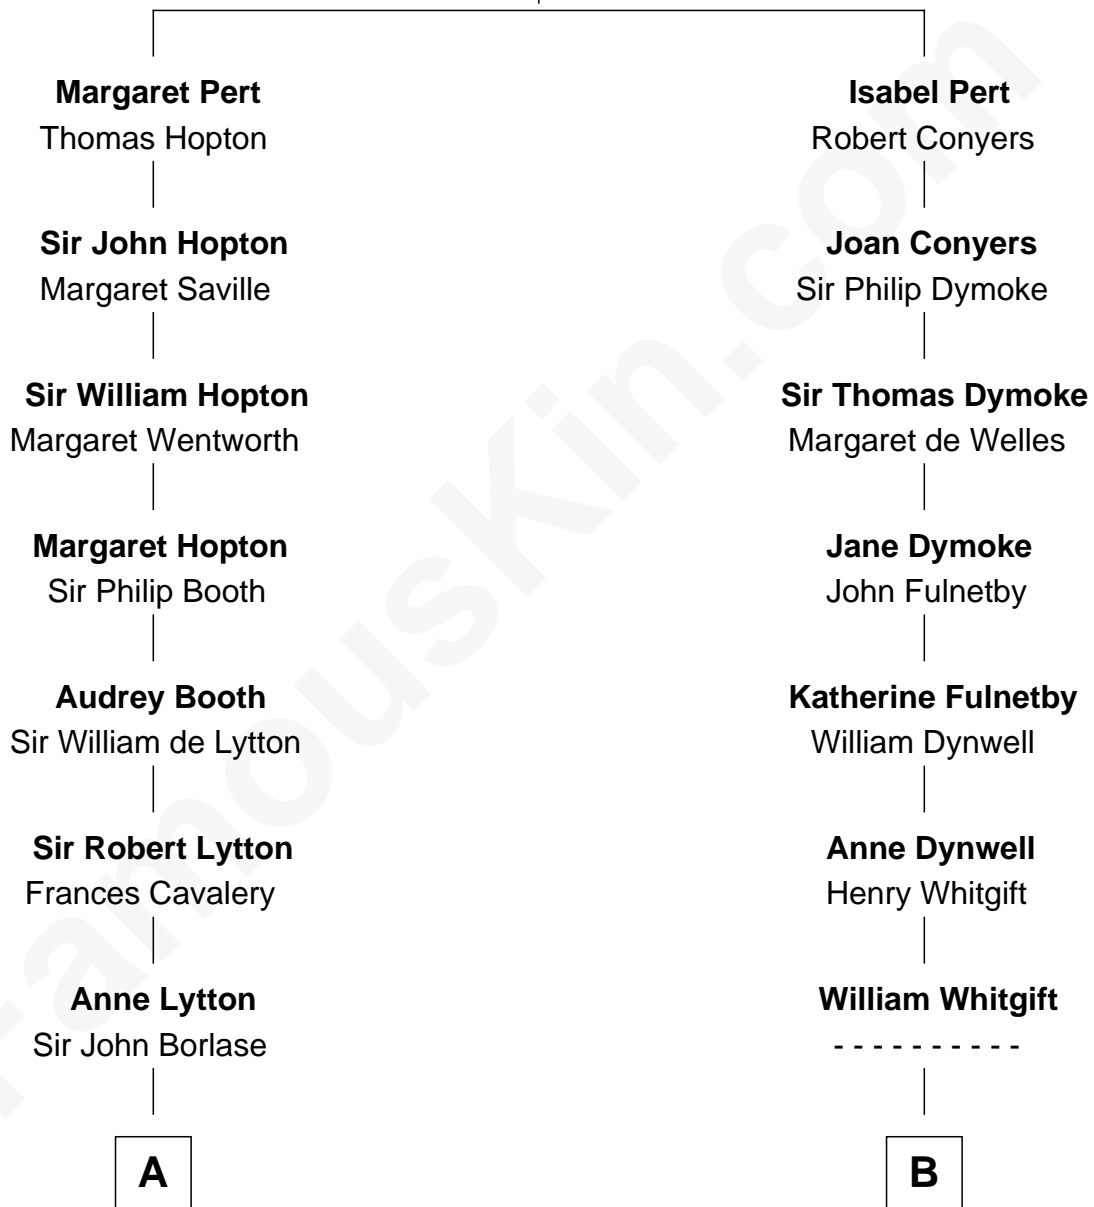

FamousKin.com Relationship Chart of

Edward Norton

Movie Actor

18th cousin 2 times removed of

Owen Brewster

54th Governor of Maine

William Pert
Joan le Scrope

C

Joseph Kent Harrison
Cornelia Long Somerville

Betty Kent Harrison
Edward Mower Norton

Edward Mower Norton
Lydia Robinson Rouse

Edward Norton
Movie Actor

D

Carrie S. Bridges
William Edmund Brewster

Owen Brewster
54th Governor of Maine