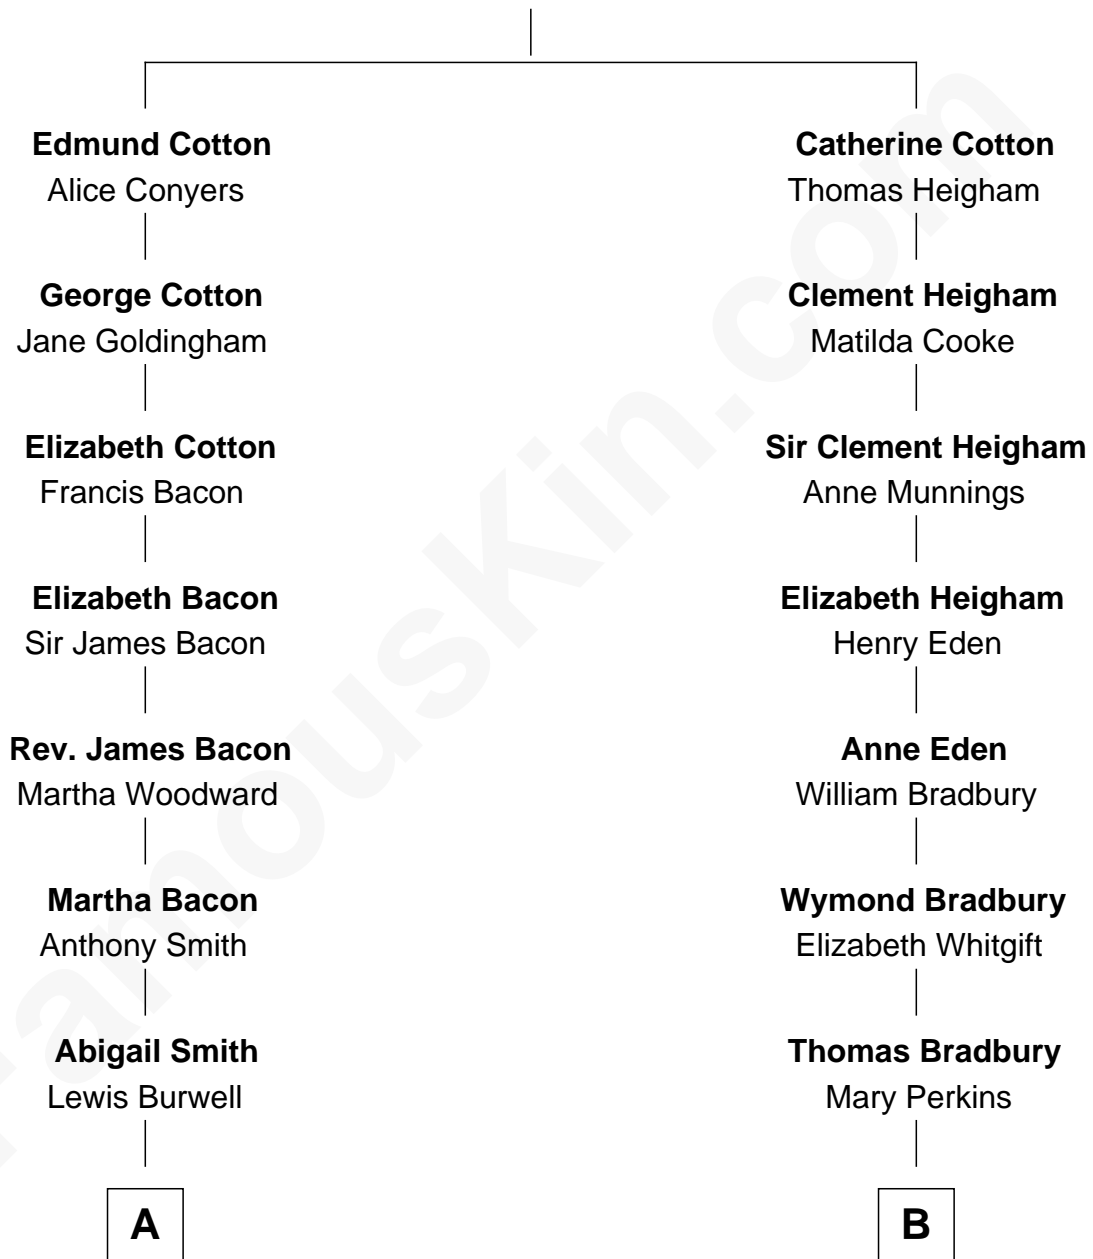

FamousKin.com Relationship Chart of

Edward Norton

Movie Actor

16th cousin 1 time removed of

Owen Brewster

54th Governor of Maine

William Cotton

Alice Abbott

Edward Norton photo by [David Shankbone](#) (CC BY 3.0)