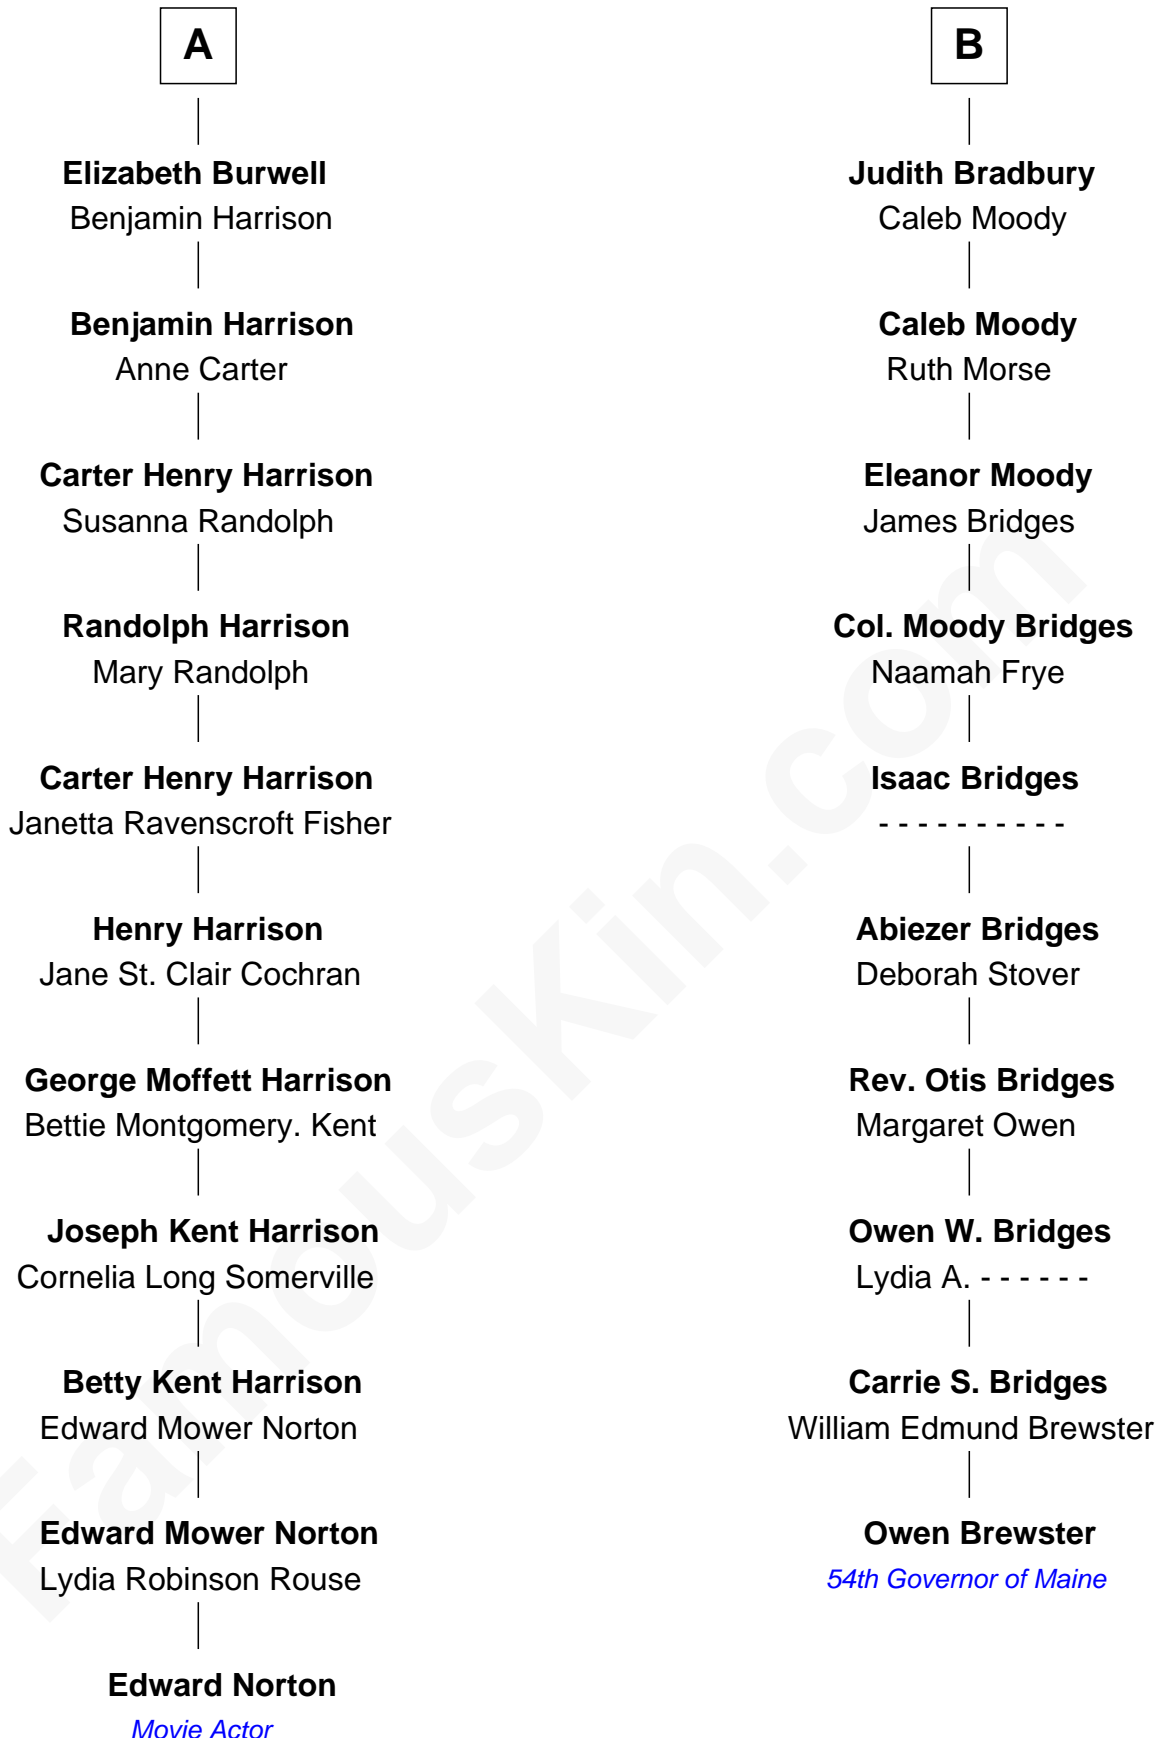

FamousKin.com Relationship Chart of

Edward Norton

Movie Actor

16th cousin 1 time removed of

Owen Brewster

54th Governor of Maine

William Cotton

Alice Abbott

Edward Norton photo by [David Shankbone](#) (CC BY 3.0)