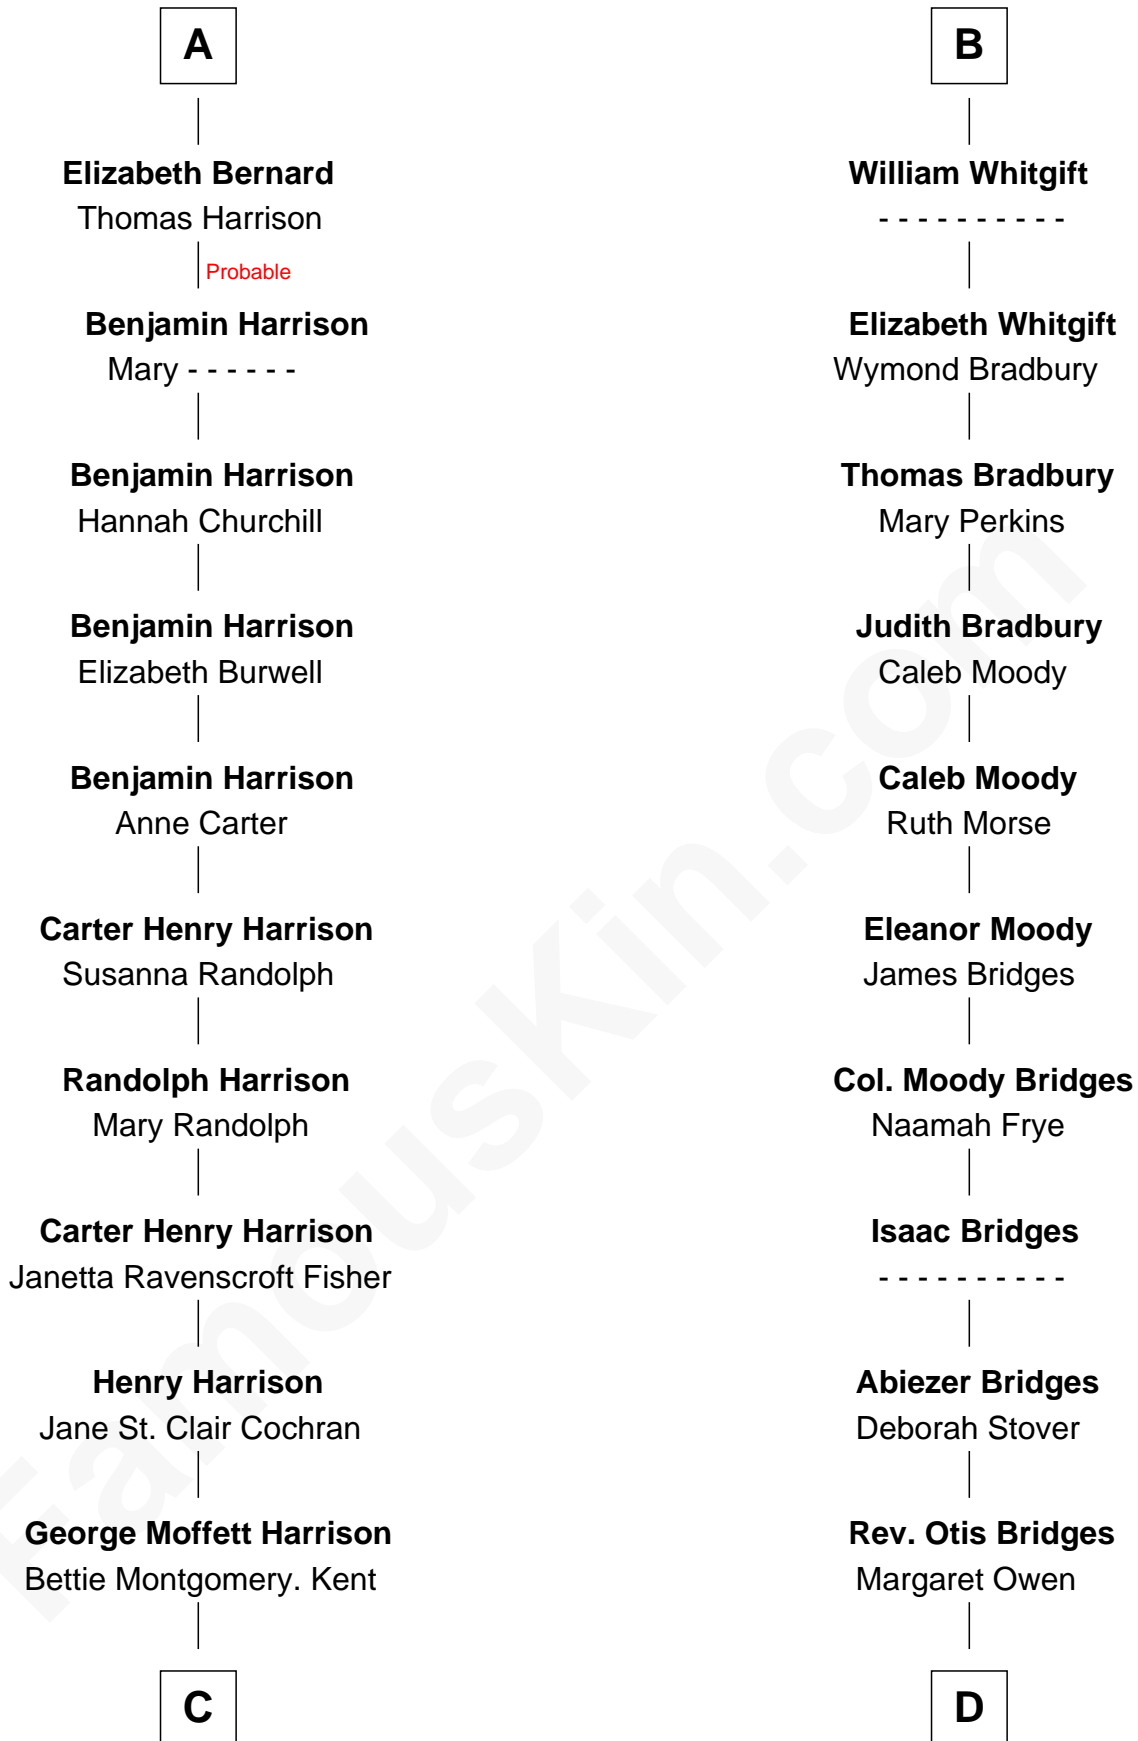

FamousKin.com Relationship Chart of

Edward Norton

Movie Actor

19th cousin 1 time removed of

Owen Brewster

54th Governor of Maine

John de Welles

Maud de Roos

Eleanor de Mowbray

Eudo de Welles

Maud de Greystoke

Sir Lionel de Welles

Joan de Waterton

Margaret de Welles

Sir Thomas Dymoke

Jane Dymoke

John Fulnetby

Katherine Fulnetby

William Dynwell

Anne Dynwell

Henry Whitgift

B

C

Joseph Kent Harrison
Cornelia Long Somerville

Betty Kent Harrison
Edward Mower Norton

Edward Mower Norton
Lydia Robinson Rouse

Edward Norton
Movie Actor

D

Owen W. Bridges
Lydia A. -----

Carrie S. Bridges
William Edmund Brewster

Owen Brewster
54th Governor of Maine