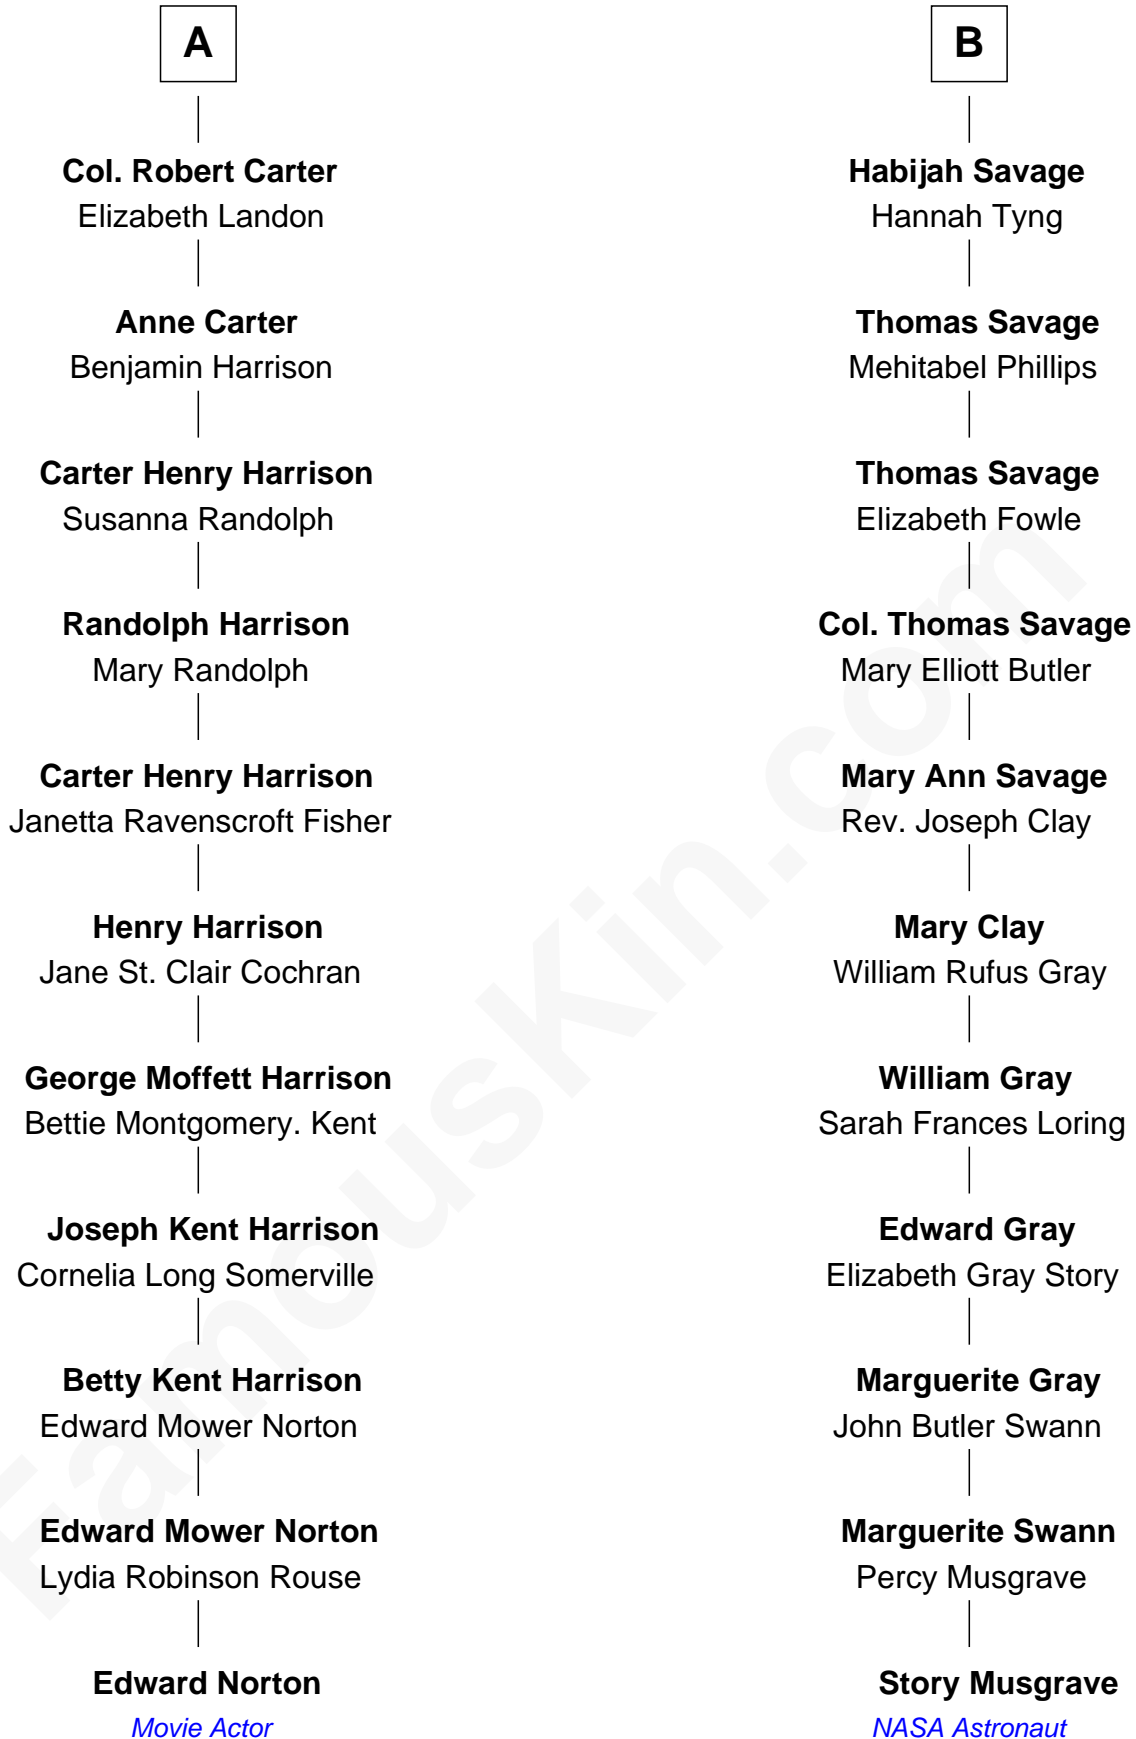

FamousKin.com Relationship Chart of

Edward Norton

Movie Actor

17th cousin of

Story Musgrave

NASA Astronaut

Sir Thomas Blount
Margaret de Gresley

Edward Norton photo by [David Shankbone](#) (CC BY 3.0)