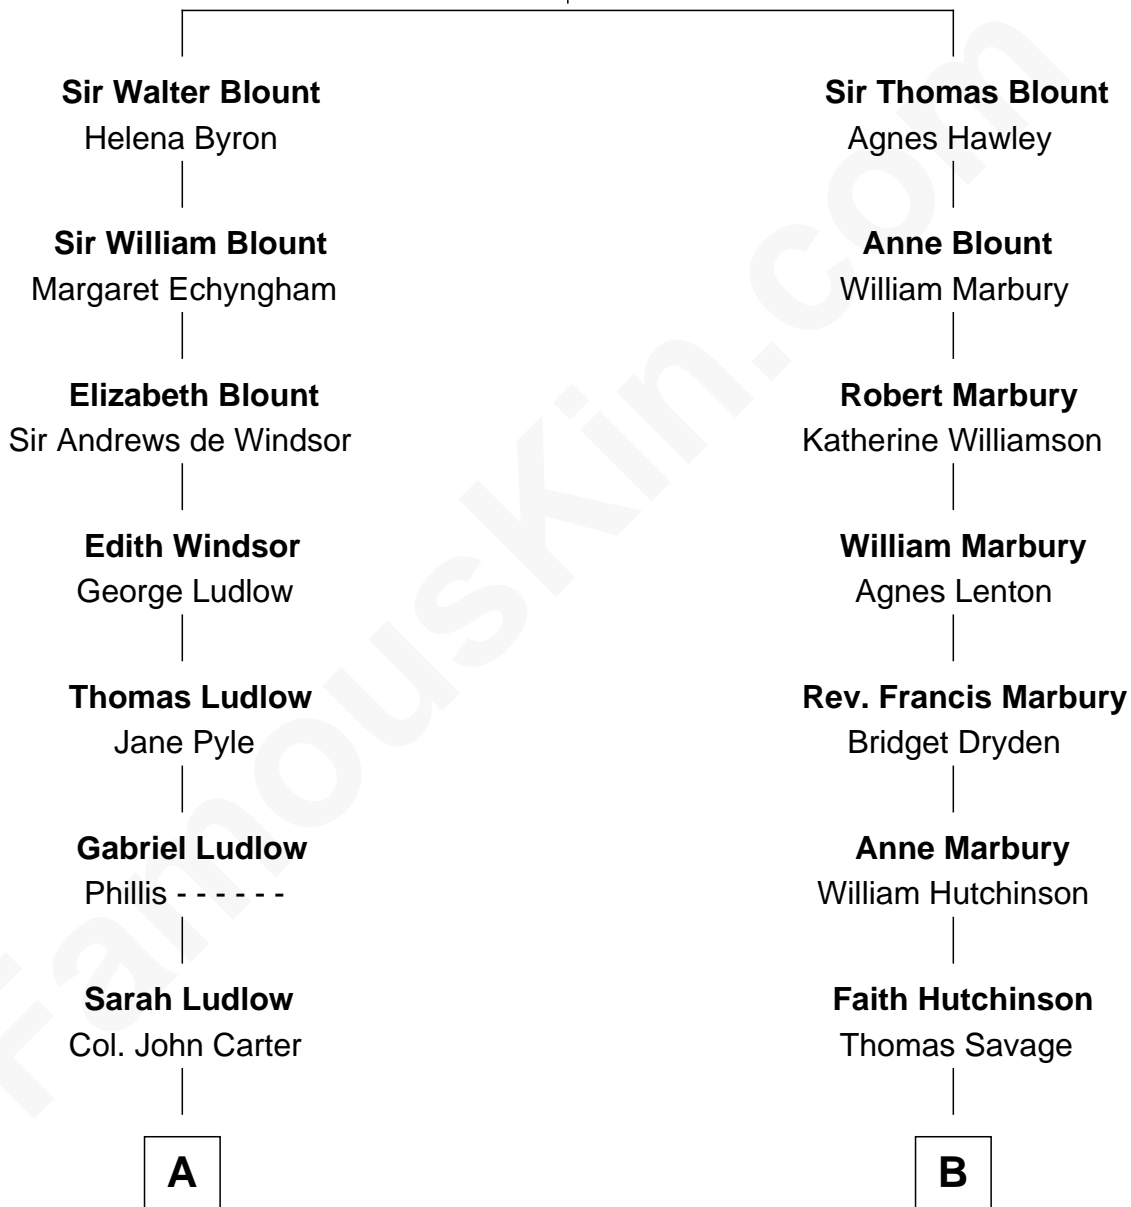

FamousKin.com Relationship Chart of

Edward Norton

Movie Actor

17th cousin of

Story Musgrave

NASA Astronaut

Sir Thomas Blount
Margaret de Gresley

Edward Norton photo by [David Shankbone](#) (CC BY 3.0)