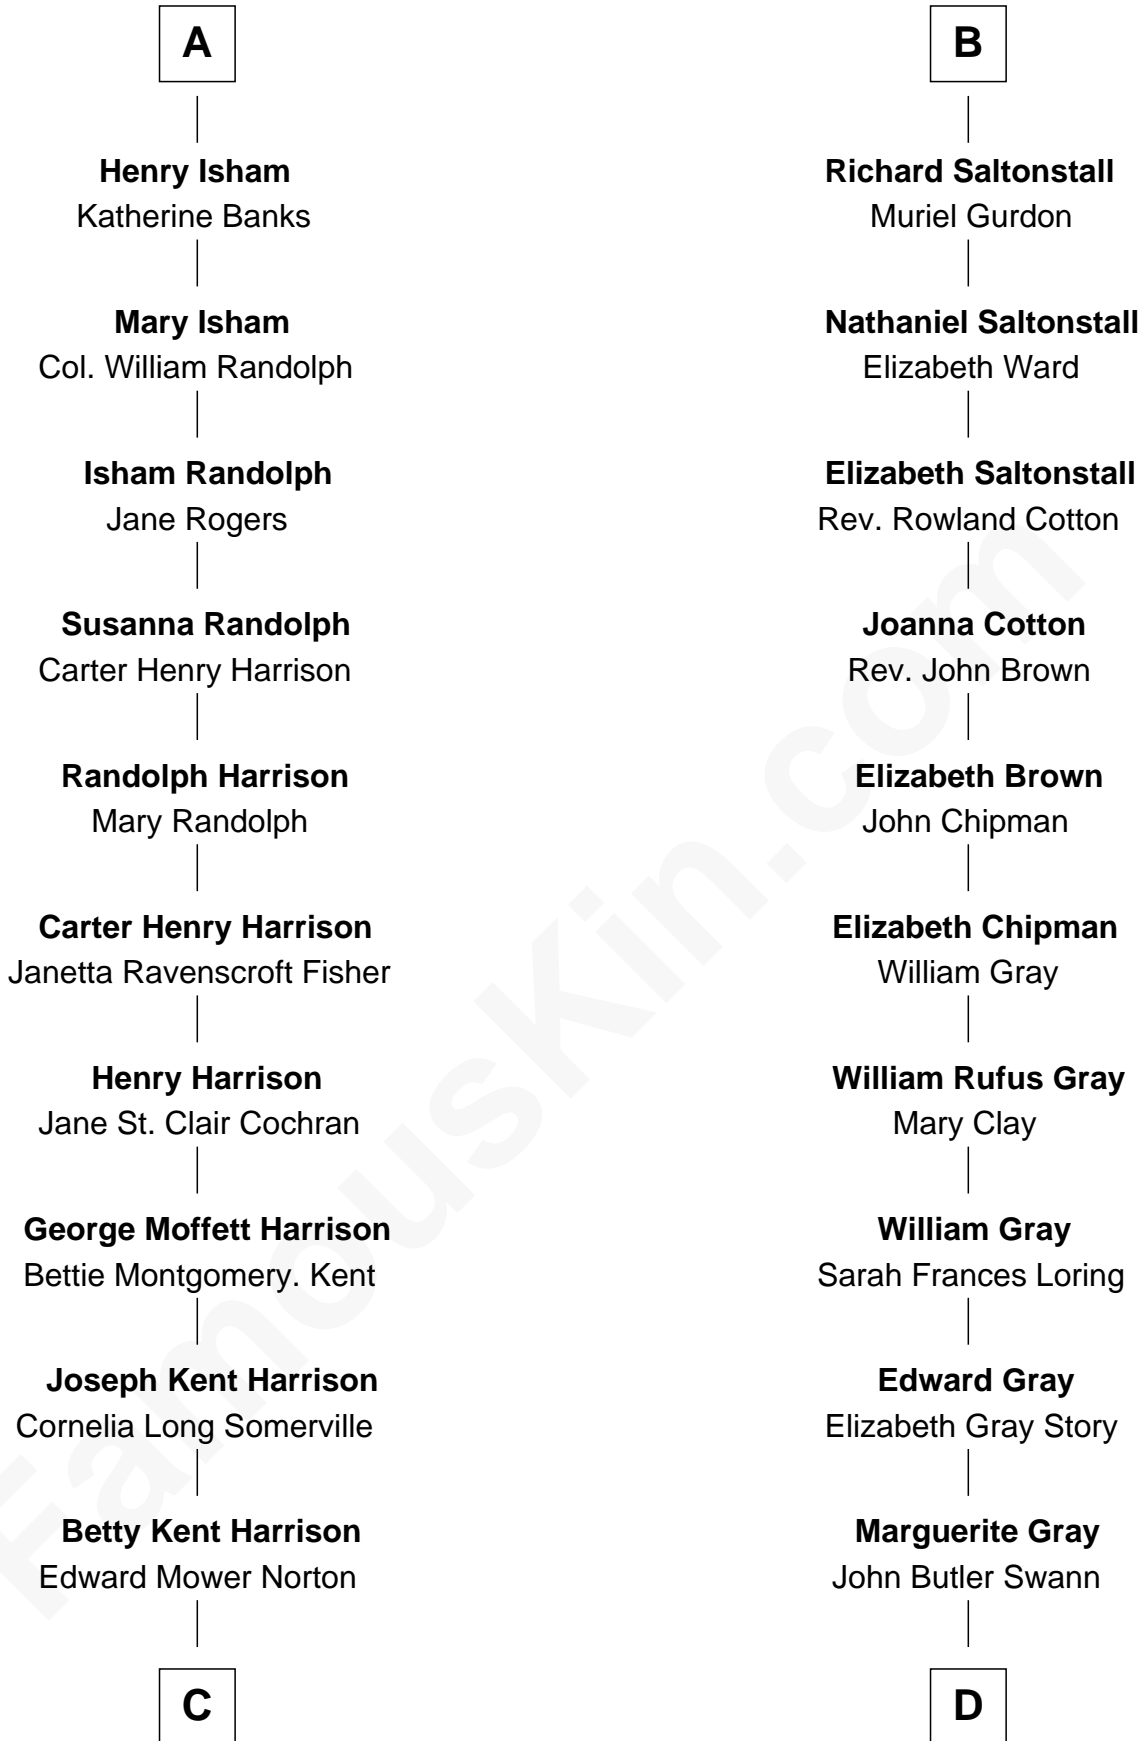

# FamousKin.com Relationship Chart of

**Edward Norton**

*Movie Actor*

18th cousin of

**Story Musgrave**

*NASA Astronaut*

**Sir John Hopton**

Margaret Saville

**Sir William Hopton**

Margaret Wentworth

**Margaret Hopton**

Sir Philip Booth

**Audrey Booth**

Sir William de Lytton

**Sir Robert Lytton**

Frances Cavalery

John Markenfield

**Sir Thomas Markenfield**

Eleanor Conyers

**Sir Ninian Markenfield**

Dorothy Gascoigne

**Alice Markenfield**

Sir Robert Mauleverer

**Dorothy Mauleverer**

John Kaye

**Robert Kaye**

Anne Flower

**Grace Kaye**

Richard Saltonstall

**B**

FamousKin.com