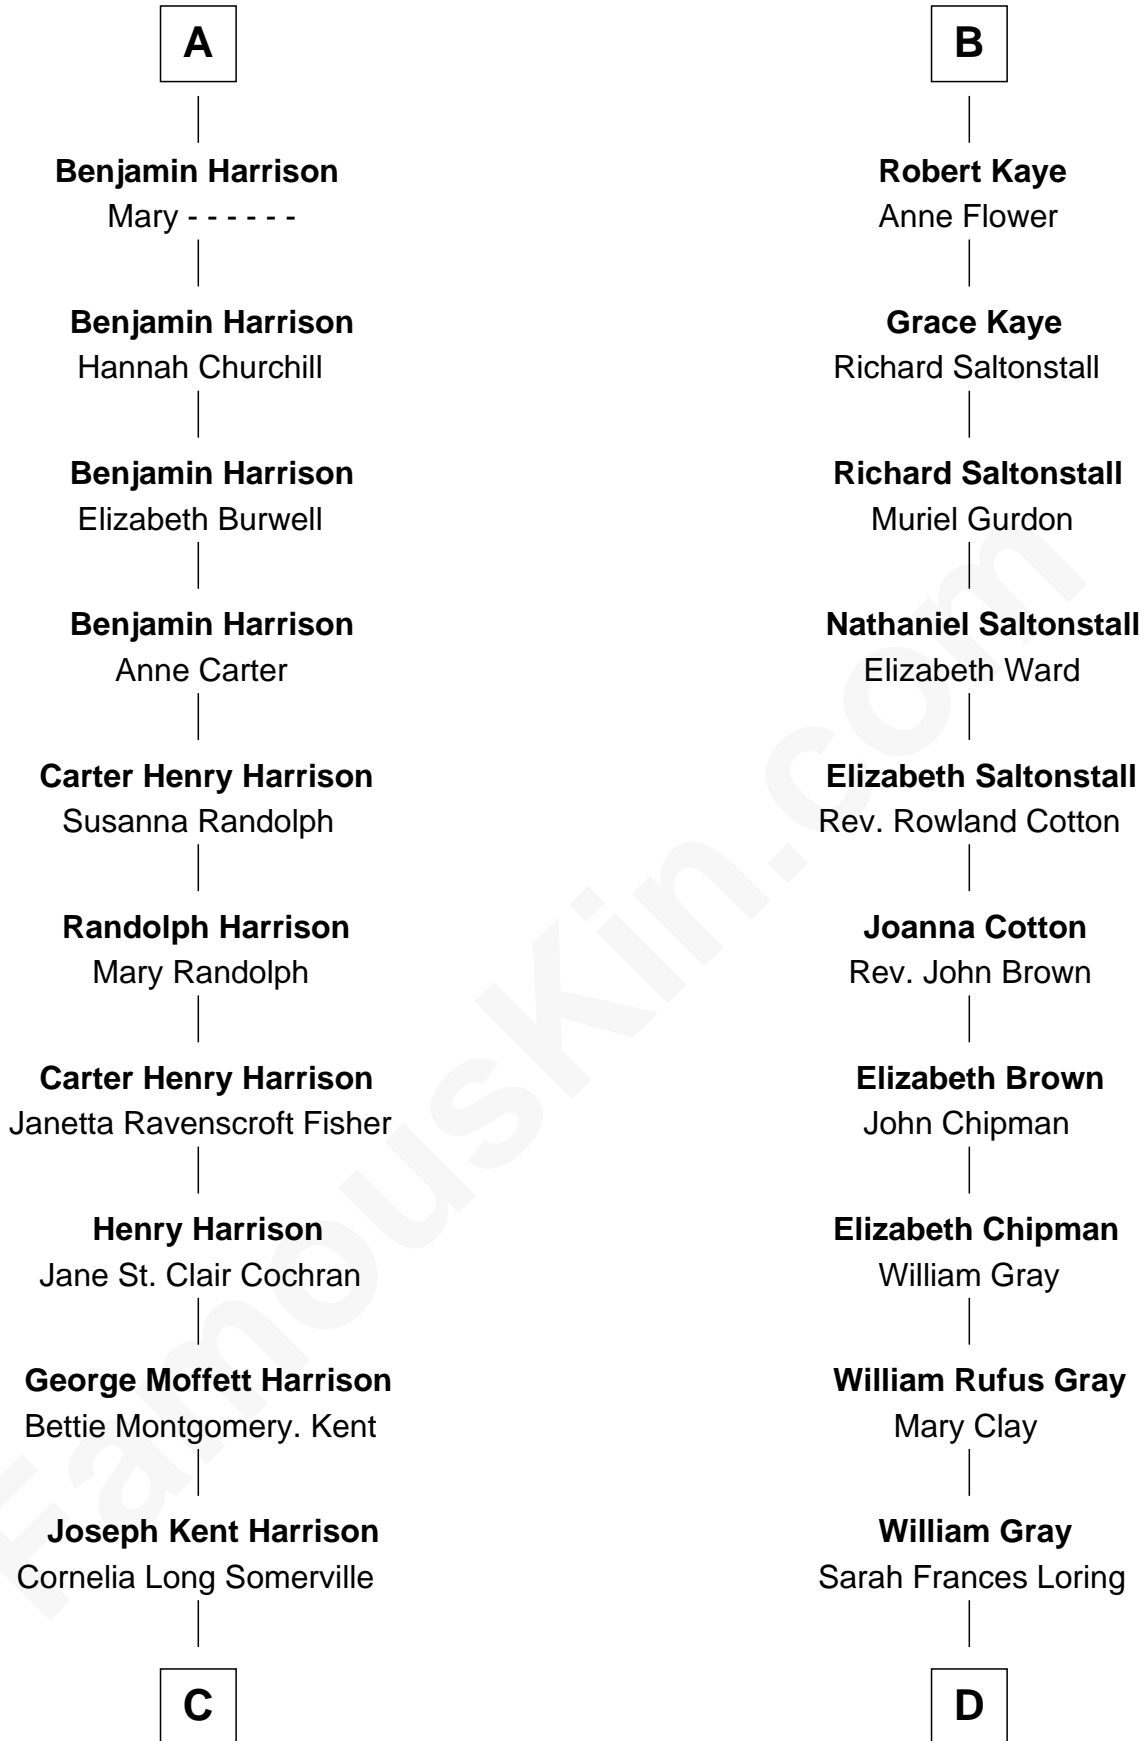

FamousKin.com Relationship Chart of

Edward Norton

Movie Actor

19th cousin 1 time removed of

Story Musgrave

NASA Astronaut

Margaret de Stafford

Sir Ralph Neville

C

Betty Kent Harrison
Edward Mower Norton

Edward Mower Norton
Lydia Robinson Rouse

Edward Norton
Movie Actor

D

Edward Gray
Elizabeth Gray Story

Marguerite Gray
John Butler Swann

Marguerite Swann
Percy Musgrave

Story Musgrave
NASA Astronaut

FamousKin.com